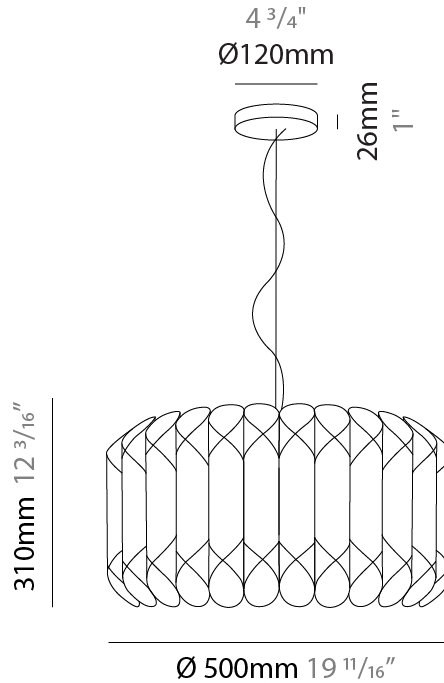

LOUISE SUSPENSION

D61056-

base number   Finish
Options

1. To build a product code in our configurator select the specify button on the base model # product page
2. To build a manual product code on this datasheet choose from the options listed below in blue font and add the suffix to the base model #

GENERAL

Series: Louise
Partner: Linea Zero
Division: Design
Installation: Suspension
Product Type: Pendant
Mounting Location: Ceiling

PHYSICAL

Shape: Drum
Diameter (mm): 500
Diameter (in): 19 ¹¹/₁₆
Height (mm): 310
Height (in): 12 ³/₁₆
Max. Overall Height (mm): 1900
Max. Overall Height (in): 74 ¹³/₁₆
Diffuser: Polilux™ Shade - See Finish Options
Fixture Finish: WHI / SIL / NGD / COP / PKM
Fixture Material: Polilux™/ Metal holder
Primary Material: Non-Static Polilux

ELECTRICAL

Number of Lamps: 1
Lamp Type: LED Retrofit
Bulb Included: Bulb Not Included
Max. Wattage Per Lamp (W): 7
Lamp Base: E26
Input Voltage (V): 120
Upon Request: 277Vac / GU24

LED

OPTICAL

RATINGS AND CERTIFICATIONS

Certified By: Certified for North American Standards
IP rating: IP20

PROJECT	_____
TYPE	_____
SPECIFIER	_____
QUANTITY	_____
DATE	_____