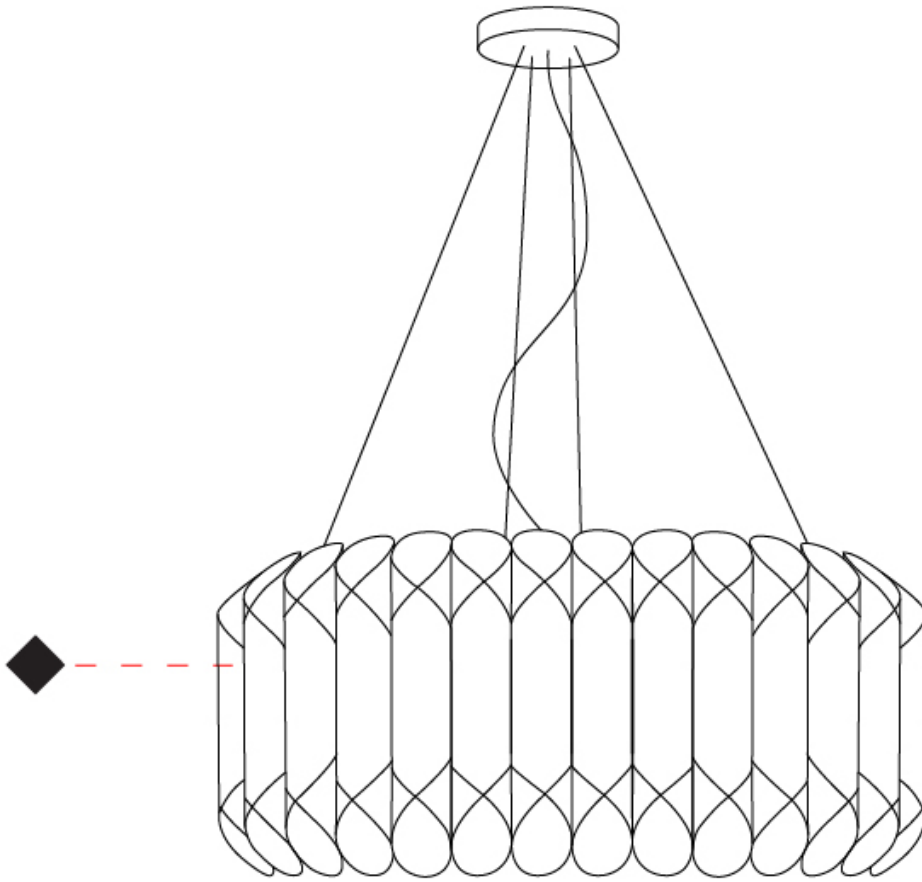

LOUISE SUSPENSION

D61058-

PROJECT _____

TYPE _____

SPECIFIER _____

QUANTITY _____

DATE _____