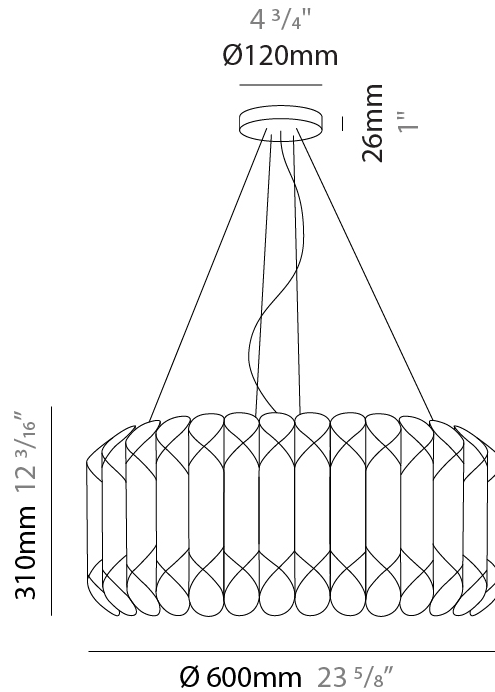

LOUISE SUSPENSION

D61059- : D61059-SIL

base number

1. To build a product code in our configurator select the specify button on the base model # product page
2. To build a manual product code on this datasheet choose from the options listed below in blue font and add the suffix to the base model #

GENERAL

Series: Louise
Partner: Linea Zero
Division: Design
Installation: Suspension
Product Type: Pendant
Mounting Location: Ceiling

PHYSICAL

Shape: Drum
Diameter (mm): 600
Diameter (in): 23 ⁵/₈
Height (mm): 310
Height (in): 12 ³/₁₆
Max. Overall Height (mm): 1900
Max. Overall Height (in): 74 ¹³/₁₆
Weight (kg): 3.2
Weight (lbs): 6.999
Diffuser: Polilux™ Shade - White
Fixture Material: Polilux™/ Metal holder
Primary Material: Non-Static Polilux

ELECTRICAL

Number of Lamps: 5
Lamp Type: LED Retrofit
Bulb Included: Bulb Not Included
Total Output Wattage (W): 35
Max. Wattage Per Lamp (W): 7
Lamp Base: E26
Input Voltage (V): 120
Upon Request: 277Vac / GU24

LED

OPTICAL

RATINGS AND CERTIFICATIONS

Certified By: CSA Certified to UL and CSA Standards
IP rating: IP20

PROJECT	
TYPE	
SPECIFIER	
QUANTITY	
DATE