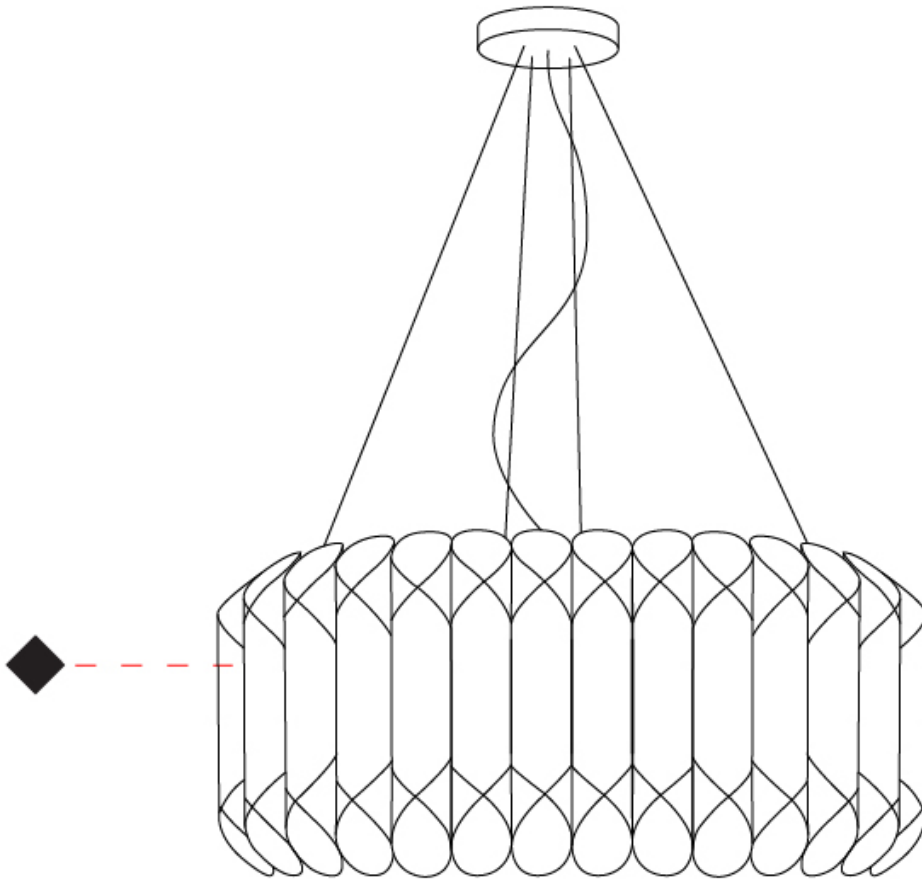

LOUISE SUSPENSION

D61059-

PROJECT _____

TYPE _____

SPECIFIER _____

QUANTITY _____

DATE _____

D