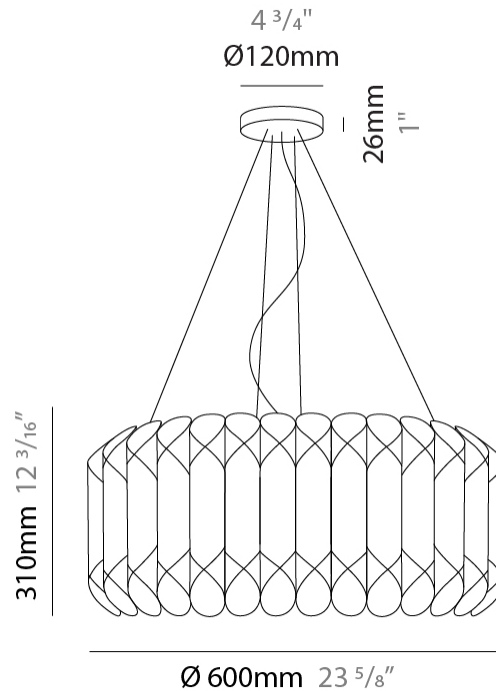

LOUISE SUSPENSION

D61059-

base number   Finish
Options

1. To build a product code in our configurator select the specify button on the base model # product page
2. To build a manual product code on this datasheet choose from the options listed below in blue font and add the suffix to the base model #

GENERAL

Series: Louise
Partner: Linea Zero
Division: Design
Installation: Suspension
Product Type: Pendant
Mounting Location: Ceiling

PHYSICAL

Shape: Drum
Diameter (mm): 600
Diameter (in): 23 ⁵/₈
Height (mm): 310
Height (in): 12 ³/₁₆
Max. Overall Height (mm): 1900
Max. Overall Height (in): 74 ¹³/₁₆
Diffuser: Polilux™ Shade - See Finish Options
[Fixture Finish: WHI / SIL / NGD / COP / PKM](#)
Fixture Material: Polilux™/ Metal holder
Primary Material: Non-Static Polilux

ELECTRICAL

Number of Lamps: 5
Lamp Type: LED Retrofit
Bulb Included: Bulb Not Included
Max. Wattage Per Lamp (W): 7
Lamp Base: E26
Input Voltage (V): 120
Upon Request: 277Vac / GU24

LED

OPTICAL

RATINGS AND CERTIFICATIONS

Certified By: Certified for North American Standards
IP rating: IP20

PROJECT	_____
TYPE	_____
SPECIFIER	_____
QUANTITY	_____
DATE	_____