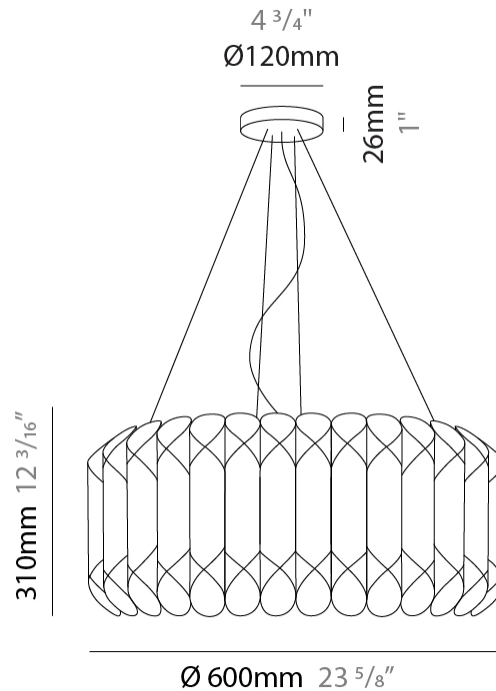

LOUISE SUSPENSION

D61057-

base number   Finish
Options

1. To build a product code in our configurator select the specify button on the base model # product page
2. To build a manual product code on this datasheet choose from the options listed below in blue font and add the suffix to the base model #

GENERAL

Series: Louise
Partner: Linea Zero
Division: Design
Installation: Suspension
Product Type: Pendant
Mounting Location: Ceiling

PHYSICAL

Shape: Drum
Diameter (mm): 600
Diameter (in): 23 ⁵/₈
Height (mm): 310
Height (in): 12 ³/₁₆
Max. Overall Height (mm): 1900
Max. Overall Height (in): 74 ¹³/₁₆
Diffuser: Polilux™ Shade - See Finish Options
Fixture Finish: WHI / SIL / NGD / COP / PKM
Fixture Material: Polilux™/ Metal holder
Primary Material: Non-Static Polilux

ELECTRICAL

Number of Lamps: 1
Lamp Type: LED Retrofit
Bulb Included: Bulb Not Included
Max. Wattage Per Lamp (W): 7
Lamp Base: E26
Input Voltage (V): 120
Upon Request: 277Vac / GU24

LED

OPTICAL

RATINGS AND CERTIFICATIONS

Certified By: Certified for North American Standards
IP rating: IP20

PROJECT	_____
TYPE	_____
SPECIFIER	_____
QUANTITY	_____
DATE	_____