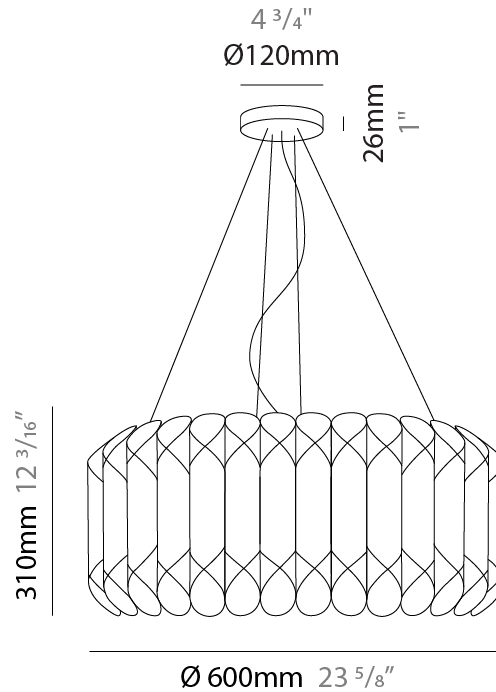

LOUISE SUSPENSION

D61059- : D61059-SIL

base number

1. To build a product code in our configurator select the specify button on the base model # product page
2. To build a manual product code on this datasheet choose from the options listed below in blue font and add the suffix to the base model #

GENERAL

Series: Louise
Partner: Linea Zero
Division: Design
Installation: Suspension
Product Type: Pendant
Mounting Location: Ceiling

PHYSICAL

Shape: Drum
Diameter (mm): 600
Diameter (in): 23 ⁵/₈
Height (mm): 310
Height (in): 12 ³/₁₆
Max. Overall Height (mm): 1900
Max. Overall Height (in): 74 ¹³/₁₆
Weight (kg): 3.2
Weight (lbs): 6.999
Diffuser: Polilux™ Shade - White
Fixture Material: Polilux™/ Metal holder
Primary Material: Non-Static Polilux

ELECTRICAL

Number of Lamps: 5
Lamp Type: LED Retrofit
Bulb Included: Bulb Not Included
Total Output Wattage (W): 35
Max. Wattage Per Lamp (W): 7
Lamp Base: E26
Input Voltage (V): 120
Upon Request: 277Vac / GU24

LED

OPTICAL

RATINGS AND CERTIFICATIONS

Certified By: CSA Certified to UL and CSA Standards
IP rating: IP20

PROJECT
TYPE
SPECIFIER
QUANTITY
DATE