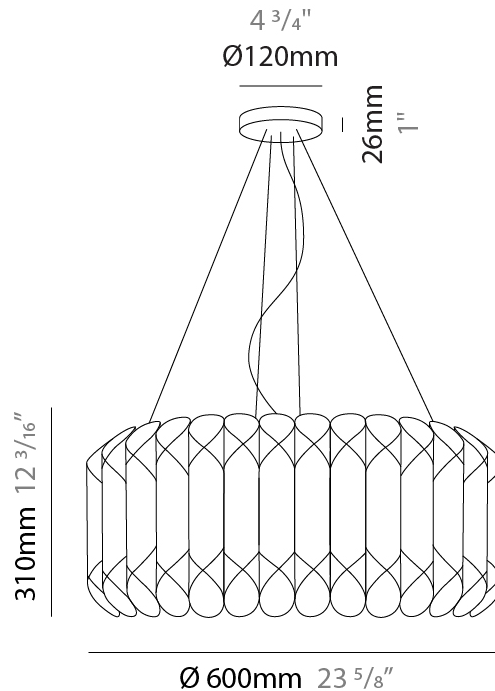

LOUISE SUSPENSION

D61057-

base number   Finish
Options

1. To build a product code in our configurator select the specify button on the base model # product page
2. To build a manual product code on this datasheet choose from the options listed below in blue font and add the suffix to the base model #

GENERAL

Series: Louise _____
Partner: Linea Zero _____
Division: Design _____
Installation: Suspension _____
Product Type: Pendant _____
Mounting Location: Ceiling _____

PHYSICAL

Shape: Drum _____
Diameter (mm): 600 _____
Diameter (in): 23 ⁵/₈ _____
Height (mm): 310 _____
Height (in): 12 ³/₁₆ _____
Max. Overall Height (mm): 1900 _____
Max. Overall Height (in): 74 ¹³/₁₆ _____
Diffuser: Polilux™ Shade - See Finish Options _____
Fixture Finish: WHI / SIL / NGD / COP / PKM _____
Fixture Material: Polilux™/ Metal holder _____
Primary Material: Non-Static Polilux _____

ELECTRICAL

Number of Lamps: 1 _____
Lamp Type: LED Retrofit _____
Bulb Included: Bulb Not Included _____
Max. Wattage Per Lamp (W): 7 _____
Lamp Base: E26 _____
Input Voltage (V): 120 _____
Upon Request: 277Vac / GU24 _____

LED

OPTICAL

RATINGS AND CERTIFICATIONS

Certified By: Certified for North American Standards _____
IP rating: IP20 _____