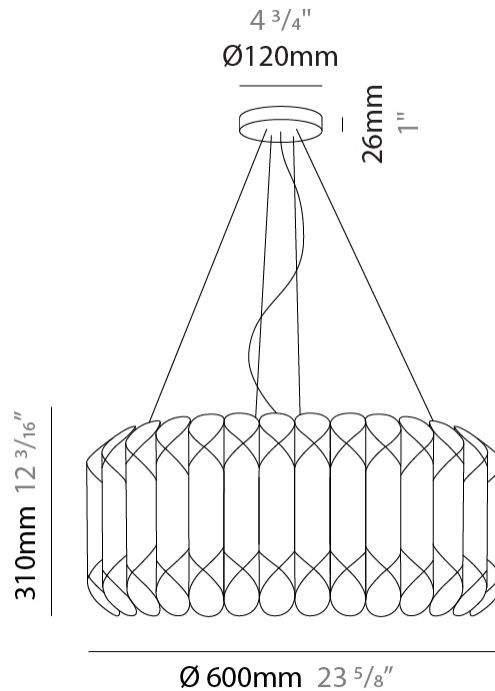

LOUISE SUSPENSION

D61059-

base number   Finish
Options

1. To build a product code in our configurator select the specify button on the base model # product page
2. To build a manual product code on this datasheet choose from the options listed below in blue font and add the suffix to the base model #

GENERAL

Series: Louise
Partner: Linea Zero
Division: Design
Installation: Suspension
Product Type: Pendant
Mounting Location: Ceiling

PHYSICAL

Shape: Drum
Diameter (mm): 600
Diameter (in): 23 ⁵/₈
Height (mm): 310
Height (in): 12 ³/₁₆
Max. Overall Height (mm): 1900
Max. Overall Height (in): 74 ¹³/₁₆
Diffuser: Polilux™ Shade - See Finish Options
[Fixture Finish: WHI / SIL / NGD / COP / PKM](#)
Fixture Material: Polilux™/ Metal holder
Primary Material: Non-Static Polilux

ELECTRICAL

Number of Lamps: 5
Lamp Type: LED Retrofit
Bulb Included: Bulb Not Included
Max. Wattage Per Lamp (W): 7
Lamp Base: E26
Input Voltage (V): 120
Upon Request: 277Vac / GU24

LED

OPTICAL

RATINGS AND CERTIFICATIONS

Certified By: Certified for North American Standards
IP rating: IP20

PROJECT	_____
TYPE	_____
SPECIFIER	_____
QUANTITY	_____
DATE	_____