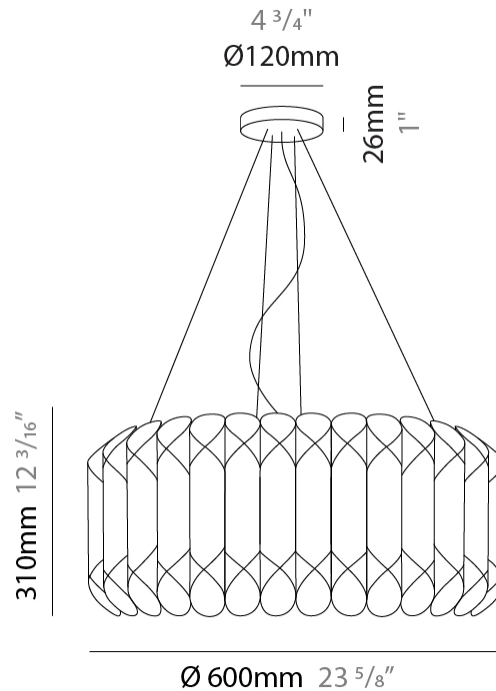

LOUISE SUSPENSION

D61058-

base number   Finish
Options

1. To build a product code in our configurator select the specify button on the base model # product page
2. To build a manual product code on this datasheet choose from the options listed below in blue font and add the suffix to the base model #

GENERAL

Series: Louise
Partner: Linea Zero
Division: Design
Installation: Suspension
Product Type: Pendant
Mounting Location: Ceiling

PHYSICAL

Shape: Drum
Diameter (mm): 600
Diameter (in): 23 ⁵/₈
Height (mm): 310
Height (in): 12 ³/₁₆
Max. Overall Height (mm): 1900
Max. Overall Height (in): 74 ¹³/₁₆
Diffuser: Polilux™ Shade - See Finish Options
[Fixture Finish: WHI / SIL / NGD / COP / PKM](#)
Fixture Material: Polilux™/ Metal holder
Primary Material: Non-Static Polilux

ELECTRICAL

Number of Lamps: 3
Lamp Type: LED Retrofit
Bulb Included: Bulb Not Included
Max. Wattage Per Lamp (W): 7
Lamp Base: E26
Input Voltage (V): 120
Upon Request: 277Vac / GU24

LED

OPTICAL

RATINGS AND CERTIFICATIONS

Certified By: Certified for North American Standards
IP rating: IP20

PROJECT	_____
TYPE	_____
SPECIFIER	_____
QUANTITY	_____
DATE	_____