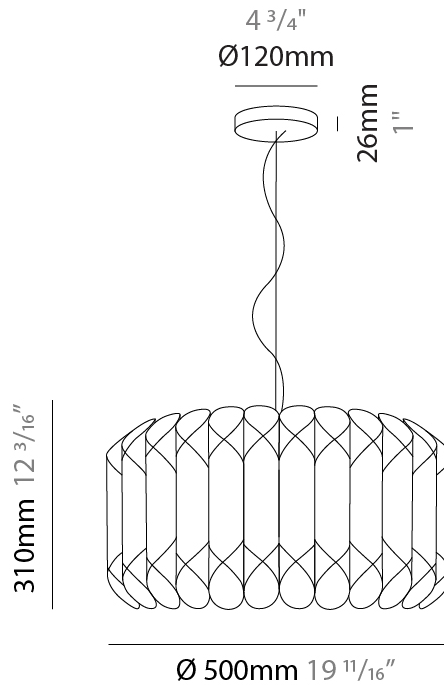

LOUISE SUSPENSION

D61056-

base number   Finish
Options

PROJECT	_____
TYPE	_____
SPECIFIER	_____
QUANTITY	_____
DATE	_____

1. To build a product code in our configurator select the specify button on the base model # product page
2. To build a manual product code on this datasheet choose from the options listed below in blue font and add the suffix to the base model #

GENERAL

Series: Louise _____
Partner: Linea Zero _____
Division: Design _____
Installation: Suspension _____
Product Type: Pendant _____
Mounting Location: Ceiling _____

PHYSICAL

Shape: Drum _____
Diameter (mm): 500 _____
Diameter (in): 19 ¹¹/₁₆ _____
Height (mm): 310 _____
Height (in): 12 ³/₁₆ _____
Max. Overall Height (mm): 1900 _____
Max. Overall Height (in): 74 ¹³/₁₆ _____
Diffuser: Polilux™ Shade - See Finish Options _____
Fixture Finish: WHI / SIL / NGD / COP / PKM _____
Fixture Material: Polilux™/ Metal holder _____
Primary Material: Non-Static Polilux _____

ELECTRICAL

Number of Lamps: 1 _____
Lamp Type: LED Retrofit _____
Bulb Included: Bulb Not Included _____
Max. Wattage Per Lamp (W): 7 _____
Lamp Base: E26 _____
Input Voltage (V): 120 _____
Upon Request: 277Vac / GU24 _____

LED

OPTICAL

RATINGS AND CERTIFICATIONS

Certified By: Certified for North American Standards _____
IP rating: IP20 _____