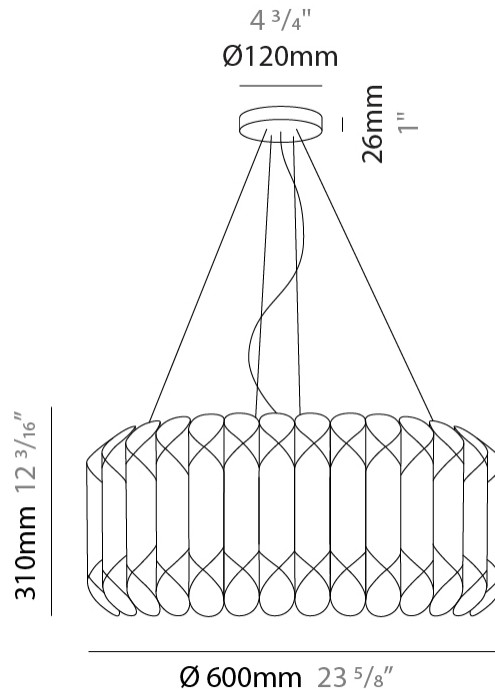

PROJECT	
TYPE	
SPECIFIER	
QUANTITY	
DATE	

LOUISE SUSPENSION

D61057-

base number   Finish
Options

1. To build a product code in our configurator select the specify button on the base model # product page
2. To build a manual product code on this datasheet choose from the options listed below in blue font and add the suffix to the base model #

GENERAL

Series: Louise
Partner: Linea Zero
Division: Design
Installation: Suspension
Product Type: Pendant
Mounting Location: Ceiling

PHYSICAL

Shape: Drum
Diameter (mm): 600
Diameter (in): 23 ⁵/₈
Height (mm): 310
Height (in): 12 ³/₁₆
Max. Overall Height (mm): 1900
Max. Overall Height (in): 74 ¹³/₁₆
Diffuser: Polilux™ Shade - See Finish Options
Fixture Finish: WHI / SIL / NGD / COP / PKM
Fixture Material: Polilux™/ Metal holder
Primary Material: Non-Static Polilux

ELECTRICAL

Number of Lamps: 1
Lamp Type: LED Retrofit
Bulb Included: Bulb Not Included
Max. Wattage Per Lamp (W): 7
Lamp Base: E26
Input Voltage (V): 120
Upon Request: 277Vac / GU24

LED

OPTICAL

RATINGS AND CERTIFICATIONS

Certified By: Certified for North American Standards
IP rating: IP20