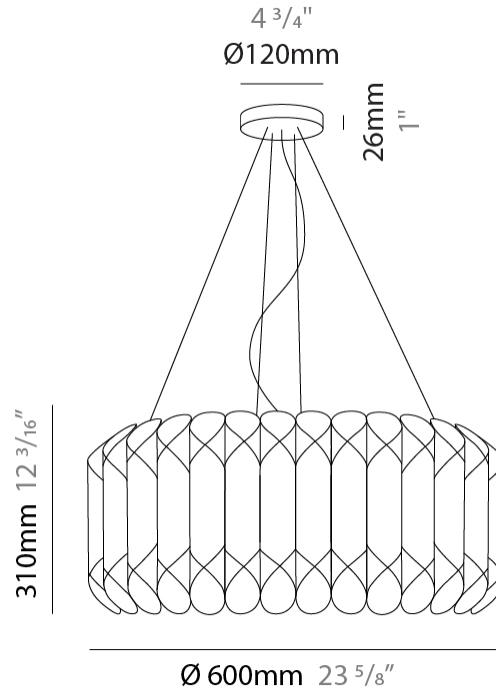

LOUISE SUSPENSION

D61058-

base number   Finish
Options

1. To build a product code in our configurator select the specify button on the base model # product page
2. To build a manual product code on this datasheet choose from the options listed below in blue font and add the suffix to the base model #

GENERAL

Series: Louise
Brand: Linea Zero
Division: Design
Mounting Type: Suspension
Mounting Location: Ceiling
Subcategory: Pendant

PHYSICAL

Shape: Drum
Diameter (mm): 600
Diameter (in): 23 ⁵/₈
Height (mm): 310
Height (in): 12 ³/₁₆
Max. Overall Height (mm): 1900
Max. Overall Height (in): 74 ¹³/₁₆
Light Distribution: Omnidirectional
Diffuser: Polilux™ Shade - See Finish Options
Fixture Finish: WHI / SIL / NGD / COP / PKM
Fixture Material: Polilux™/ Metal holder

ELECTRICAL

Number of Lamps: 3
Lamp Type: LED Retrofit
Bulb Included: Bulb Not Included
Max. Wattage Per Lamp (W): 7
Lamp Base: E26
Input Voltage (V): 120
Upon Request: 277Vac / GU24

LED

OPTICAL

RATINGS AND CERTIFICATIONS

Certified By: Certified for North American Standards
IP rating: IP20

PROJECT	_____
TYPE	_____
SPECIFIER	_____
QUANTITY	_____
DATE	_____