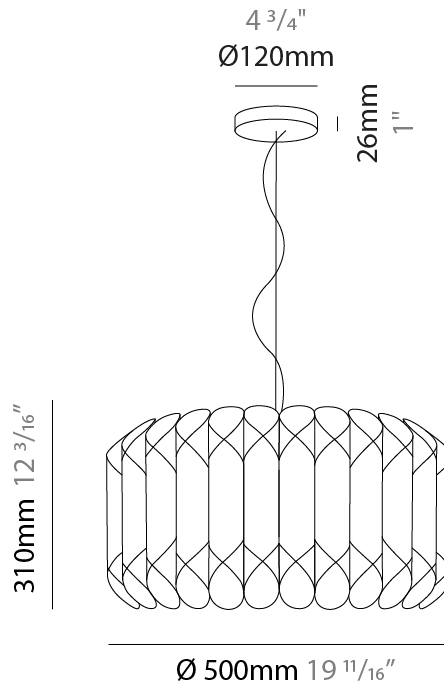

LOUISE SUSPENSION

D61056-

base number   Finish
Options

1. To build a product code in our configurator select the specify button on the base model # product page
2. To build a manual product code on this datasheet choose from the options listed below in blue font and add the suffix to the base model #

GENERAL

Series: Louise _____
Brand: Linea Zero _____
Division: Design _____
Mounting Type: Suspension _____
Mounting Location: Ceiling _____
Subcategory: Pendant _____

PHYSICAL

Shape: Drum _____
Diameter (mm): 500 _____
Diameter (in): 19 ¹¹/₁₆ _____
Height (mm): 310 _____
Height (in): 12 ³/₁₆ _____
Max. Overall Height (mm): 1900 _____
Max. Overall Height (in): 74 ¹³/₁₆ _____
Light Distribution: Omnidirectional _____
Diffuser: Polilux™ Shade - See Finish Options _____
Fixture Finish: WHI / SIL / NGD / COP / PKM _____
Fixture Material: Polilux™/ Metal holder _____

ELECTRICAL

Number of Lamps: 1 _____
Lamp Type: LED Retrofit _____
Bulb Included: Bulb Not Included _____
Max. Wattage Per Lamp (W): 7 _____
Lamp Base: E26 _____
Input Voltage (V): 120 _____
Upon Request: 277Vac / GU24 _____

LED

OPTICAL

RATINGS AND CERTIFICATIONS

Certified By: Certified for North American Standards _____
IP rating: IP20 _____