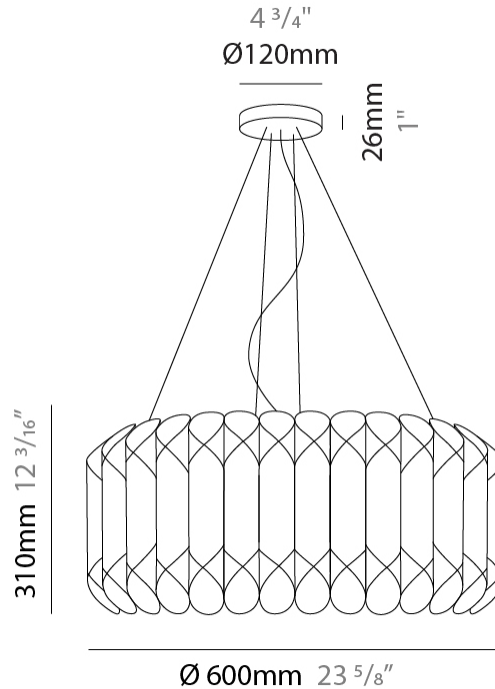

LOUISE SUSPENSION

D61059-

base number   Finish
Options

1. To build a product code in our configurator select the specify button on the base model # product page
2. To build a manual product code on this datasheet choose from the options listed below in blue font and add the suffix to the base model #

GENERAL

Series: Louise
Brand: Linea Zero
Division: Design
Mounting Type: Suspension
Mounting Location: Ceiling
Subcategory: Pendant

PHYSICAL

Shape: Drum
Diameter (mm): 600
Diameter (in): 23 ⁵/₈
Height (mm): 310
Height (in): 12 ³/₁₆
Max. Overall Height (mm): 1900
Max. Overall Height (in): 74 ¹³/₁₆
Light Distribution: Omnidirectional
Diffuser: Polilux™ Shade - See Finish Options
[Fixture Finish: WHI / SIL / NGD / COP / PKM](#)
Fixture Material: Polilux™/ Metal holder

ELECTRICAL

Number of Lamps: 5
Lamp Type: LED Retrofit
Bulb Included: Bulb Not Included
Max. Wattage Per Lamp (W): 7
Lamp Base: E26
Input Voltage (V): 120
Upon Request: 277Vac / GU24

LED

OPTICAL

RATINGS AND CERTIFICATIONS

Certified By: Certified for North American Standards
IP rating: IP20

PROJECT	_____
TYPE	_____
SPECIFIER	_____
QUANTITY	_____
DATE	_____