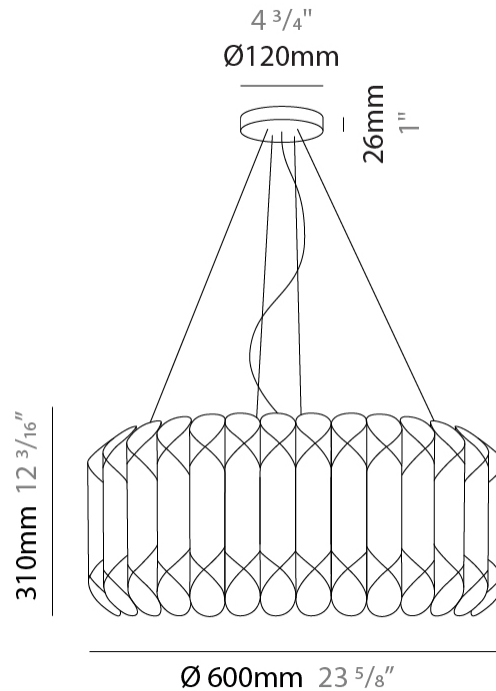

LOUISE SUSPENSION

D61057-

base number   Finish
Options

1. To build a product code in our configurator select the specify button on the base model # product page
2. To build a manual product code on this datasheet choose from the options listed below in blue font and add the suffix to the base model #

GENERAL

Series: Louise
Brand: Linea Zero
Division: Design
Mounting Type: Suspension
Mounting Location: Ceiling
Subcategory: Pendant

PHYSICAL

Shape: Drum
Diameter (mm): 600
Diameter (in): 23 ⁵/₈
Height (mm): 310
Height (in): 12 ³/₁₆
Max. Overall Height (mm): 1900
Max. Overall Height (in): 74 ¹³/₁₆
Light Distribution: Omnidirectional
Diffuser: Polilux™ Shade - See Finish Options
Fixture Finish: WHI / SIL / NGD / COP / PKM
Fixture Material: Polilux™/ Metal holder

ELECTRICAL

Number of Lamps: 1
Lamp Type: LED Retrofit
Bulb Included: Bulb Not Included
Max. Wattage Per Lamp (W): 7
Lamp Base: E26
Input Voltage (V): 120
Upon Request: 277Vac / GU24

LED

OPTICAL

RATINGS AND CERTIFICATIONS

Certified By: Certified for North American Standards
IP rating: IP20

PROJECT	_____
TYPE	_____
SPECIFIER	_____
QUANTITY	_____
DATE	_____