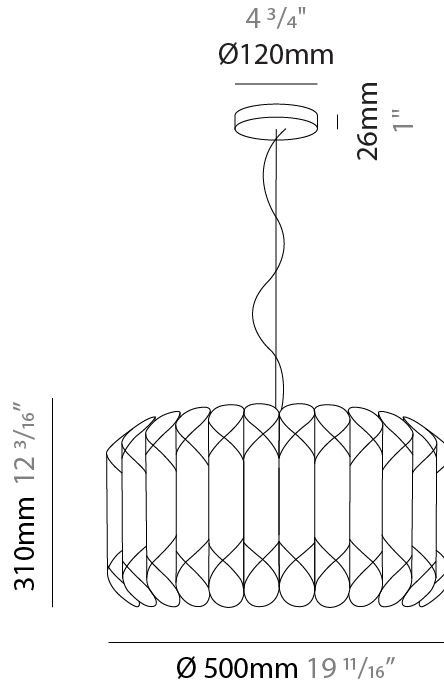

LOUISE SUSPENSION

D61056-

base number   Finish
Options

PROJECT	_____
TYPE	_____
SPECIFIER	_____
QUANTITY	_____
DATE	_____

1. To build a product code in our configurator select the specify button on the base model # product page
2. To build a manual product code on this datasheet choose from the options listed below in blue font and add the suffix to the base model #

GENERAL

Series: Louise _____
Brand: Linea Zero _____
Division: Design _____
Mounting Type: Suspension _____
Mounting Location: Ceiling _____
Subcategory: Pendant _____

PHYSICAL

Shape: Drum _____
Diameter (mm): 500 _____
Diameter (in): 19 ¹¹/₁₆ _____
Height (mm): 310 _____
Height (in): 12 ³/₁₆ _____
Max. Overall Height (mm): 1900 _____
Max. Overall Height (in): 74 ¹³/₁₆ _____
Light Distribution: Omnidirectional _____
Diffuser: Polilux™ Shade - See Finish Options _____
Fixture Finish: WHI / SIL / NGD / COP / PKM _____
Fixture Material: Polilux™/ Metal holder _____

ELECTRICAL

Number of Lamps: 1 _____
Lamp Type: LED Retrofit _____
Bulb Included: Bulb Not Included _____
Max. Wattage Per Lamp (W): 7 _____
Lamp Base: E26 _____
Input Voltage (V): 120 _____
Upon Request: 277Vac / GU24 _____

LED

OPTICAL

RATINGS AND CERTIFICATIONS

Certified By: Certified for North American Standards _____
IP rating: IP20 _____