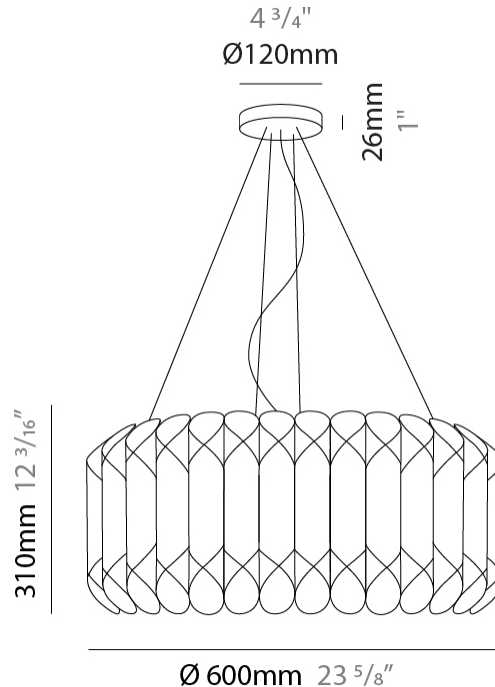

LOUISE SUSPENSION

D61059-

base number   Finish
Options

1. To build a product code in our configurator select the specify button on the base model # product page
2. To build a manual product code on this datasheet choose from the options listed below in blue font and add the suffix to the base model #

GENERAL

Series: Louise
Brand: Linea Zero
Division: Design
Mounting Type: Suspension
Mounting Location: Ceiling
Subcategory: Pendant

PHYSICAL

Shape: Drum
Diameter (mm): 600
Diameter (in): 23 ⁵/₈
Height (mm): 310
Height (in): 12 ³/₁₆
Max. Overall Height (mm): 1900
Max. Overall Height (in): 74 ¹³/₁₆
Light Distribution: Omnidirectional
Diffuser: Polilux™ Shade - See Finish Options
[Fixture Finish: WHI / SIL / NGD / COP / PKM](#)
Fixture Material: Polilux™/ Metal holder

ELECTRICAL

Number of Lamps: 5
Lamp Type: LED Retrofit
Bulb Included: Bulb Not Included
Max. Wattage Per Lamp (W): 7
Lamp Base: E26
Input Voltage (V): 120
Upon Request: 277Vac / GU24

LED

OPTICAL

RATINGS AND CERTIFICATIONS

Certified By: Certified for North American Standards
IP rating: IP20

PROJECT	_____
TYPE	_____
SPECIFIER	_____
QUANTITY	_____
DATE	_____