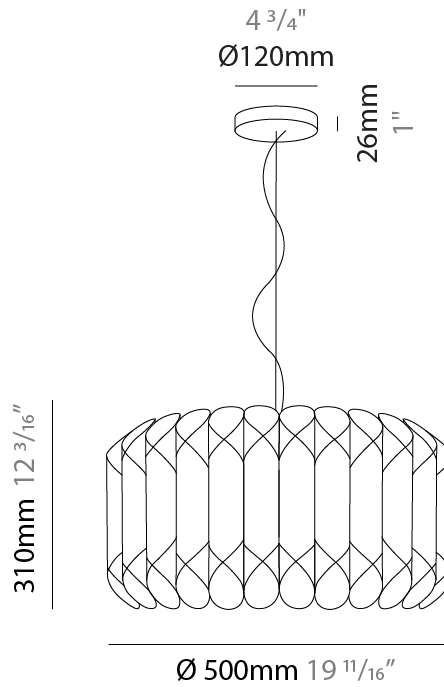

PROJECT	_____
TYPE	_____
SPECIFIER	_____
QUANTITY	_____
DATE	_____

LOUISE SUSPENSION

D61056-

base number   Finish
Options

1. To build a product code in our configurator select the specify button on the base model # product page
2. To build a manual product code on this datasheet choose from the options listed below in blue font and add the suffix to the base model #

GENERAL

Series: Louise _____
Brand: Linea Zero _____
Division: Design _____
Mounting Type: Suspension _____
Mounting Location: Ceiling _____
Subcategory: Pendant _____

PHYSICAL

Shape: Drum _____
Diameter (mm): 500 _____
Diameter (in): 19 ¹¹/₁₆ _____
Height (mm): 310 _____
Height (in): 12 ³/₁₆ _____
Max. Overall Height (mm): 1900 _____
Max. Overall Height (in): 74 ¹³/₁₆ _____
Light Distribution: Omnidirectional _____
Diffuser: Polilux™ Shade - See Finish Options _____
Fixture Finish: WHI / SIL / NGD / COP / PKM _____
Fixture Material: Polilux™/ Metal holder _____

ELECTRICAL

Number of Lamps: 1 _____
Lamp Type: LED Retrofit _____
Bulb Included: Bulb Not Included _____
Max. Wattage Per Lamp (W): 7 _____
Lamp Base: E26 _____
Input Voltage (V): 120 _____
Upon Request: 277Vac / GU24 _____

LED

OPTICAL

RATINGS AND CERTIFICATIONS

Certified By: Certified for North American Standards _____
IP rating: IP20 _____