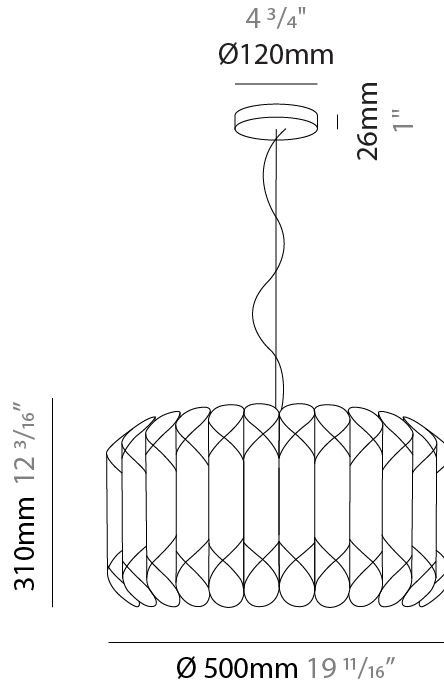

PROJECT	
TYPE	
SPECIFIER	
QUANTITY	
DATE	

LOUISE SUSPENSION

D61056-

base number   Finish
Options

1. To build a product code in our configurator select the specify button on the base model # product page
2. To build a manual product code on this datasheet choose from the options listed below in blue font and add the suffix to the base model #

GENERAL

Series: Louise
Brand: Linea Zero
Division: Design
Mounting Type: Suspension
Mounting Location: Ceiling
Subcategory: Pendant

PHYSICAL

Shape: Drum
Diameter (mm): 500
Diameter (in): 19 ¹¹/₁₆
Height (mm): 310
Height (in): 12 ³/₁₆
Max. Overall Height (mm): 1900
Max. Overall Height (in): 74 ¹³/₁₆
Light Distribution: Omnidirectional
Diffuser: Polilux™ Shade - See Finish Options
Fixture Finish: WHI / SIL / NGD / COP / PKM
Fixture Material: Polilux™/ Metal holder

ELECTRICAL

Number of Lamps: 1
Lamp Type: LED Retrofit
Bulb Included: Bulb Not Included
Max. Wattage Per Lamp (W): 7
Lamp Base: E26
Input Voltage (V): 120
Upon Request: 277Vac / GU24

LED

OPTICAL

RATINGS AND CERTIFICATIONS

Certified By: Certified for North American Standards
IP rating: IP20