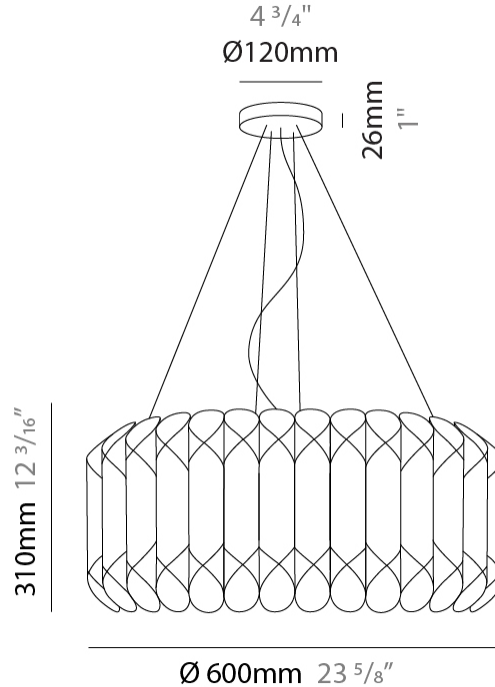

LOUISE SUSPENSION

D61059-

base number   Finish
Options

1. To build a product code in our configurator select the specify button on the base model # product page
2. To build a manual product code on this datasheet choose from the options listed below in blue font and add the suffix to the base model #

GENERAL

Series: Louise
Brand: Linea Zero
Division: Design
Mounting Type: Suspension
Mounting Location: Ceiling
Subcategory: Pendant

PHYSICAL

Shape: Drum
Diameter (mm): 600
Diameter (in): 23 ⁵/₈
Height (mm): 310
Height (in): 12 ³/₁₆
Max. Overall Height (mm): 1900
Max. Overall Height (in): 74 ¹³/₁₆
Light Distribution: Omnidirectional
Diffuser: Polilux™ Shade - See Finish Options
Fixture Finish: WHI / SIL / NGD / COP / PKM
Fixture Material: Polilux™/ Metal holder

ELECTRICAL

Number of Lamps: 5
Lamp Type: LED Retrofit
Bulb Included: Bulb Not Included
Max. Wattage Per Lamp (W): 7
Lamp Base: E26
Input Voltage (V): 120
Upon Request: 277Vac / GU24

LED

OPTICAL

RATINGS AND CERTIFICATIONS

Certified By: Certified for North American Standards
IP rating: IP20

PROJECT	_____
TYPE	_____
SPECIFIER	_____
QUANTITY	_____
DATE	_____