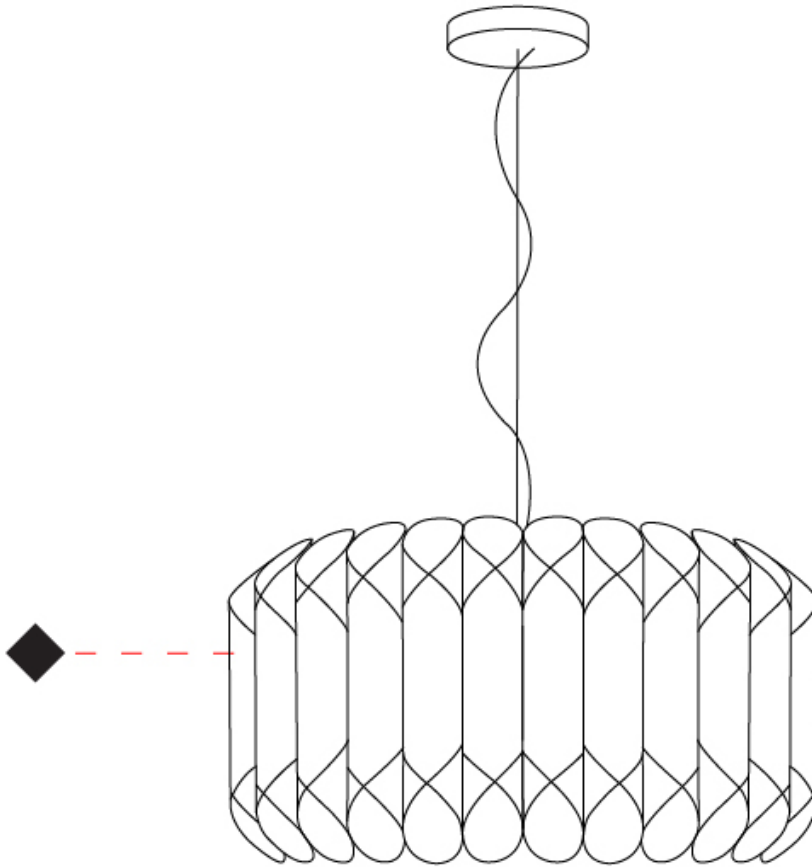

LOUISE SUSPENSION

D61056-

PROJECT

TYPE

SPECIFIER

QUANTITY

DATE

D