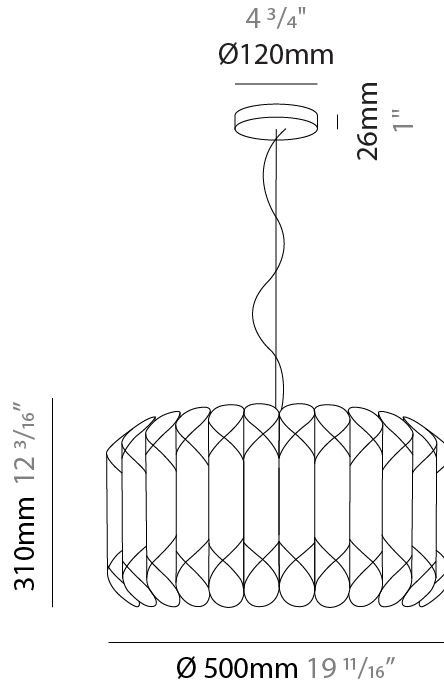

PROJECT	_____
TYPE	_____
SPECIFIER	_____
QUANTITY	_____
DATE	_____

LOUISE SUSPENSION

D61056-

base number   Finish
Options

1. To build a product code in our configurator select the specify button on the base model # product page
2. To build a manual product code on this datasheet choose from the options listed below in blue font and add the suffix to the base model #

GENERAL

Series: Louise _____
Brand: Linea Zero _____
Division: Design _____
Mounting Type: Suspension _____
Mounting Location: Ceiling _____
Subcategory: Pendant _____

PHYSICAL

Shape: Drum _____
Diameter (mm): 500 _____
Diameter (in): 19 11/16 _____
Height (mm): 310 _____
Height (in): 12 3/16 _____
Max. Overall Height (mm): 1900 _____
Max. Overall Height (in): 74 13/16 _____
Light Distribution: Omnidirectional _____
Diffuser: Polilux™ Shade - See Finish Options _____
Fixture Finish: WHI / SIL / NGD / COP / PKM _____
Fixture Material: Polilux™/ Metal holder _____

ELECTRICAL

Number of Lamps: 1 _____
Lamp Type: LED Retrofit _____
Bulb Included: Bulb Not Included _____
Max. Wattage Per Lamp (W): 7 _____
Lamp Base: E26 _____
Input Voltage (V): 120 _____
Upon Request: 277Vac / GU24 _____

LED

OPTICAL

RATINGS AND CERTIFICATIONS

Certified By: Certified for North American Standards _____
IP rating: IP20 _____