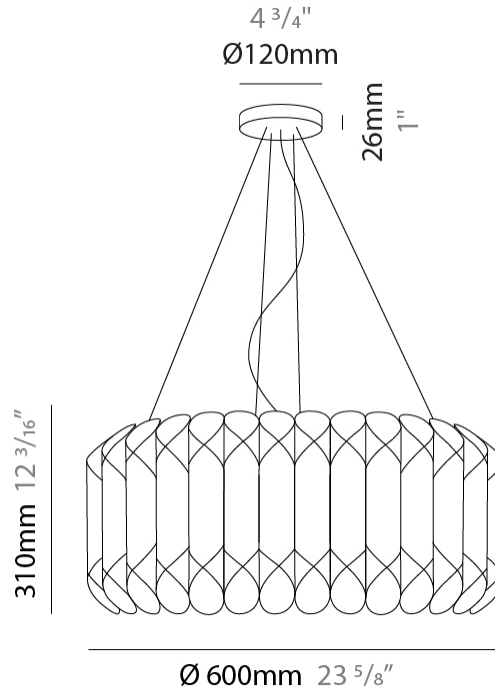

LOUISE SUSPENSION

D61057-

base number   Finish
Options

1. To build a product code in our configurator select the specify button on the base model # product page
2. To build a manual product code on this datasheet choose from the options listed below in blue font and add the suffix to the base model #

GENERAL

Series: Louise
Brand: Linea Zero
Division: Design
Mounting Type: Suspension
Mounting Location: Ceiling
Subcategory: Pendant

PHYSICAL

Shape: Drum
Diameter (mm): 600
Diameter (in): 23 ⁵/₈
Height (mm): 310
Height (in): 12 ³/₁₆
Max. Overall Height (mm): 1900
Max. Overall Height (in): 74 ¹³/₁₆
Light Distribution: Omnidirectional
Diffuser: Polilux™ Shade - See Finish Options
[Fixture Finish: WHI / SIL / NGD / COP / PKM](#)
Fixture Material: Polilux™/ Metal holder

ELECTRICAL

Number of Lamps: 1
Lamp Type: LED Retrofit
Bulb Included: Bulb Not Included
Max. Wattage Per Lamp (W): 7
Lamp Base: E26
Input Voltage (V): 120
Upon Request: 277Vac / GU24

LED

OPTICAL

RATINGS AND CERTIFICATIONS

Certified By: Certified for North American Standards
IP rating: IP20

PROJECT	_____
TYPE	_____
SPECIFIER	_____
QUANTITY	_____
DATE	_____