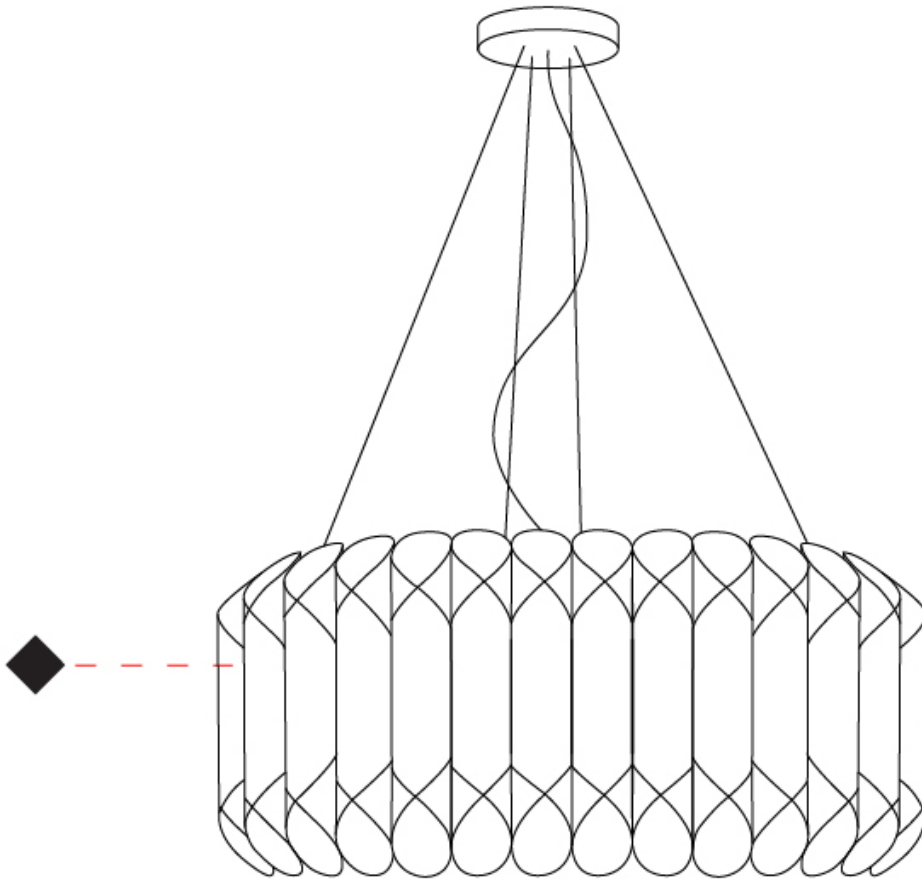

LOUISE SUSPENSION

D61058-

PROJECT _____

TYPE _____

SPECIFIER _____

QUANTITY _____

DATE _____

D