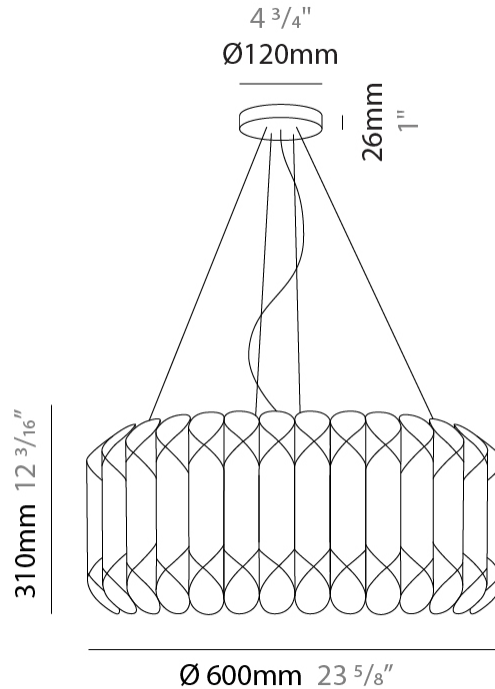

LOUISE SUSPENSION

D61058-

base number   Finish
Options

1. To build a product code in our configurator select the specify button on the base model # product page
2. To build a manual product code on this datasheet choose from the options listed below in blue font and add the suffix to the base model #

GENERAL

Series: Louise
Brand: Linea Zero
Division: Design
Mounting Type: Suspension
Mounting Location: Ceiling
Subcategory: Pendant

PHYSICAL

Shape: Drum
Diameter (mm): 600
Diameter (in): 23 ⁵/₈
Height (mm): 310
Height (in): 12 ³/₁₆
Max. Overall Height (mm): 1900
Max. Overall Height (in): 74 ¹³/₁₆
Light Distribution: Omnidirectional
Diffuser: Polilux™ Shade - See Finish Options
[Fixture Finish: WHI / SIL / NGD / COP / PKM](#)
Fixture Material: Polilux™/ Metal holder

ELECTRICAL

Number of Lamps: 3
Lamp Type: LED Retrofit
Bulb Included: Bulb Not Included
Max. Wattage Per Lamp (W): 7
Lamp Base: E26
Input Voltage (V): 120
Upon Request: 277Vac / GU24

LED

OPTICAL

RATINGS AND CERTIFICATIONS

Certified By: Certified for North American Standards
IP rating: IP20

PROJECT	_____
TYPE	_____
SPECIFIER	_____
QUANTITY	_____
DATE	_____