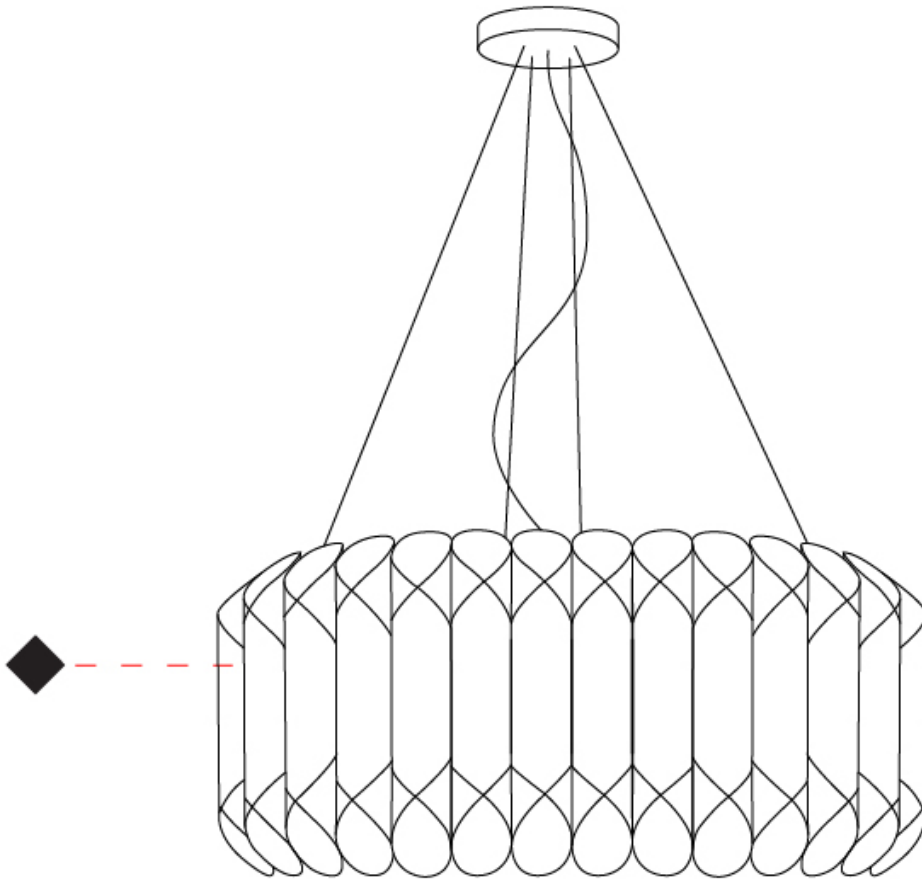

LOUISE SUSPENSION

D61057-

PROJECT _____

TYPE _____

SPECIFIER _____

QUANTITY _____

DATE _____