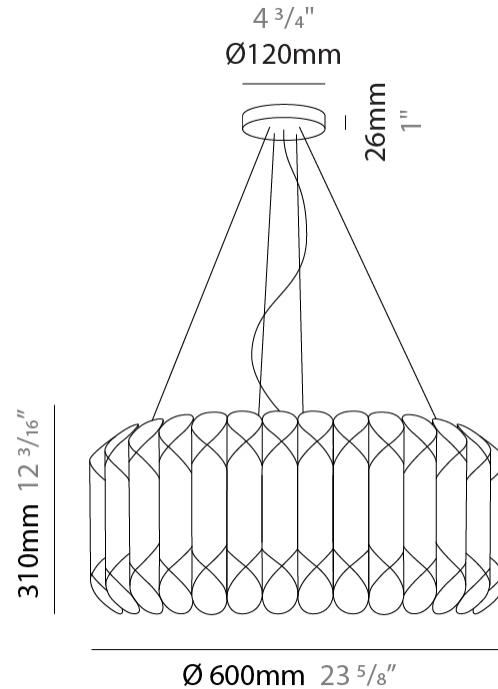

LOUISE SUSPENSION

D61057-

base number   Finish
Options

1. To build a product code in our configurator select the specify button on the base model # product page
2. To build a manual product code on this datasheet choose from the options listed below in blue font and add the suffix to the base model #

GENERAL

Series: Louise
Brand: Linea Zero
Division: Design
Mounting Type: Suspension
Mounting Location: Ceiling
Subcategory: Pendant

PHYSICAL

Shape: Drum
Diameter (mm): 600
Diameter (in): 23 ⁵/₈
Height (mm): 310
Height (in): 12 ³/₁₆
Max. Overall Height (mm): 1900
Max. Overall Height (in): 74 ¹³/₁₆
Light Distribution: Omnidirectional
Diffuser: Polilux™ Shade - See Finish Options
Fixture Finish: WHI / SIL / NGD / COP / PKM
Fixture Material: Polilux™/ Metal holder

ELECTRICAL

Number of Lamps: 1
Lamp Type: LED Retrofit
Bulb Included: Bulb Not Included
Max. Wattage Per Lamp (W): 7
Lamp Base: E26
Input Voltage (V): 120
Upon Request: 277Vac / GU24

LED

OPTICAL

RATINGS AND CERTIFICATIONS

Certified By: Certified for North American Standards
IP rating: IP20

PROJECT	_____
TYPE	_____
SPECIFIER	_____
QUANTITY	_____
DATE	_____