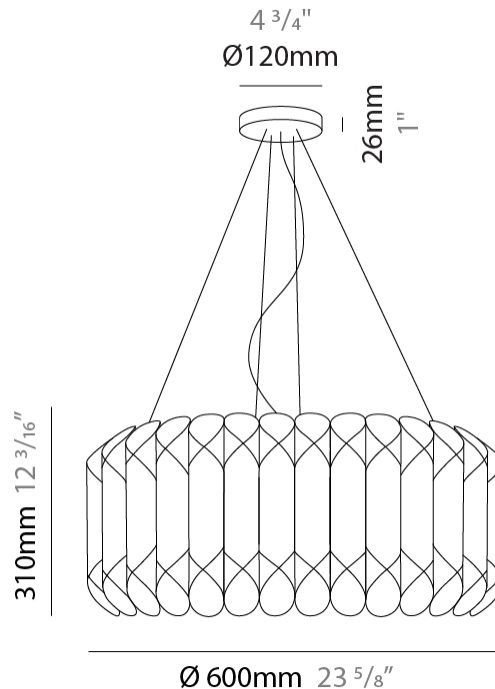

LOUISE SUSPENSION

D61058-

base number   Finish
Options

1. To build a product code in our configurator select the specify button on the base model # product page
2. To build a manual product code on this datasheet choose from the options listed below in blue font and add the suffix to the base model #

GENERAL

Series: Louise
Brand: Linea Zero
Division: Design
Mounting Type: Suspension
Mounting Location: Ceiling
Subcategory: Pendant

PHYSICAL

Shape: Drum
Diameter (mm): 600
Diameter (in): 23 ⁵/₈
Height (mm): 310
Height (in): 12 ³/₁₆
Max. Overall Height (mm): 1900
Max. Overall Height (in): 74 ¹³/₁₆
Light Distribution: Omnidirectional
Diffuser: Polilux™ Shade - See Finish Options
[Fixture Finish: WHI / SIL / NGD / COP / PKM](#)
Fixture Material: Polilux™/ Metal holder

ELECTRICAL

Number of Lamps: 3
Lamp Type: LED Retrofit
Bulb Included: Bulb Not Included
Max. Wattage Per Lamp (W): 7
Lamp Base: E26
Input Voltage (V): 120
Upon Request: 277Vac / GU24

LED

OPTICAL

RATINGS AND CERTIFICATIONS

Certified By: Certified for North American Standards
IP rating: IP20

PROJECT
TYPE
SPECIFIER
QUANTITY
DATE