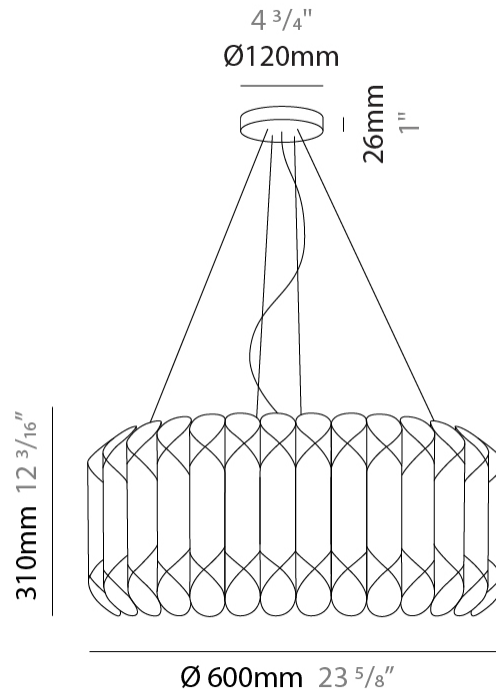

LOUISE SUSPENSION

D61059-

base number   Finish
Options

1. To build a product code in our configurator select the specify button on the base model # product page
2. To build a manual product code on this datasheet choose from the options listed below in blue font and add the suffix to the base model #

GENERAL

Series: Louise
Partner: Linea Zero
Division: Design
Installation: Suspension
Product Type: Pendant
Mounting Location: Ceiling

PHYSICAL

Shape: Drum
Diameter (mm): 600
Diameter (in): 23 ⁵/₈
Height (mm): 310
Height (in): 12 ³/₁₆
Max. Overall Height (mm): 1900
Max. Overall Height (in): 74 ¹³/₁₆
Diffuser: Polilux™ Shade - See Finish Options
[Fixture Finish: WHI / SIL / NGD / COP / PKM](#)
Fixture Material: Polilux™/ Metal holder
Primary Material: Non-Static Polilux

ELECTRICAL

Number of Lamps: 5
Lamp Type: LED Retrofit
Bulb Included: Bulb Not Included
Max. Wattage Per Lamp (W): 7
Lamp Base: E26
Input Voltage (V): 120
Upon Request: 277Vac / GU24

LED

OPTICAL

RATINGS AND CERTIFICATIONS

Certified By: Certified for North American Standards
IP rating: IP20

PROJECT	_____
TYPE	_____
SPECIFIER	_____
QUANTITY	_____
DATE	_____