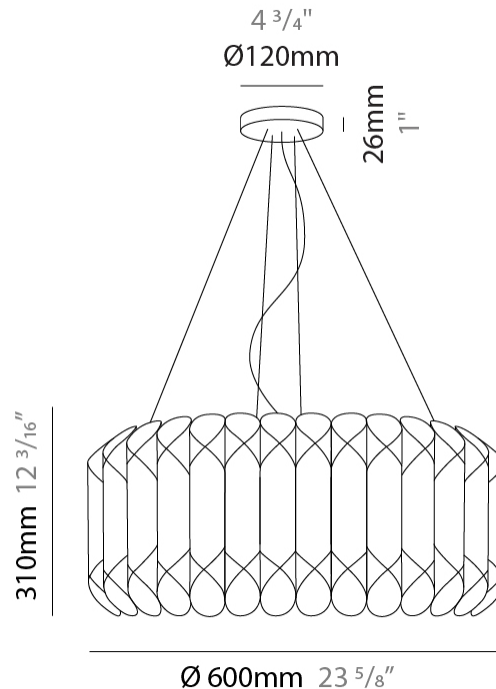

PROJECT
TYPE
SPECIFIER
QUANTITY
DATE

LOUISE SUSPENSION

D61058-

base number   Finish
Options

1. To build a product code in our configurator select the specify button on the base model # product page
2. To build a manual product code on this datasheet choose from the options listed below in blue font and add the suffix to the base model #

GENERAL

Series: Louise
Partner: Linea Zero
Division: Design
Installation: Suspension
Product Type: Pendant
Mounting Location: Ceiling

PHYSICAL

Shape: Drum
Diameter (mm): 600
Diameter (in): 23 ⁵/₈
Height (mm): 310
Height (in): 12 ³/₁₆
Max. Overall Height (mm): 1900
Max. Overall Height (in): 74 ¹³/₁₆
Diffuser: Polilux™ Shade - See Finish Options
Fixture Finish: WHI / SIL / NGD / COP / PKM
Fixture Material: Polilux™/ Metal holder
Primary Material: Non-Static Polilux

ELECTRICAL

Number of Lamps: 3
Lamp Type: LED Retrofit
Bulb Included: Bulb Not Included
Max. Wattage Per Lamp (W): 7
Lamp Base: E26
Input Voltage (V): 120
Upon Request: 277Vac / GU24

LED

OPTICAL

RATINGS AND CERTIFICATIONS

Certified By: Certified for North American Standards
IP rating: IP20