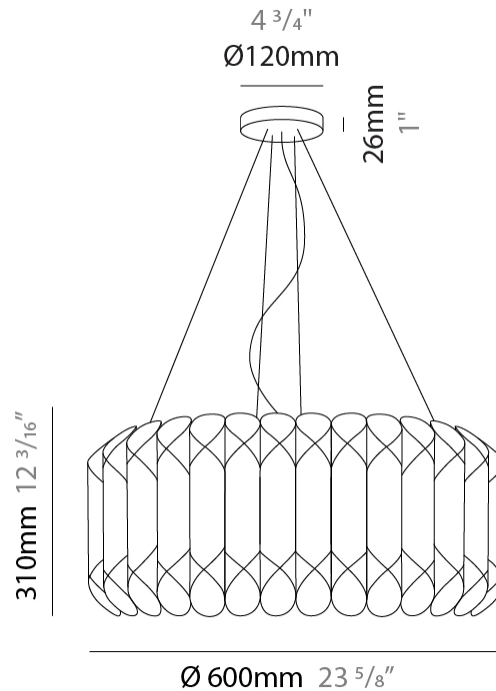

PROJECT	_____
TYPE	_____
SPECIFIER	_____
QUANTITY	_____
DATE	_____

LOUISE SUSPENSION

D61057-

base number   Finish
Options

1. To build a product code in our configurator select the specify button on the base model # product page
2. To build a manual product code on this datasheet choose from the options listed below in blue font and add the suffix to the base model #

GENERAL

Series: Louise
Partner: Linea Zero
Division: Design
Installation: Suspension
Product Type: Pendant
Mounting Location: Ceiling

PHYSICAL

Shape: Drum
Diameter (mm): 600
Diameter (in): 23 ⁵/₈
Height (mm): 310
Height (in): 12 ³/₁₆
Max. Overall Height (mm): 1900
Max. Overall Height (in): 74 ¹³/₁₆
Diffuser: Polilux™ Shade - See Finish Options
Fixture Finish: WHI / SIL / NGD / COP / PKM
Fixture Material: Polilux™/ Metal holder
Primary Material: Non-Static Polilux

ELECTRICAL

Number of Lamps: 1
Lamp Type: LED Retrofit
Bulb Included: Bulb Not Included
Max. Wattage Per Lamp (W): 7
Lamp Base: E26
Input Voltage (V): 120
Upon Request: 277Vac / GU24

LED

OPTICAL

RATINGS AND CERTIFICATIONS

Certified By: Certified for North American Standards
IP rating: IP20