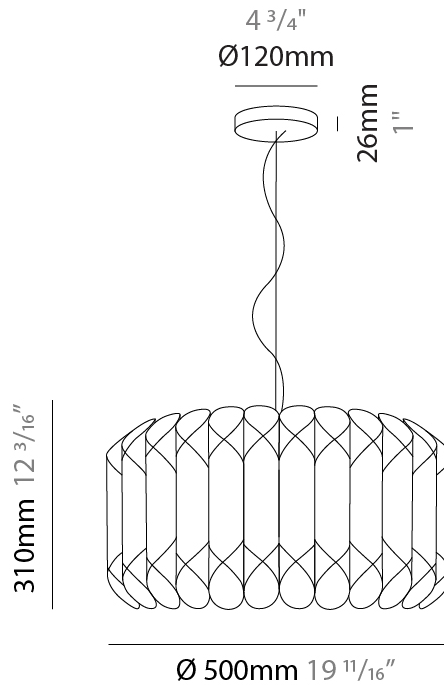

LOUISE SUSPENSION

D61056-

base number   Finish
Options

PROJECT _____
TYPE _____
SPECIFIER _____
QUANTITY _____
DATE _____

1. To build a product code in our configurator select the specify button on the base model # product page
2. To build a manual product code on this datasheet choose from the options listed below in blue font and add the suffix to the base model #

GENERAL

Series: Louise _____
Partner: Linea Zero _____
Division: Design _____
Installation: Suspension _____
Product Type: Pendant _____
Mounting Location: Ceiling _____

PHYSICAL

Shape: Drum _____
Diameter (mm): 500 _____
Diameter (in): 19 ¹¹/₁₆ _____
Height (mm): 310 _____
Height (in): 12 ³/₁₆ _____
Max. Overall Height (mm): 1900 _____
Max. Overall Height (in): 74 ¹³/₁₆ _____
Diffuser: Polilux™ Shade - See Finish Options _____
Fixture Finish: WHI / SIL / NGD / COP / PKM _____
Fixture Material: Polilux™/ Metal holder _____
Primary Material: Non-Static Polilux _____

ELECTRICAL

Number of Lamps: 1 _____
Lamp Type: LED Retrofit _____
Bulb Included: Bulb Not Included _____
Max. Wattage Per Lamp (W): 7 _____
Lamp Base: E26 _____
Input Voltage (V): 120 _____
Upon Request: 277Vac / GU24 _____

LED

OPTICAL

RATINGS AND CERTIFICATIONS

Certified By: Certified for North American Standards _____
IP rating: IP20 _____