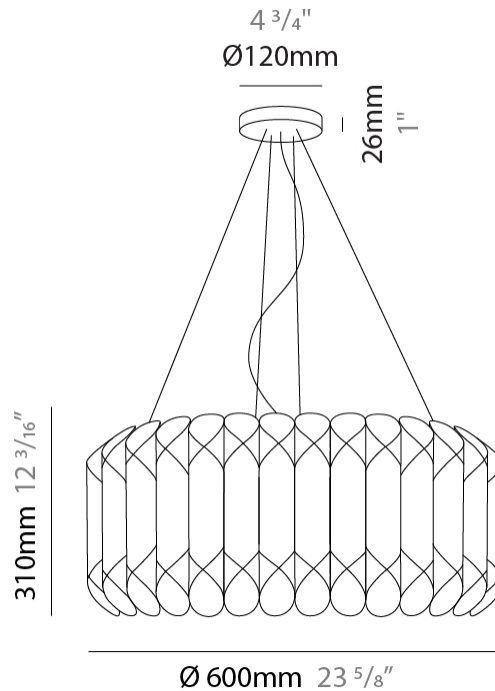

LOUISE SUSPENSION

D61059-

base number   Finish
Options

1. To build a product code in our configurator select the specify button on the base model # product page
2. To build a manual product code on this datasheet choose from the options listed below in blue font and add the suffix to the base model #

GENERAL

Series: Louise
Brand: Linea Zero
Division: Design
Mounting Type: Suspension
Mounting Location: Ceiling
Subcategory: Pendant

PHYSICAL

Shape: Drum
Diameter (mm): 600
Diameter (in): 23 ⁵/₈
Height (mm): 310
Height (in): 12 ³/₁₆
Max. Overall Height (mm): 1900
Max. Overall Height (in): 74 ¹³/₁₆
Light Distribution: Omnidirectional
Diffuser: Polilux™ Shade - See Finish Options
[Fixture Finish: WHI / SIL / NGD / COP / PKM](#)
Fixture Material: Polilux™/ Metal holder

ELECTRICAL

Number of Lamps: 5
Lamp Type: LED Retrofit
Bulb Included: Bulb Not Included
Max. Wattage Per Lamp (W): 7
Lamp Base: E26
Input Voltage (V): 120
Upon Request: 277Vac / GU24

LED

OPTICAL

RATINGS AND CERTIFICATIONS

Certified By: Certified for North American Standards
IP rating: IP20

PROJECT
TYPE
SPECIFIER
QUANTITY
DATE