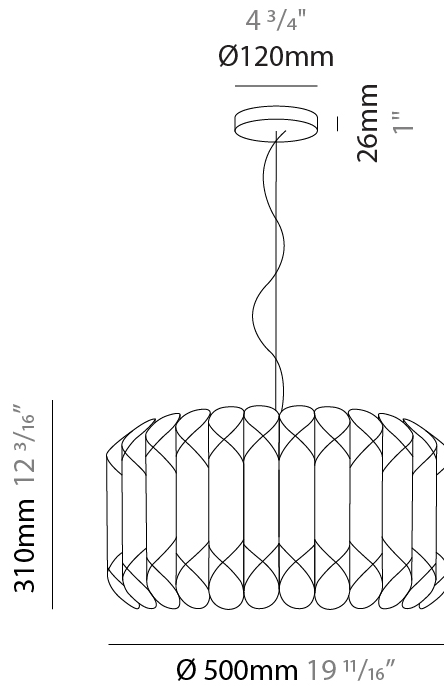

PROJECT	_____
TYPE	_____
SPECIFIER	_____
QUANTITY	_____
DATE	_____

LOUISE SUSPENSION

D61056-

base number   Finish
Options

1. To build a product code in our configurator select the specify button on the base model # product page
2. To build a manual product code on this datasheet choose from the options listed below in blue font and add the suffix to the base model #

GENERAL

Series: Louise _____
Brand: Linea Zero _____
Division: Design _____
Mounting Type: Suspension _____
Mounting Location: Ceiling _____
Subcategory: Pendant _____

PHYSICAL

Shape: Drum _____
Diameter (mm): 500 _____
Diameter (in): 19 11/16 _____
Height (mm): 310 _____
Height (in): 12 3/16 _____
Max. Overall Height (mm): 1900 _____
Max. Overall Height (in): 74 13/16 _____
Light Distribution: Omnidirectional _____
Diffuser: Polilux™ Shade - See Finish Options _____
Fixture Finish: WHI / SIL / NGD / COP / PKM _____
Fixture Material: Polilux™/ Metal holder _____

ELECTRICAL

Number of Lamps: 1 _____
Lamp Type: LED Retrofit _____
Bulb Included: Bulb Not Included _____
Max. Wattage Per Lamp (W): 7 _____
Lamp Base: E26 _____
Input Voltage (V): 120 _____
Upon Request: 277Vac / GU24 _____

LED

OPTICAL

RATINGS AND CERTIFICATIONS

Certified By: Certified for North American Standards _____
IP rating: IP20 _____