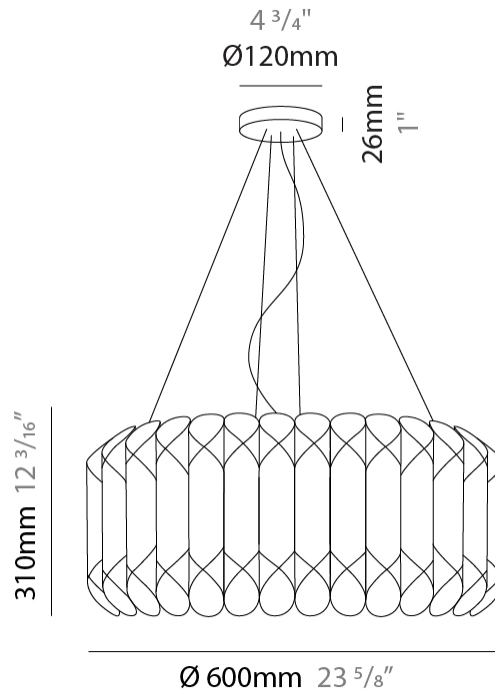

LOUISE SUSPENSION

D61058-

base number   Finish
Options

1. To build a product code in our configurator select the specify button on the base model # product page
2. To build a manual product code on this datasheet choose from the options listed below in blue font and add the suffix to the base model #

GENERAL

Series: Louise
Brand: Linea Zero
Division: Design
Mounting Type: Suspension
Mounting Location: Ceiling
Subcategory: Pendant

PHYSICAL

Shape: Drum
Diameter (mm): 600
Diameter (in): 23 ⁵/₈
Height (mm): 310
Height (in): 12 ³/₁₆
Max. Overall Height (mm): 1900
Max. Overall Height (in): 74 ¹³/₁₆
Light Distribution: Omnidirectional
Diffuser: Polilux™ Shade - See Finish Options
[Fixture Finish: WHI / SIL / NGD / COP / PKM](#)
Fixture Material: Polilux™/ Metal holder

ELECTRICAL

Number of Lamps: 3
Lamp Type: LED Retrofit
Bulb Included: Bulb Not Included
Max. Wattage Per Lamp (W): 7
Lamp Base: E26
Input Voltage (V): 120
Upon Request: 277Vac / GU24

LED

OPTICAL

RATINGS AND CERTIFICATIONS

Certified By: Certified for North American Standards
IP rating: IP20

PROJECT	_____
TYPE	_____
SPECIFIER	_____
QUANTITY	_____
DATE	_____