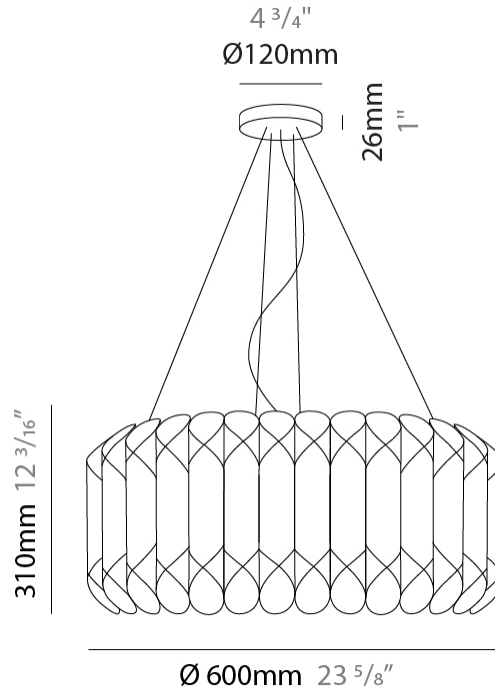

LOUISE SUSPENSION

D61057-

base number   Finish
Options

1. To build a product code in our configurator select the specify button on the base model # product page
2. To build a manual product code on this datasheet choose from the options listed below in blue font and add the suffix to the base model #

GENERAL

Series: Louise
Brand: Linea Zero
Division: Design
Mounting Type: Suspension
Mounting Location: Ceiling
Subcategory: Pendant

PHYSICAL

Shape: Drum
Diameter (mm): 600
Diameter (in): 23 ⁵/₈
Height (mm): 310
Height (in): 12 ³/₁₆
Max. Overall Height (mm): 1900
Max. Overall Height (in): 74 ¹³/₁₆
Light Distribution: Omnidirectional
Diffuser: Polilux™ Shade - See Finish Options
Fixture Finish: WHI / SIL / NGD / COP / PKM
Fixture Material: Polilux™/ Metal holder

ELECTRICAL

Number of Lamps: 1
Lamp Type: LED Retrofit
Bulb Included: Bulb Not Included
Max. Wattage Per Lamp (W): 7
Lamp Base: E26
Input Voltage (V): 120
Upon Request: 277Vac / GU24

LED

OPTICAL

RATINGS AND CERTIFICATIONS

Certified By: Certified for North American Standards
IP rating: IP20

PROJECT	_____
TYPE	_____
SPECIFIER	_____
QUANTITY	_____
DATE	_____