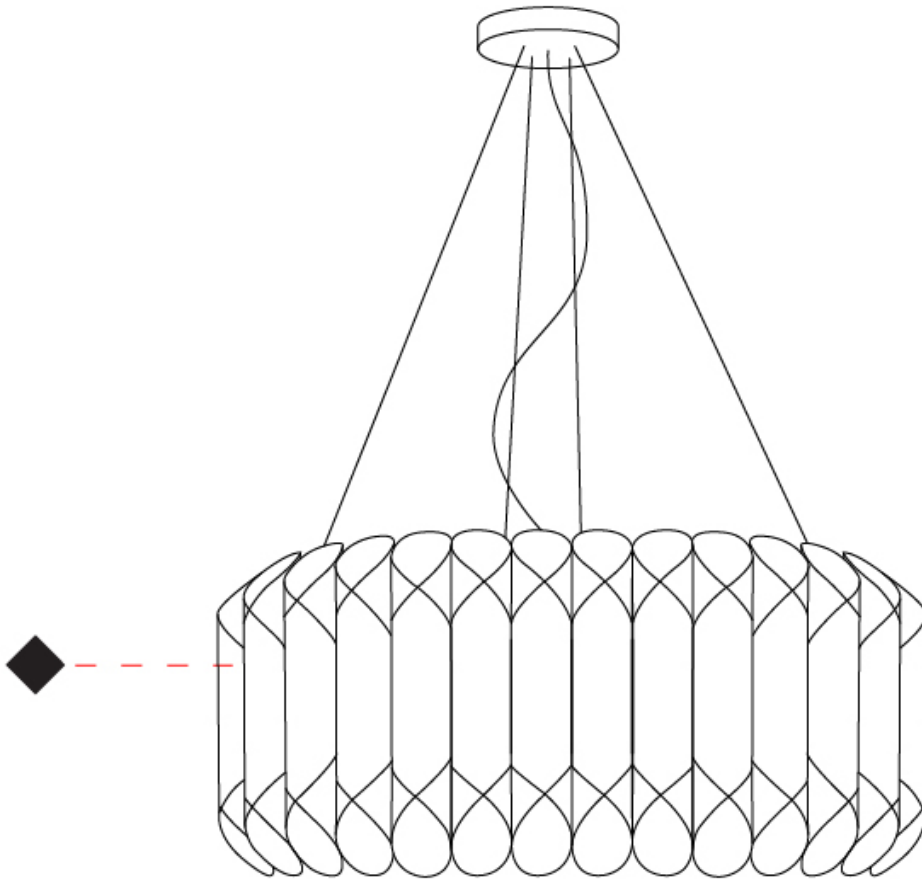

LOUISE SUSPENSION

D61057-

PROJECT _____

TYPE _____

SPECIFIER _____

QUANTITY _____

DATE _____

D