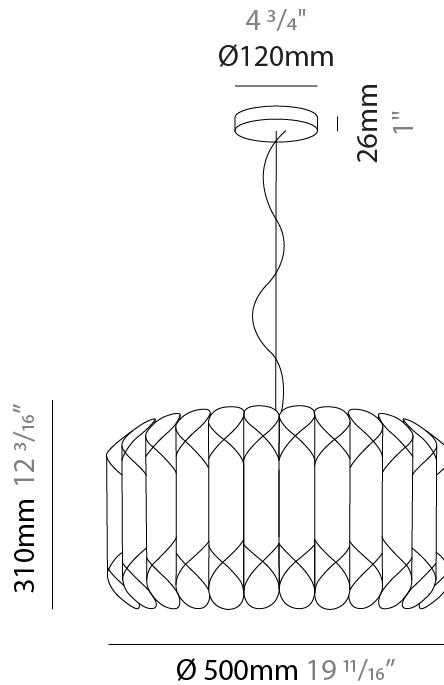

PROJECT	
TYPE	
SPECIFIER	
QUANTITY	
DATE	

LOUISE SUSPENSION

D61056-

base number   Finish
Options

1. To build a product code in our configurator select the specify button on the base model # product page
2. To build a manual product code on this datasheet choose from the options listed below in blue font and add the suffix to the base model #

GENERAL

Series: Louise
Brand: Linea Zero
Division: Design
Mounting Type: Suspension
Mounting Location: Ceiling
Subcategory: Pendant

PHYSICAL

Shape: Drum
Diameter (mm): 500
Diameter (in): 19 ¹¹/₁₆
Height (mm): 310
Height (in): 12 ³/₁₆
Max. Overall Height (mm): 1900
Max. Overall Height (in): 74 ¹³/₁₆
Light Distribution: Omnidirectional
Diffuser: Polilux™ Shade - See Finish Options
Fixture Finish: WHI / SIL / NGD / COP / PKM
Fixture Material: Polilux™/ Metal holder

ELECTRICAL

Number of Lamps: 1
Lamp Type: LED Retrofit
Bulb Included: Bulb Not Included
Max. Wattage Per Lamp (W): 7
Lamp Base: E26
Input Voltage (V): 120
Upon Request: 277Vac / GU24

LED

OPTICAL

RATINGS AND CERTIFICATIONS

Certified By: Certified for North American Standards
IP rating: IP20