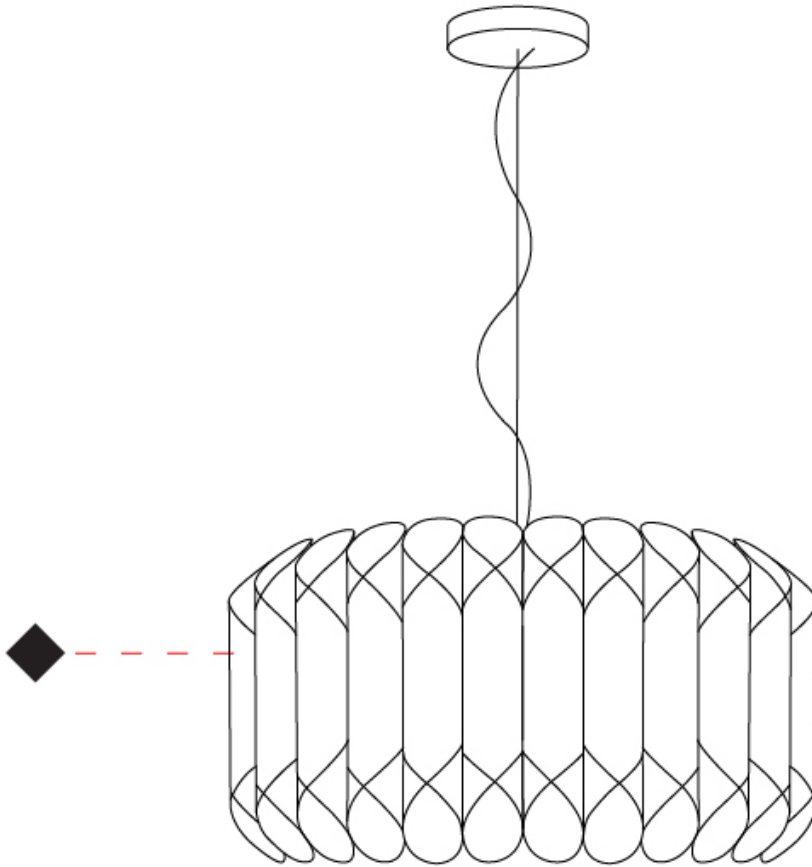

LOUISE SUSPENSION

D61056-

PROJECT	_____
TYPE	_____
SPECIFIER	_____
QUANTITY	_____
DATE	_____

D