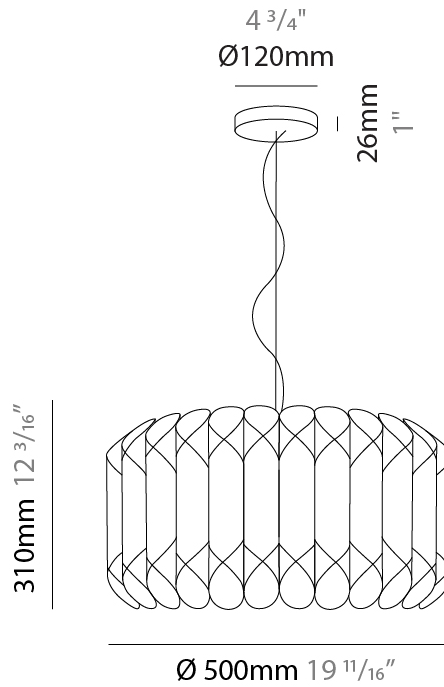

PROJECT	
TYPE	
SPECIFIER	
QUANTITY	
DATE	

LOUISE SUSPENSION

D61056-

base number   Finish
Options

1. To build a product code in our configurator select the specify button on the base model # product page
2. To build a manual product code on this datasheet choose from the options listed below in blue font and add the suffix to the base model #

GENERAL

Series: Louise
Brand: Linea Zero
Division: Design
Mounting Type: Suspension
Mounting Location: Ceiling
Subcategory: Pendant

PHYSICAL

Shape: Drum
Diameter (mm): 500
Diameter (in): 19 ¹¹/₁₆
Height (mm): 310
Height (in): 12 ³/₁₆
Max. Overall Height (mm): 1900
Max. Overall Height (in): 74 ¹³/₁₆
Light Distribution: Omnidirectional
Diffuser: Polilux™ Shade - See Finish Options
Fixture Finish: WHI / SIL / NGD / COP / PKM
Fixture Material: Polilux™/ Metal holder

ELECTRICAL

Number of Lamps: 1
Lamp Type: LED Retrofit
Bulb Included: Bulb Not Included
Max. Wattage Per Lamp (W): 7
Lamp Base: E26
Input Voltage (V): 120
Upon Request: 277Vac / GU24

LED

OPTICAL

RATINGS AND CERTIFICATIONS

Certified By: Certified for North American Standards
IP rating: IP20