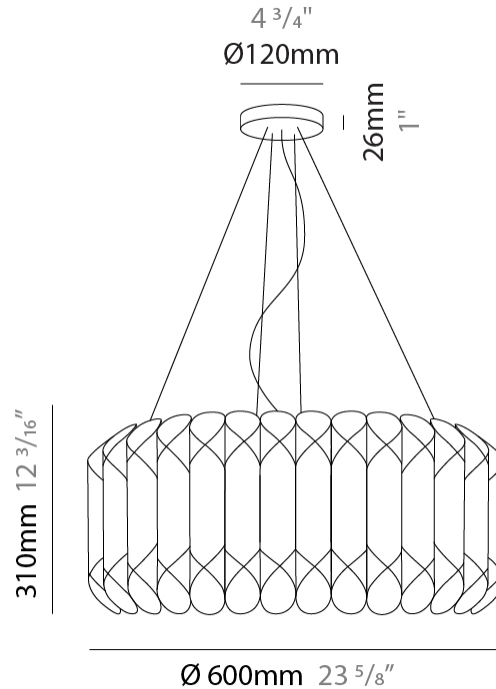

LOUISE SUSPENSION

D61058-

base number   Finish
Options

1. To build a product code in our configurator select the specify button on the base model # product page
2. To build a manual product code on this datasheet choose from the options listed below in blue font and add the suffix to the base model #

GENERAL

Series: Louise
Brand: Linea Zero
Division: Design
Mounting Type: Suspension
Mounting Location: Ceiling
Subcategory: Pendant

PHYSICAL

Shape: Drum
Diameter (mm): 600
Diameter (in): 23 ⁵/₈
Height (mm): 310
Height (in): 12 ³/₁₆
Max. Overall Height (mm): 1900
Max. Overall Height (in): 74 ¹³/₁₆
Light Distribution: Omnidirectional
Diffuser: Polilux™ Shade - See Finish Options
[Fixture Finish: WHI / SIL / NGD / COP / PKM](#)
Fixture Material: Polilux™/ Metal holder

ELECTRICAL

Number of Lamps: 3
Lamp Type: LED Retrofit
Bulb Included: Bulb Not Included
Max. Wattage Per Lamp (W): 7
Lamp Base: E26
Input Voltage (V): 120
Upon Request: 277Vac / GU24

LED

OPTICAL

RATINGS AND CERTIFICATIONS

Certified By: Certified for North American Standards
IP rating: IP20

PROJECT	_____
TYPE	_____
SPECIFIER	_____
QUANTITY	_____
DATE	_____