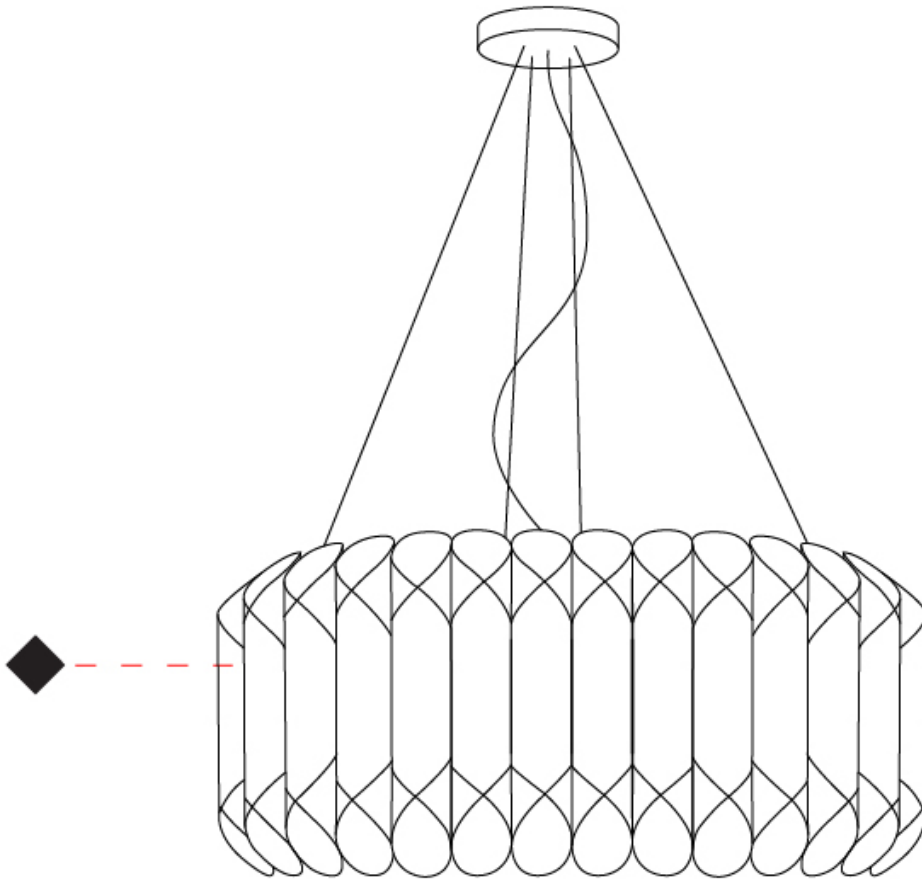

DATE

D

LOUISE COLOR FINISH CHART

PROJECT

TYPE

SPECIFIER

QUANTITY

DATE