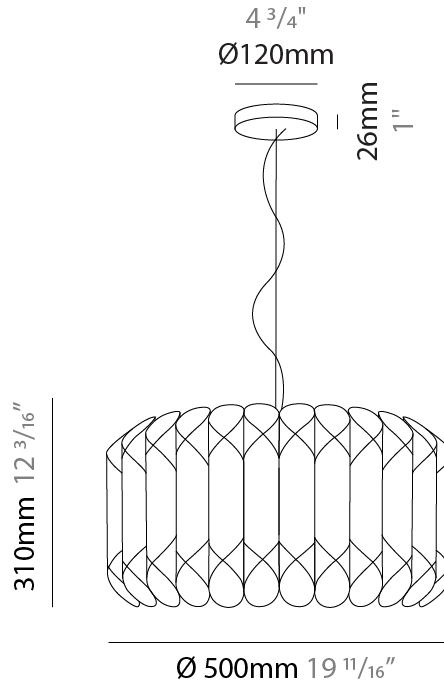

PROJECT	_____
TYPE	_____
SPECIFIER	_____
QUANTITY	_____
DATE	_____

LOUISE SUSPENSION

D61056-

base number   Finish
Options

1. To build a product code in our configurator select the specify button on the base model # product page
2. To build a manual product code on this datasheet choose from the options listed below in blue font and add the suffix to the base model #

GENERAL

Series: Louise _____
Brand: Linea Zero _____
Division: Design _____
Mounting Type: Suspension _____
Mounting Location: Ceiling _____
Subcategory: Pendant _____

PHYSICAL

Shape: Drum _____
Diameter (mm): 500 _____
Diameter (in): 19 ¹¹/₁₆ _____
Height (mm): 310 _____
Height (in): 12 ³/₁₆ _____
Max. Overall Height (mm): 1900 _____
Max. Overall Height (in): 74 ¹³/₁₆ _____
Light Distribution: Omnidirectional _____
Diffuser: Polilux™ Shade - See Finish Options _____
Fixture Finish: WHI / SIL / NGD / COP / PKM _____
Fixture Material: Polilux™/ Metal holder _____

ELECTRICAL

Number of Lamps: 1 _____
Lamp Type: LED Retrofit _____
Bulb Included: Bulb Not Included _____
Max. Wattage Per Lamp (W): 7 _____
Lamp Base: E26 _____
Input Voltage (V): 120 _____
Upon Request: 277Vac / GU24 _____

LED

OPTICAL

RATINGS AND CERTIFICATIONS

Certified By: Certified for North American Standards _____
IP rating: IP20 _____