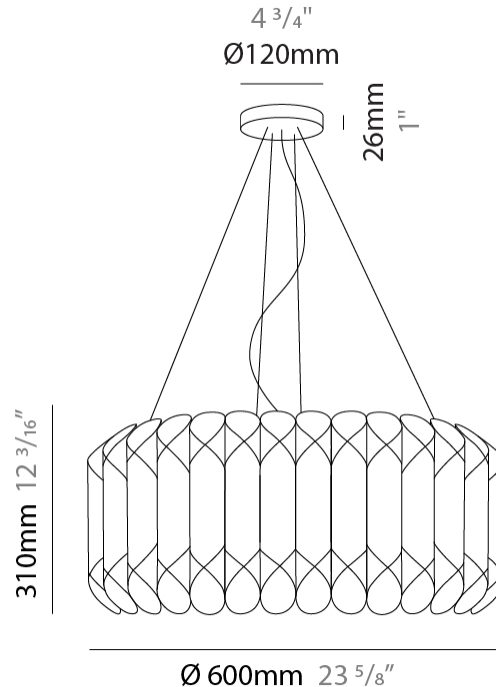

LOUISE SUSPENSION

D61059-

base number   Finish
Options

1. To build a product code in our configurator select the specify button on the base model # product page
2. To build a manual product code on this datasheet choose from the options listed below in blue font and add the suffix to the base model #

GENERAL

Series: Louise
Brand: Linea Zero
Division: Design
Mounting Type: Suspension
Mounting Location: Ceiling
Subcategory: Pendant

PHYSICAL

Shape: Drum
Diameter (mm): 600
Diameter (in): 23 ⁵/₈
Height (mm): 310
Height (in): 12 ³/₁₆
Max. Overall Height (mm): 1900
Max. Overall Height (in): 74 ¹³/₁₆
Light Distribution: Omnidirectional
Diffuser: Polilux™ Shade - See Finish Options
[Fixture Finish: WHI / SIL / NGD / COP / PKM](#)
Fixture Material: Polilux™/ Metal holder

ELECTRICAL

Number of Lamps: 5
Lamp Type: LED Retrofit
Bulb Included: Bulb Not Included
Max. Wattage Per Lamp (W): 7
Lamp Base: E26
Input Voltage (V): 120
Upon Request: 277Vac / GU24

LED

OPTICAL

RATINGS AND CERTIFICATIONS

Certified By: Certified for North American Standards
IP rating: IP20

PROJECT
TYPE
SPECIFIER
QUANTITY
DATE