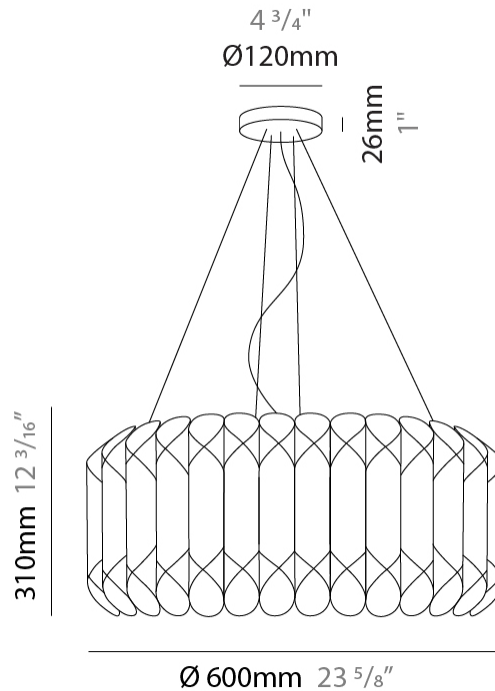

LOUISE SUSPENSION

D61057-

base number   Finish
Options

1. To build a product code in our configurator select the specify button on the base model # product page
2. To build a manual product code on this datasheet choose from the options listed below in blue font and add the suffix to the base model #

GENERAL

Series: Louise
Brand: Linea Zero
Division: Design
Mounting Type: Suspension
Mounting Location: Ceiling
Subcategory: Pendant

PHYSICAL

Shape: Drum
Diameter (mm): 600
Diameter (in): 23 ⁵/₈
Height (mm): 310
Height (in): 12 ³/₁₆
Max. Overall Height (mm): 1900
Max. Overall Height (in): 74 ¹³/₁₆
Light Distribution: Omnidirectional
Diffuser: Polilux™ Shade - See Finish Options
[Fixture Finish: WHI / SIL / NGD / COP / PKM](#)
Fixture Material: Polilux™/ Metal holder

ELECTRICAL

Number of Lamps: 1
Lamp Type: LED Retrofit
Bulb Included: Bulb Not Included
Max. Wattage Per Lamp (W): 7
Lamp Base: E26
Input Voltage (V): 120
Upon Request: 277Vac / GU24

LED

OPTICAL

RATINGS AND CERTIFICATIONS

Certified By: Certified for North American Standards
IP rating: IP20

PROJECT	_____
TYPE	_____
SPECIFIER	_____
QUANTITY	_____
DATE	_____