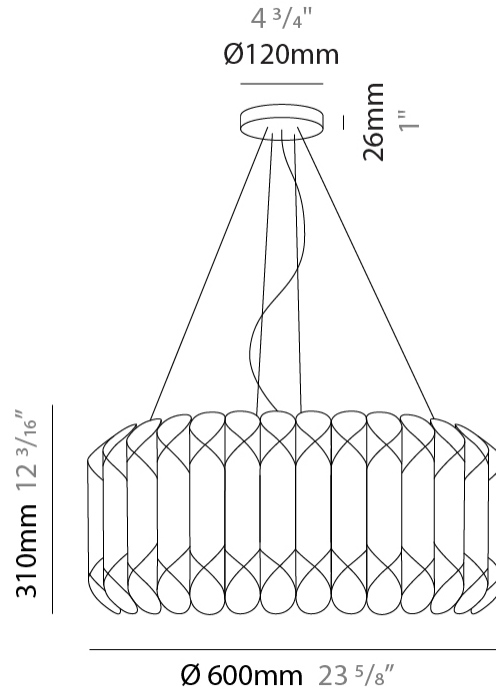

LOUISE SUSPENSION

D61057-

base number   Finish
Options

1. To build a product code in our configurator select the specify button on the base model # product page
2. To build a manual product code on this datasheet choose from the options listed below in blue font and add the suffix to the base model #

GENERAL

Series: Louise
Partner: Linea Zero
Division: Design
Installation: Suspension
Product Type: Pendant
Mounting Location: Ceiling

PHYSICAL

Shape: Drum
Diameter (mm): 600
Diameter (in): 23 ⁵/₈
Height (mm): 310
Height (in): 12 ³/₁₆
Max. Overall Height (mm): 1900
Max. Overall Height (in): 74 ¹³/₁₆
Diffuser: Polilux™ Shade - See Finish Options
Fixture Finish: WHI / SIL / NGD / COP / PKM
Fixture Material: Polilux™/ Metal holder
Primary Material: Non-Static Polilux

ELECTRICAL

Number of Lamps: 1
Lamp Type: LED Retrofit
Bulb Included: Bulb Not Included
Max. Wattage Per Lamp (W): 7
Lamp Base: E26
Input Voltage (V): 120
Upon Request: 277Vac / GU24

LED

OPTICAL

RATINGS AND CERTIFICATIONS

Certified By: Certified for North American Standards
IP rating: IP20

PROJECT	_____
TYPE	_____
SPECIFIER	_____
QUANTITY	_____
DATE	_____