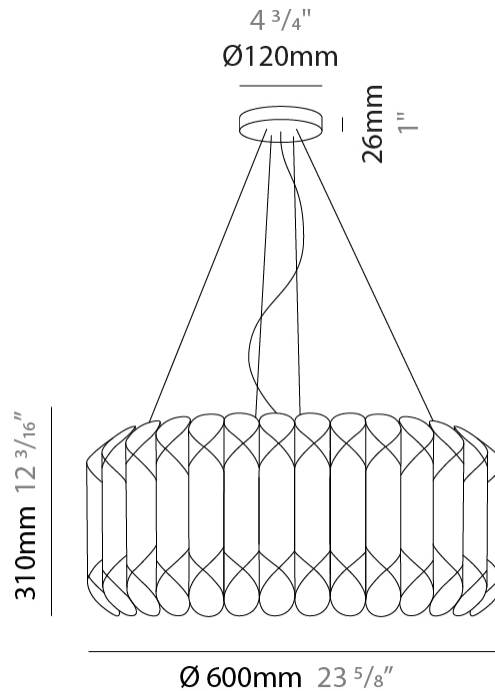

PROJECT
TYPE
SPECIFIER
QUANTITY
DATE

LOUISE SUSPENSION

D61059-

base number   Finish
Options

1. To build a product code in our configurator select the specify button on the base model # product page
2. To build a manual product code on this datasheet choose from the options listed below in blue font and add the suffix to the base model #

GENERAL

Series: Louise
Partner: Linea Zero
Division: Design
Installation: Suspension
Product Type: Pendant
Mounting Location: Ceiling

PHYSICAL

Shape: Drum
Diameter (mm): 600
Diameter (in): 23 ⁵/₈
Height (mm): 310
Height (in): 12 ³/₁₆
Max. Overall Height (mm): 1900
Max. Overall Height (in): 74 ¹³/₁₆
Diffuser: Polilux™ Shade - See Finish Options
Fixture Finish: WHI / SIL / NGD / COP / PKM
Fixture Material: Polilux™/ Metal holder
Primary Material: Non-Static Polilux

ELECTRICAL

Number of Lamps: 5
Lamp Type: LED Retrofit
Bulb Included: Bulb Not Included
Max. Wattage Per Lamp (W): 7
Lamp Base: E26
Input Voltage (V): 120
Upon Request: 277Vac / GU24

LED

OPTICAL

RATINGS AND CERTIFICATIONS

Certified By: Certified for North American Standards
IP rating: IP20