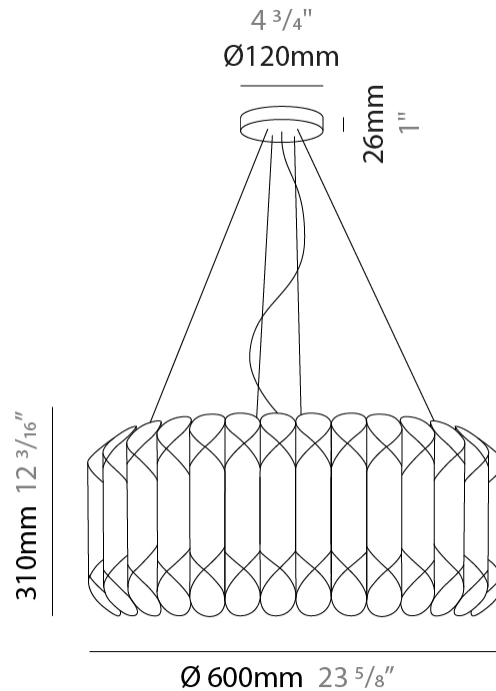

PROJECT
TYPE
SPECIFIER
QUANTITY
DATE

LOUISE SUSPENSION

D61058-

base number   Finish
Options

1. To build a product code in our configurator select the specify button on the base model # product page
2. To build a manual product code on this datasheet choose from the options listed below in blue font and add the suffix to the base model #

GENERAL

Series: Louise
Partner: Linea Zero
Division: Design
Installation: Suspension
Product Type: Pendant
Mounting Location: Ceiling

PHYSICAL

Shape: Drum
Diameter (mm): 600
Diameter (in): 23 ⁵/₈
Height (mm): 310
Height (in): 12 ³/₁₆
Max. Overall Height (mm): 1900
Max. Overall Height (in): 74 ¹³/₁₆
Diffuser: Polilux™ Shade - See Finish Options
Fixture Finish: WHI / SIL / NGD / COP / PKM
Fixture Material: Polilux™/ Metal holder
Primary Material: Non-Static Polilux

ELECTRICAL

Number of Lamps: 3
Lamp Type: LED Retrofit
Bulb Included: Bulb Not Included
Max. Wattage Per Lamp (W): 7
Lamp Base: E26
Input Voltage (V): 120
Upon Request: 277Vac / GU24

LED

OPTICAL

RATINGS AND CERTIFICATIONS

Certified By: Certified for North American Standards
IP rating: IP20