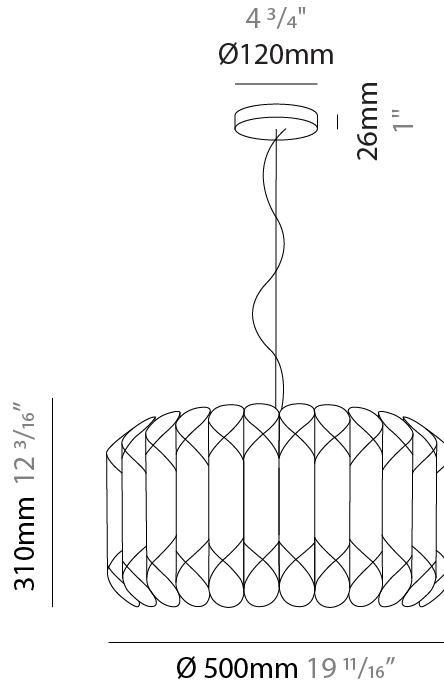

LOUISE SUSPENSION

D61056-

base number   Finish
Options

1. To build a product code in our configurator select the specify button on the base model # product page
2. To build a manual product code on this datasheet choose from the options listed below in blue font and add the suffix to the base model #

GENERAL

Series: Louise _____
Brand: Linea Zero _____
Division: Design _____
Mounting Type: Suspension _____
Mounting Location: Ceiling _____
Subcategory: Pendant _____

PHYSICAL

Shape: Drum _____
Diameter (mm): 500 _____
Diameter (in): 19 ¹¹/₁₆ _____
Height (mm): 310 _____
Height (in): 12 ³/₁₆ _____
Max. Overall Height (mm): 1900 _____
Max. Overall Height (in): 74 ¹³/₁₆ _____
Light Distribution: Omnidirectional _____
Diffuser: Polilux™ Shade - See Finish Options _____
Fixture Finish: WHI / SIL / NGD / COP / PKM _____
Fixture Material: Polilux™/ Metal holder _____

ELECTRICAL

Number of Lamps: 1 _____
Lamp Type: LED Retrofit _____
Bulb Included: Bulb Not Included _____
Max. Wattage Per Lamp (W): 7 _____
Lamp Base: E26 _____
Input Voltage (V): 120 _____
Upon Request: 277Vac / GU24 _____

LED

OPTICAL

RATINGS AND CERTIFICATIONS

Certified By: Certified for North American Standards _____
IP rating: IP20 _____