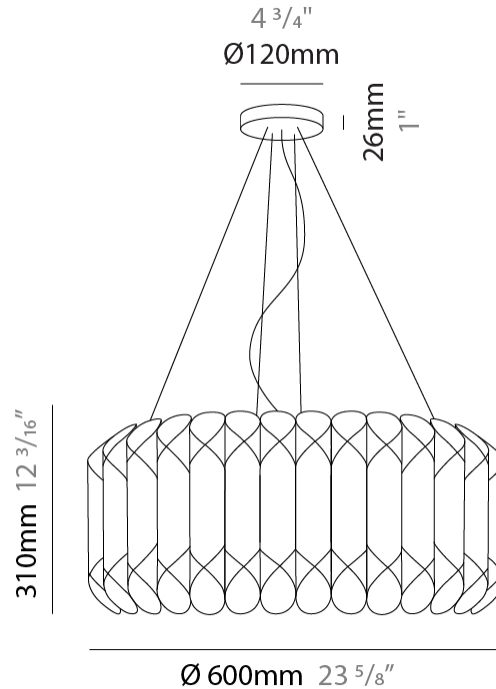

LOUISE SUSPENSION

D61057-

base number   Finish
Options

1. To build a product code in our configurator select the specify button on the base model # product page
2. To build a manual product code on this datasheet choose from the options listed below in blue font and add the suffix to the base model #

GENERAL

Series: Louise
Brand: Linea Zero
Division: Design
Mounting Type: Suspension
Mounting Location: Ceiling
Subcategory: Pendant

PHYSICAL

Shape: Drum
Diameter (mm): 600
Diameter (in): 23 ⁵/₈
Height (mm): 310
Height (in): 12 ³/₁₆
Max. Overall Height (mm): 1900
Max. Overall Height (in): 74 ¹³/₁₆
Light Distribution: Omnidirectional
Diffuser: Polilux™ Shade - See Finish Options
[Fixture Finish: WHI / SIL / NGD / COP / PKM](#)
Fixture Material: Polilux™/ Metal holder

ELECTRICAL

Number of Lamps: 1
Lamp Type: LED Retrofit
Bulb Included: Bulb Not Included
Max. Wattage Per Lamp (W): 7
Lamp Base: E26
Input Voltage (V): 120
Upon Request: 277Vac / GU24

LED

OPTICAL

RATINGS AND CERTIFICATIONS

Certified By: Certified for North American Standards
IP rating: IP20

PROJECT	_____
TYPE	_____
SPECIFIER	_____
QUANTITY	_____
DATE	_____