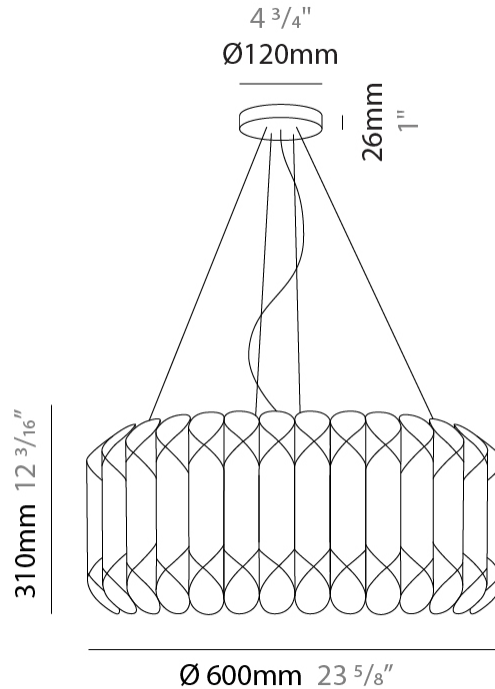

LOUISE SUSPENSION

D61058-

base number   Finish
Options

1. To build a product code in our configurator select the specify button on the base model # product page
2. To build a manual product code on this datasheet choose from the options listed below in blue font and add the suffix to the base model #

GENERAL

Series: Louise
Brand: Linea Zero
Division: Design
Mounting Type: Suspension
Mounting Location: Ceiling
Subcategory: Pendant

PHYSICAL

Shape: Drum
Diameter (mm): 600
Diameter (in): 23 ⁵/₈
Height (mm): 310
Height (in): 12 ³/₁₆
Max. Overall Height (mm): 1900
Max. Overall Height (in): 74 ¹³/₁₆
Light Distribution: Omnidirectional
Diffuser: Polilux™ Shade - See Finish Options
Fixture Finish: WHI / SIL / NGD / COP / PKM
Fixture Material: Polilux™/ Metal holder

ELECTRICAL

Number of Lamps: 3
Lamp Type: LED Retrofit
Bulb Included: Bulb Not Included
Max. Wattage Per Lamp (W): 7
Lamp Base: E26
Input Voltage (V): 120
Upon Request: 277Vac / GU24

LED

OPTICAL

RATINGS AND CERTIFICATIONS

Certified By: Certified for North American Standards
IP rating: IP20

PROJECT	_____
TYPE	_____
SPECIFIER	_____
QUANTITY	_____
DATE	_____