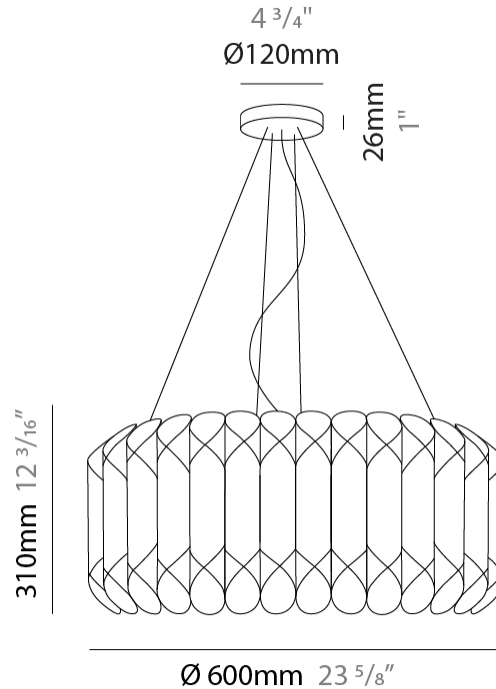

LOUISE SUSPENSION

D61059-

base number   Finish
Options

1. To build a product code in our configurator select the specify button on the base model # product page
2. To build a manual product code on this datasheet choose from the options listed below in blue font and add the suffix to the base model #

GENERAL

Series: Louise
Brand: Linea Zero
Division: Design
Mounting Type: Suspension
Mounting Location: Ceiling
Subcategory: Pendant

PHYSICAL

Shape: Drum
Diameter (mm): 600
Diameter (in): 23 ⁵/₈
Height (mm): 310
Height (in): 12 ³/₁₆
Max. Overall Height (mm): 1900
Max. Overall Height (in): 74 ¹³/₁₆
Light Distribution: Omnidirectional
Diffuser: Polilux™ Shade - See Finish Options
[Fixture Finish: WHI / SIL / NGD / COP / PKM](#)
Fixture Material: Polilux™/ Metal holder

ELECTRICAL

Number of Lamps: 5
Lamp Type: LED Retrofit
Bulb Included: Bulb Not Included
Max. Wattage Per Lamp (W): 7
Lamp Base: E26
Input Voltage (V): 120
Upon Request: 277Vac / GU24

LED

OPTICAL

RATINGS AND CERTIFICATIONS

Certified By: Certified for North American Standards
IP rating: IP20

PROJECT	_____
TYPE	_____
SPECIFIER	_____
QUANTITY	_____
DATE	_____