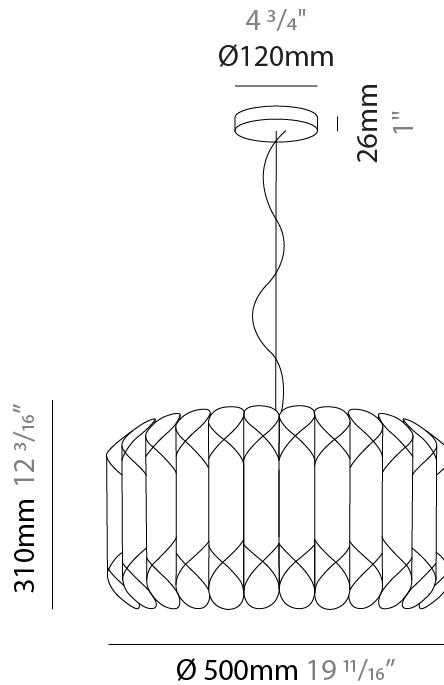

LOUISE SUSPENSION

D61056-

base number   Finish
Options

PROJECT	_____
TYPE	_____
SPECIFIER	_____
QUANTITY	_____
DATE	_____

1. To build a product code in our configurator select the specify button on the base model # product page
2. To build a manual product code on this datasheet choose from the options listed below in blue font and add the suffix to the base model #

GENERAL

Series: Louise _____
Brand: Linea Zero _____
Division: Design _____
Mounting Type: Suspension _____
Mounting Location: Ceiling _____
Subcategory: Pendant _____

PHYSICAL

Shape: Drum _____
Diameter (mm): 500 _____
Diameter (in): 19 ¹¹/₁₆ _____
Height (mm): 310 _____
Height (in): 12 ³/₁₆ _____
Max. Overall Height (mm): 1900 _____
Max. Overall Height (in): 74 ¹³/₁₆ _____
Light Distribution: Omnidirectional _____
Diffuser: Polilux™ Shade - See Finish Options _____
Fixture Finish: WHI / SIL / NGD / COP / PKM _____
Fixture Material: Polilux™/ Metal holder _____

ELECTRICAL

Number of Lamps: 1 _____
Lamp Type: LED Retrofit _____
Bulb Included: Bulb Not Included _____
Max. Wattage Per Lamp (W): 7 _____
Lamp Base: E26 _____
Input Voltage (V): 120 _____
Upon Request: 277Vac / GU24 _____

LED

OPTICAL

RATINGS AND CERTIFICATIONS

Certified By: Certified for North American Standards _____
IP rating: IP20 _____