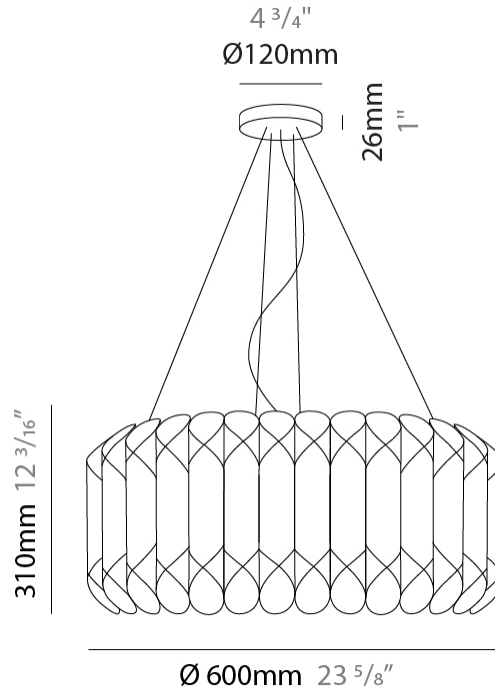

LOUISE SUSPENSION

D61057-

base number   Finish
Options

1. To build a product code in our configurator select the specify button on the base model # product page
2. To build a manual product code on this datasheet choose from the options listed below in blue font and add the suffix to the base model #

GENERAL

Series: Louise
Brand: Linea Zero
Division: Design
Mounting Type: Suspension
Mounting Location: Ceiling
Subcategory: Pendant

PHYSICAL

Shape: Drum
Diameter (mm): 600
Diameter (in): 23 ⁵/₈
Height (mm): 310
Height (in): 12 ³/₁₆
Max. Overall Height (mm): 1900
Max. Overall Height (in): 74 ¹³/₁₆
Light Distribution: Omnidirectional
Diffuser: Polilux™ Shade - See Finish Options
[Fixture Finish: WHI / SIL / NGD / COP / PKM](#)
Fixture Material: Polilux™/ Metal holder

ELECTRICAL

Number of Lamps: 1
Lamp Type: LED Retrofit
Bulb Included: Bulb Not Included
Max. Wattage Per Lamp (W): 7
Lamp Base: E26
Input Voltage (V): 120
Upon Request: 277Vac / GU24

LED

OPTICAL

RATINGS AND CERTIFICATIONS

Certified By: Certified for North American Standards
IP rating: IP20

PROJECT
TYPE
SPECIFIER
QUANTITY
DATE