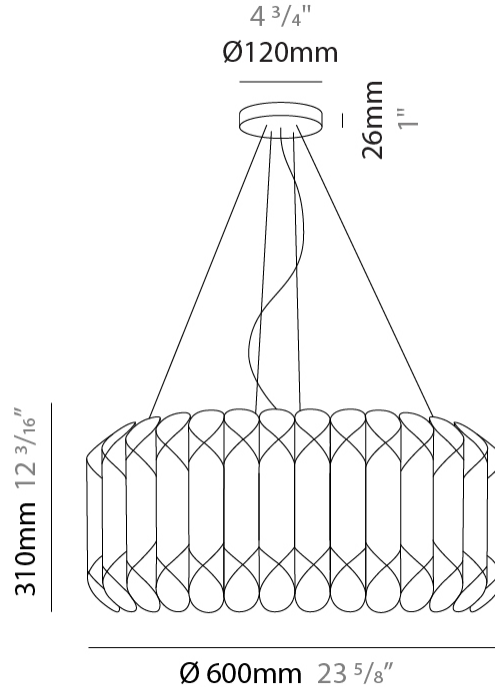

LOUISE SUSPENSION

D61059-

base number   Finish
Options

1. To build a product code in our configurator select the specify button on the base model # product page
2. To build a manual product code on this datasheet choose from the options listed below in blue font and add the suffix to the base model #

GENERAL

Series: Louise
Brand: Linea Zero
Division: Design
Mounting Type: Suspension
Mounting Location: Ceiling
Subcategory: Pendant

PHYSICAL

Shape: Drum
Diameter (mm): 600
Diameter (in): 23 ⁵/₈
Height (mm): 310
Height (in): 12 ³/₁₆
Max. Overall Height (mm): 1900
Max. Overall Height (in): 74 ¹³/₁₆
Light Distribution: Omnidirectional
Diffuser: Polilux™ Shade - See Finish Options
[Fixture Finish: WHI / SIL / NGD / COP / PKM](#)
Fixture Material: Polilux™/ Metal holder

ELECTRICAL

Number of Lamps: 5
Lamp Type: LED Retrofit
Bulb Included: Bulb Not Included
Max. Wattage Per Lamp (W): 7
Lamp Base: E26
Input Voltage (V): 120
Upon Request: 277Vac / GU24

LED

OPTICAL

RATINGS AND CERTIFICATIONS

Certified By: Certified for North American Standards
IP rating: IP20

PROJECT	_____
TYPE	_____
SPECIFIER	_____
QUANTITY	_____
DATE	_____