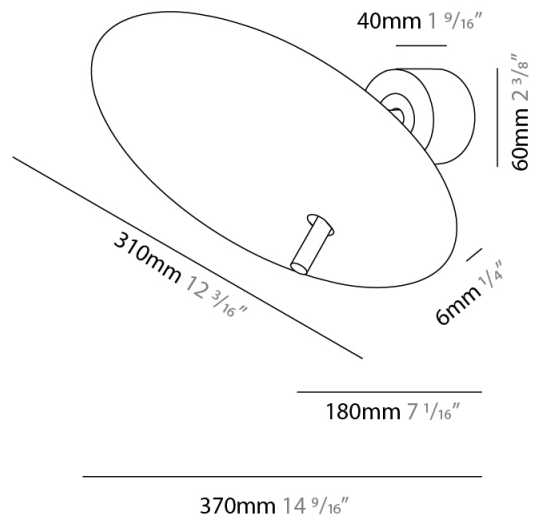

PROJECT	_____
TYPE	_____
SPECIFIER	_____
QUANTITY	_____
DATE	_____

LUA SINGLE SURFACE

D43012-

base number _____
Finish _____
Options _____

1. To build a product code in our configurator select the specify button on the base model # product page
2. To build a manual product code on this datasheet choose from the options listed below in blue font and add the suffix to the base model #

GENERAL

Series: Lua _____
Subseries: Lua Single _____
Partner: Icone _____
Division: Design _____
Installation: Surface _____
Product Type: Wall Surface _____
Mounting Location: Wall _____
Light Distribution: Indirect _____

PHYSICAL

Shape: Disc _____
Diameter (mm): 310 _____
Diameter (in): 12 ³/₁₆ _____
Depth (mm): 180 _____
Depth (in): 7 ¹/₁₆ _____
Fixture Finish: WHI / WGS / BGS / RGS _____
Fixture Material: Aluminum _____

ELECTRICAL

Lamp Type: LED _____
Total Output Wattage (W): 30 _____
Dimming: Electronic Low Voltage Dimming _____
Input Voltage (V): 120Vac Direct Line _____

LED

Color Temperature (°K): 3000 _____
Nominal Lumen (lm): 2550 _____
CRI: >90 CRI _____
Lamp Life (hrs): 50000 _____

OPTICAL

RATINGS AND CERTIFICATIONS

Certified By: Certified for North American Standards _____
IP rating: IP20 _____