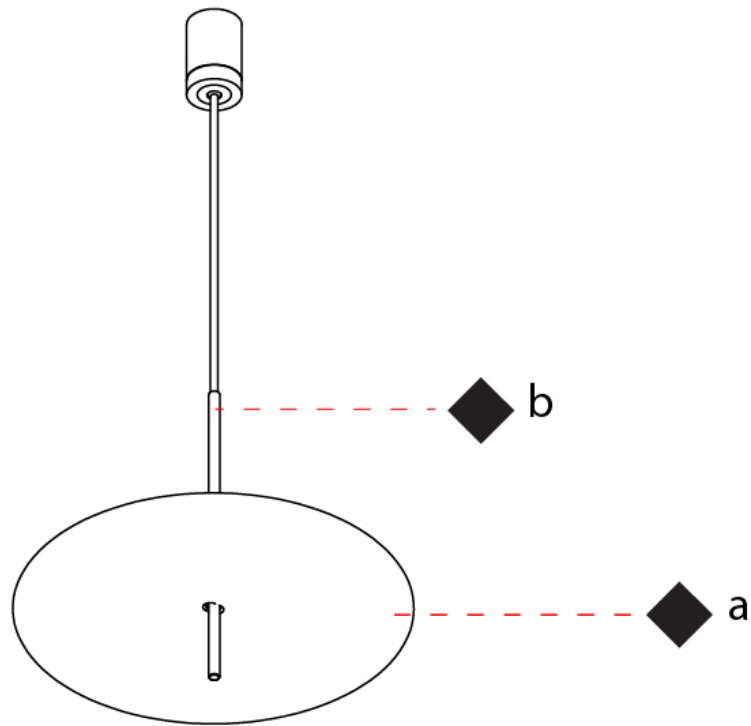

LUA SINGLE SUSPENSION

D41034-

PROJECT

TYPE

SPECIFIER

QUANTITY

DATE