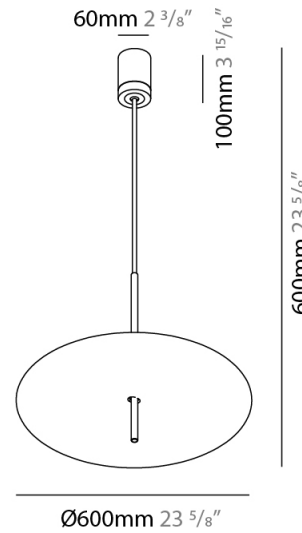

PROJECT	_____
TYPE	_____
SPECIFIER	_____
QUANTITY	_____
DATE	_____

LUA SINGLE SUSPENSION

D41034-

base number   Finish
Options

1. To build a product code in our configurator select the specify button on the base model # product page
2. To build a manual product code on this datasheet choose from the options listed below in blue font and add the suffix to the base model #

GENERAL

Series: Lua _____
Subseries: Lua Single _____
Partner: Icone _____
Division: Design _____
Installation: Suspension _____
Product Type: Pendant _____
Mounting Location: Ceiling _____
Light Distribution: Indirect _____

PHYSICAL

Shape: Disc _____
Diameter (mm): 600 _____
Diameter (in): 23 5/8" _____
Height (mm): 600 _____
Height (in): 23 5/8" _____
Fixture Finish: WHI / WGS / BGS / RGS _____
Fixture Material: Aluminum _____

ELECTRICAL

Lamp Type: LED _____
Total Output Wattage (W): 90 _____
Dimming: Electronic Low Voltage Dimming _____
Input Voltage (V): 120Vac Direct Line _____

LED

Color Temperature (°K): 3000 _____
Nominal Lumen (lm): 7650 _____
CRI: >90 CRI _____
Lamp Life (hrs): 50000 _____

OPTICAL

RATINGS AND CERTIFICATIONS

Certified By: Certified for North American Standards _____
IP rating: IP20 _____