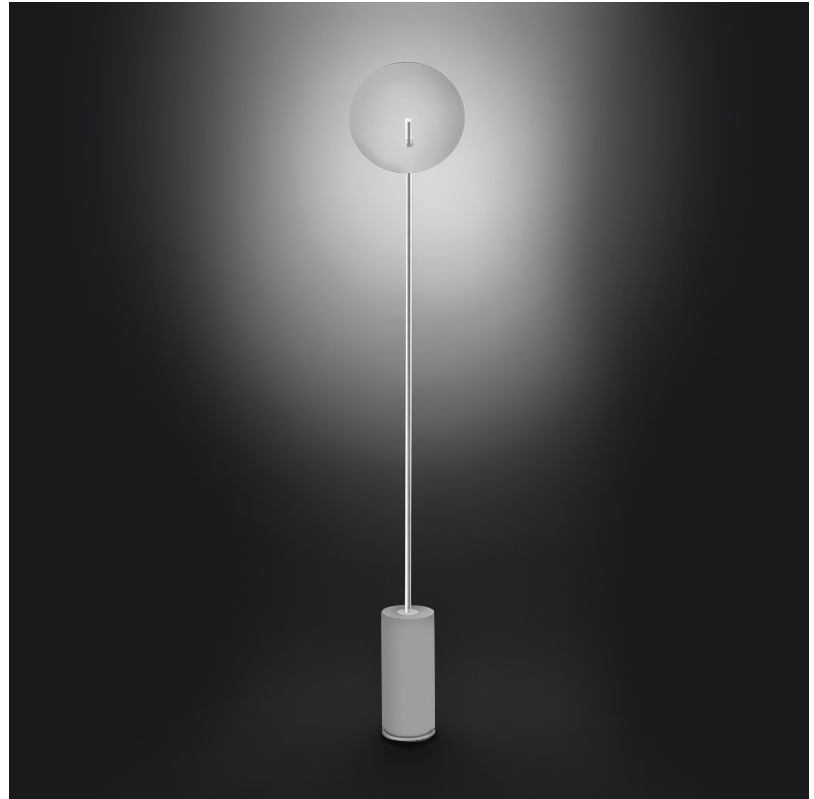

PROJECT	_____
TYPE	_____
SPECIFIER	_____
QUANTITY	_____
DATE	_____

LUA PORTABLE

D44006-

base number   Finish
Options

1. To build a product code in our configurator select the specify button on the base model # product page
2. To build a manual product code on this datasheet choose from the options listed below in blue font and add the suffix to the base model #

GENERAL

Series: Lua
Partner: Icone
Division: Design
Installation: Portable
Product Type: Floor
Mounting Location: Floor
Light Distribution: Indirect

PHYSICAL

Shape: Round
Diameter (mm): 310
Diameter (in): 12 ³/₁₆
Length (mm): 1900
Length (in): 74 ¹³/₁₆
Fixture Finish: WHI / WGS / BGS / RGS
Fixture Material: Aluminum
Upon Request: Bolt Down

ELECTRICAL

Lamp Type: LED
Total Output Wattage (W): 30
Dimming: Electronic Low Voltage Dimming
Driver Location: Inline Transformer Plug
Input Voltage (V): 120

LED

Color Temperature (°K): 3000
Nominal Lumen (lm): 2550
CRI: >90 CRI
Lamp Life (hrs): 50000

OPTICAL

RATINGS AND CERTIFICATIONS

Certified By: Certified for North American Standards
IP rating: IP20