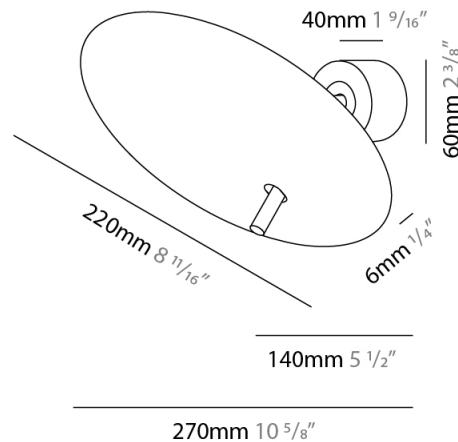

PROJECT	_____
TYPE	_____
SPECIFIER	_____
QUANTITY	_____
DATE	_____

LUA SINGLE SURFACE

D43015-

base number _____
Finish _____
Options _____

1. To build a product code in our configurator select the specify button on the base model # product page
2. To build a manual product code on this datasheet choose from the options listed below in blue font and add the suffix to the base model #

GENERAL

Series: Lua _____
Subseries: Lua Single _____
Partner: Icone _____
Division: Design _____
Installation: Surface _____
Product Type: Wall Surface _____
Mounting Location: Wall _____
Light Distribution: Indirect _____

PHYSICAL

Shape: Disc _____
Diameter (mm): 220 _____
Diameter (in): 8 ¹¹/₁₆ _____
Length (mm): 140 _____
Length (in): 5 ¹/₂ _____
Fixture Finish: WHI / WGS / BGS / RGS _____
Fixture Material: Aluminum _____

ELECTRICAL

Lamp Type: LED _____
Total Output Wattage (W): 20 _____
Dimming: Electronic Low Voltage Dimming _____
Driver Included: No _____
Input Voltage (V): 120Vac Direct Line _____

LED

Color Temperature (°K): 3000 _____
Nominal Lumen (lm): 1700 _____
CRI: >90 CRI _____
Lamp Life (hrs): 50000 _____

OPTICAL

RATINGS AND CERTIFICATIONS

Certified By: Certified for North American Standards _____
IP rating: IP20 _____