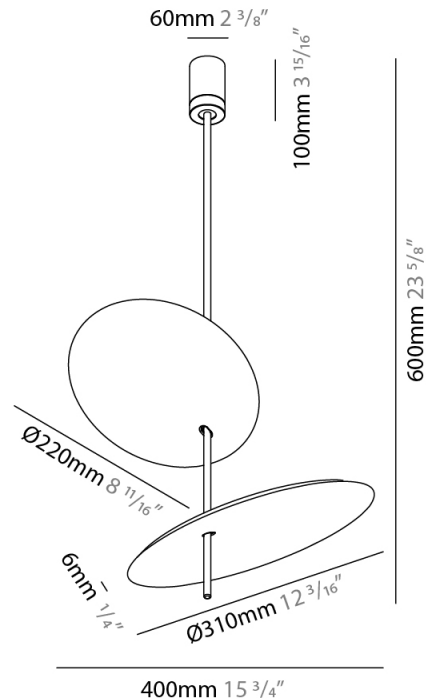

PROJECT	
TYPE	
SPECIFIER	
QUANTITY	
DATE	

LUA DOUBLE SUSPENSION

D41033-

base number   Finish
Options

1. To build a product code in our configurator select the specify button on the base model # product page
2. To build a manual product code on this datasheet choose from the options listed below in blue font and add the suffix to the base model #

GENERAL

Series: Lua
Subseries: Lua Double
Partner: Icone
Division: Design
Installation: Suspension
Product Type: Pendant
Mounting Location: Ceiling
Light Distribution: Indirect

PHYSICAL

Shape: Disc
Diameter (mm): 310
Diameter (in): 12 ³/₁₆
Width (mm): 400
Width (in): 15 ³/₄
Height (mm): 600
Height (in): 23 ⁵/₈
[Fixture Finish: WHI / WGS / BGS / RGS](#)
Fixture Material: Aluminum

ELECTRICAL

Lamp Type: LED
Input Wattage (W): 50
Dimming: Electronic Low Voltage Dimming
Input Voltage (V): 120Vac Direct Line

LED

Color Temperature (°K): 3000
Nominal Lumen (lm): 4250
CRI: >90 CRI
Lamp Life (hrs): 50000

OPTICAL

RATINGS AND CERTIFICATIONS

Certified By: Certified for North American Standards
IP rating: IP20