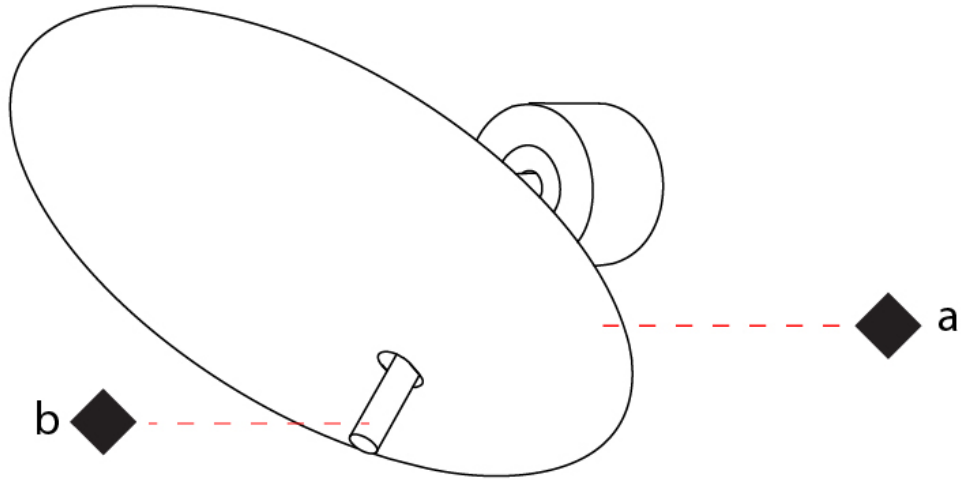

LUA SINGLE SURFACE

D43012-

PROJECT	_____
TYPE	_____
SPECIFIER	_____
QUANTITY	_____
DATE	_____

D