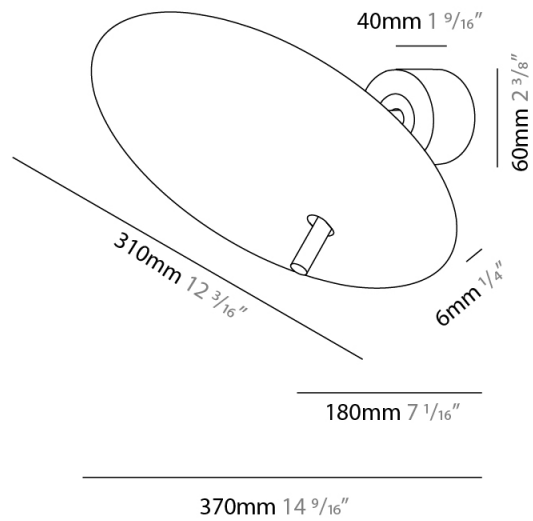

PROJECT
TYPE
SPECIFIER
QUANTITY
DATE

LUA SINGLE SURFACE

D43012-

base number   Finish
Options

1. To build a product code in our configurator select the specify button on the base model # product page
2. To build a manual product code on this datasheet choose from the options listed below in blue font and add the suffix to the base model #

GENERAL

Series: Lua
Subseries: Lua Single
Brand: Icone
Division: Design
Mounting Type: Surface
Mounting Location: Wall
Subcategory: Ambient

PHYSICAL

Shape: Disc
Diameter (mm): 310
Diameter (in): 12 ³/₁₆
Depth (mm): 180
Depth (in): 7 ¹/₁₆
Light Distribution: Indirect
Fixture Finish: WHI / DCS / WAM / WGS / CGS
Fixture Material: Aluminum

ELECTRICAL

Lamp Type: LED
Total Output Wattage (W): 30
Dimming: Electronic Low Voltage Dimming
Input Voltage (V): 120Vac Direct Line

LED

Color Temperature (°K): 3000
Nominal Lumen (lm): 2550
CRI: >90 CRI
Lamp Life (hrs): 50000

OPTICAL

RATINGS AND CERTIFICATIONS

Certified By: Certified for North American Standards
IP rating: IP20