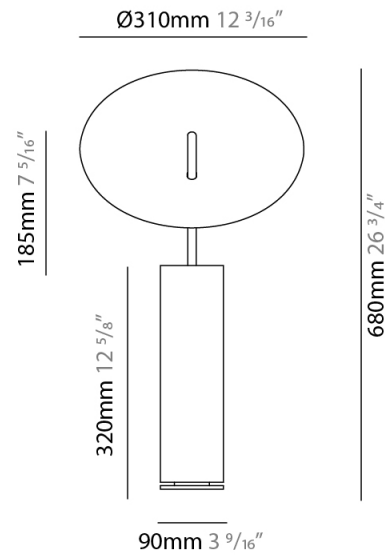

PROJECT
TYPE
SPECIFIER
QUANTITY
DATE

LUA PORTABLE

D44004-

base number   Finish
Options

1. To build a product code in our configurator select the specify button on the base model # product page
2. To build a manual product code on this datasheet choose from the options listed below in blue font and add the suffix to the base model #

GENERAL

Series: Lua
Brand: Icone
Division: Design
Mounting Type: Portable
Mounting Location: Table
Subcategory: Ambient

PHYSICAL

Shape: Round
Diameter (mm): 310
Diameter (in): 12 ³/₁₆
Length (mm): 680
Length (in): 26 ³/₄
Light Distribution: Indirect
Fixture Finish: WHI / DCS / WAM / WGS / CGS
Fixture Material: Aluminum
Upon Request: Bolt Down

ELECTRICAL

Lamp Type: LED
Total Output Wattage (W): 30
Dimming: Electronic Low Voltage Dimming
Driver Location: Inline Transformer Plug
Input Voltage (V): 120

LED

Color Temperature (°K): 3000
Nominal Lumen (lm): 2550
CRI: >90 CRI
Lamp Life (hrs): 50000

OPTICAL

RATINGS AND CERTIFICATIONS

Certified By: Certified for North American Standards
IP rating: IP20