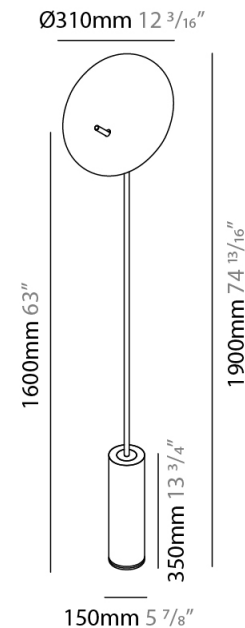

LUA PORTABLE

D44006-

base number   Finish
Options

1. To build a product code in our configurator select the specify button on the base model # product page
2. To build a manual product code on this datasheet choose from the options listed below in blue font and add the suffix to the base model #

GENERAL

Series: Lua
Brand: Icone
Division: Design
Mounting Type: Portable
Mounting Location: Floor
Subcategory: Ambient

PHYSICAL

Shape: Round
Diameter (mm): 310
Diameter (in): 12 ³/₁₆
Length (mm): 1900
Length (in): 74 ¹³/₁₆
Light Distribution: Indirect
Fixture Finish: WHI / DCS / WAM / WGS / CGS
Fixture Material: Aluminum
Upon Request: Bolt Down

ELECTRICAL

Lamp Type: LED
Total Output Wattage (W): 30
Dimming: Electronic Low Voltage Dimming
Driver Location: Inline Transformer Plug
Input Voltage (V): 120

LED

Color Temperature (°K): 3000
Nominal Lumen (lm): 2550
CRI: >90 CRI
Lamp Life (hrs): 50000

OPTICAL

RATINGS AND CERTIFICATIONS

Certified By: Certified for North American Standards
IP rating: IP20

PROJECT	_____
TYPE	_____
SPECIFIER	_____
QUANTITY	_____
DATE	_____