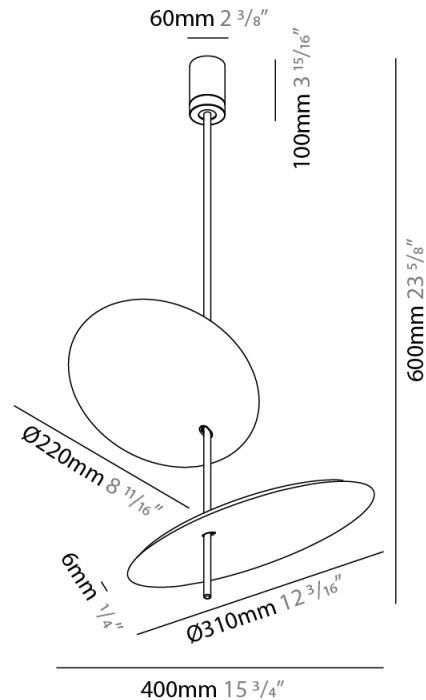

PROJECT	
TYPE	
SPECIFIER	
QUANTITY	
DATE	

LUA DOUBLE SUSPENSION

D41033-

base number   Finish
Options

1. To build a product code in our configurator select the specify button on the base model # product page
2. To build a manual product code on this datasheet choose from the options listed below in blue font and add the suffix to the base model #

GENERAL

Series: Lua
Subseries: Lua Double
Brand: Icone
Division: Design
Mounting Type: Suspension
Mounting Location: Ceiling
Subcategory: Pendant

PHYSICAL

Shape: Disc
Diameter (mm): 310
Diameter (in): 12 ³/₁₆
Width (mm): 400
Width (in): 15 ³/₄
Height (mm): 600
Height (in): 23 ⁵/₈
Light Distribution: Indirect
[Fixture Finish: WHI / DCS / WAM / WGS / CGS](#)
Fixture Material: Aluminum

ELECTRICAL

Lamp Type: LED
Input Wattage (W): 50
Dimming: Electronic Low Voltage Dimming
Input Voltage (V): 120Vac Direct Line

LED

Color Temperature (°K): 3000
Nominal Lumen (lm): 4250
CRI: >90 CRI
Lamp Life (hrs): 50000

OPTICAL

RATINGS AND CERTIFICATIONS

Certified By: Certified for North American Standards
IP rating: IP20