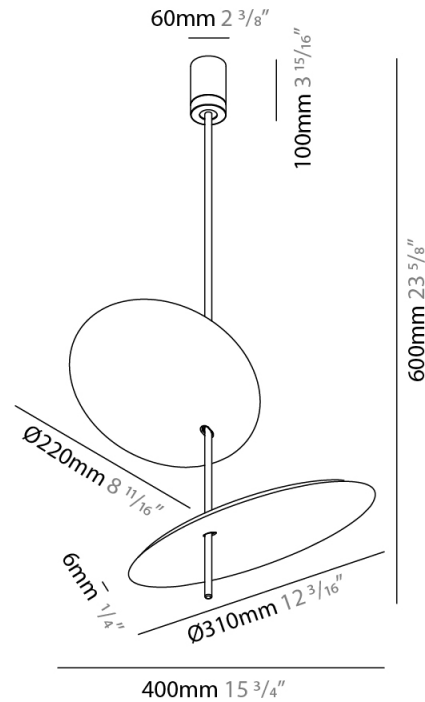

PROJECT	_____
TYPE	_____
SPECIFIER	_____
QUANTITY	_____
DATE	_____

LUA DOUBLE SUSPENSION

D41033-

base number   Finish
Options

1. To build a product code in our configurator select the specify button on the base model # product page
2. To build a manual product code on this datasheet choose from the options listed below in blue font and add the suffix to the base model #

GENERAL

Series: Lua _____
Subseries: Lua Double _____
Partner: Icone _____
Division: Design _____
Installation: Suspension _____
Product Type: Pendant _____
Mounting Location: Ceiling _____
Light Distribution: Indirect _____

PHYSICAL

Shape: Disc _____
Diameter (mm): 310 _____
Diameter (in): 12 ³/₁₆ _____
Width (mm): 400 _____
Width (in): 15 ³/₄ _____
Height (mm): 600 _____
Height (in): 23 ⁵/₈ _____
Fixture Finish: WHI / WGS / BGS / RGS _____
Fixture Material: Aluminum _____

ELECTRICAL

Lamp Type: LED _____
Input Wattage (W): 50 _____
Dimming: Electronic Low Voltage Dimming _____
Input Voltage (V): 120Vac Direct Line _____

LED

Color Temperature (°K): 3000 _____
Nominal Lumen (lm): 4250 _____
CRI: >90 CRI _____
Lamp Life (hrs): 50000 _____

OPTICAL

RATINGS AND CERTIFICATIONS

Certified By: Certified for North American Standards _____
IP rating: IP20 _____