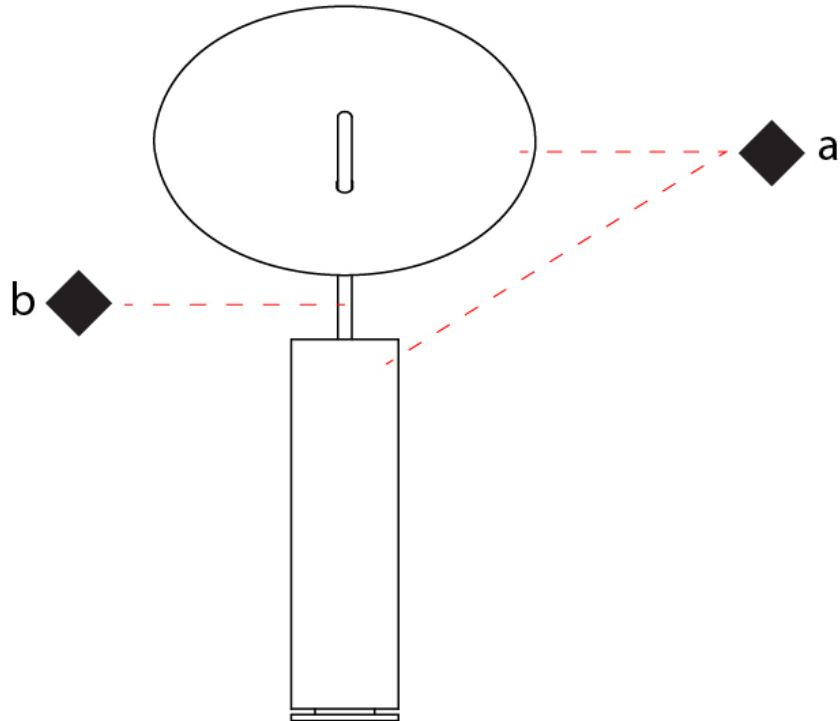

LUA PORTABLE

D44004-

PROJECT
TYPE
SPECIFIER
QUANTITY
DATE

D