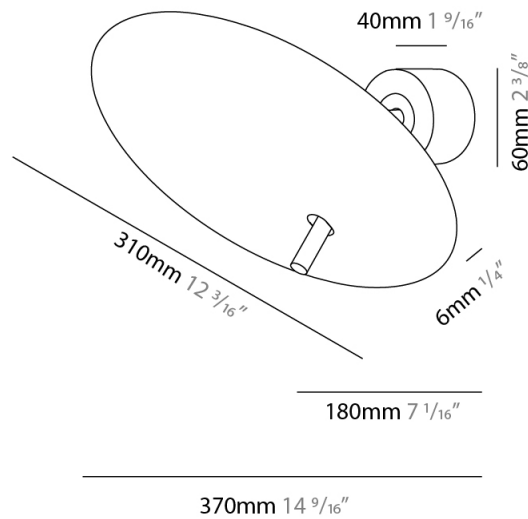

PROJECT
TYPE
SPECIFIER
QUANTITY
DATE

LUA SINGLE SURFACE

D43012-

base number   Finish
Options

1. To build a product code in our configurator select the specify button on the base model # product page
2. To build a manual product code on this datasheet choose from the options listed below in blue font and add the suffix to the base model #

GENERAL

Series: Lua
Subseries: Lua Single
Partner: Icone
Division: Design
Installation: Surface
Product Type: Wall Surface
Mounting Location: Wall
Light Distribution: Indirect

PHYSICAL

Shape: Disc
Diameter (mm): 310
Diameter (in): 12 ³/₁₆
Depth (mm): 180
Depth (in): 7 ¹/₁₆
Fixture Finish: WHI / WGS / BGS / RGS
Fixture Material: Aluminum

ELECTRICAL

Lamp Type: LED
Total Output Wattage (W): 30
Dimming: Electronic Low Voltage Dimming
Input Voltage (V): 120Vac Direct Line

LED

Color Temperature (°K): 3000
Nominal Lumen (lm): 2550
CRI: >90 CRI
Lamp Life (hrs): 50000

OPTICAL

RATINGS AND CERTIFICATIONS

Certified By: Certified for North American Standards
IP rating: IP20