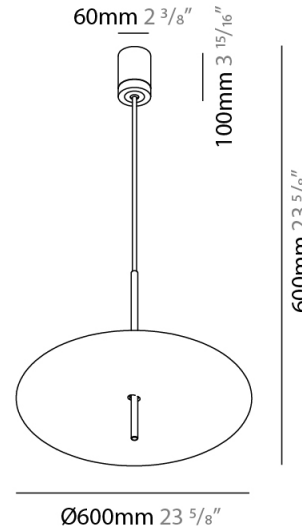

PROJECT	_____
TYPE	_____
SPECIFIER	_____
QUANTITY	_____
DATE	_____

LUA SINGLE SUSPENSION

D41034-

base number   Finish
Options

1. To build a product code in our configurator select the specify button on the base model # product page
2. To build a manual product code on this datasheet choose from the options listed below in blue font and add the suffix to the base model #

GENERAL

Series: Lua
Subseries: Lua Single
Brand: Icone
Division: Design
Mounting Type: Suspension
Mounting Location: Ceiling
Subcategory: Pendant

PHYSICAL

Shape: Disc
Diameter (mm): 600
Diameter (in): 23 ⁵/₈
Height (mm): 600
Height (in): 23 ⁵/₈
Light Distribution: Indirect
Fixture Finish: WHI / DCS / WAM / WGS / CGS
Fixture Material: Aluminum

ELECTRICAL

Lamp Type: LED
Total Output Wattage (W): 90
Dimming: Electronic Low Voltage Dimming
Input Voltage (V): 120Vac Direct Line

LED

Color Temperature (°K): 3000
Nominal Lumen (lm): 7650
CRI: >90 CRI
Lamp Life (hrs): 50000

OPTICAL

RATINGS AND CERTIFICATIONS

Certified By: Certified for North American Standards
IP rating: IP20