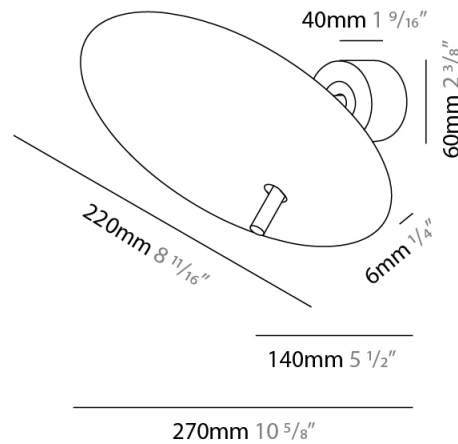

PROJECT
TYPE
SPECIFIER
QUANTITY
DATE

LUA SINGLE SURFACE

D43015-

base number   Finish
Options

1. To build a product code in our configurator select the specify button on the base model # product page
2. To build a manual product code on this datasheet choose from the options listed below in blue font and add the suffix to the base model #

GENERAL

Series: Lua
Subseries: Lua Single
Brand: Icone
Division: Design
Mounting Type: Surface
Mounting Location: Wall
Subcategory: Ambient

PHYSICAL

Shape: Disc
Diameter (mm): 220
Diameter (in): 8 ¹¹/₁₆
Length (mm): 140
Length (in): 5 ¹/₂
Light Distribution: Indirect
Fixture Finish: WHI / DCS / WAM / WGS / CGS
Fixture Material: Aluminum

ELECTRICAL

Lamp Type: LED
Total Output Wattage (W): 20
Dimming: Electronic Low Voltage Dimming
Driver Included: No
Input Voltage (V): 120Vac Direct Line

LED

Color Temperature (°K): 3000
Nominal Lumen (lm): 1700
CRI: >90 CRI
Lamp Life (hrs): 50000

OPTICAL

RATINGS AND CERTIFICATIONS

Certified By: Certified for North American Standards
IP rating: IP20