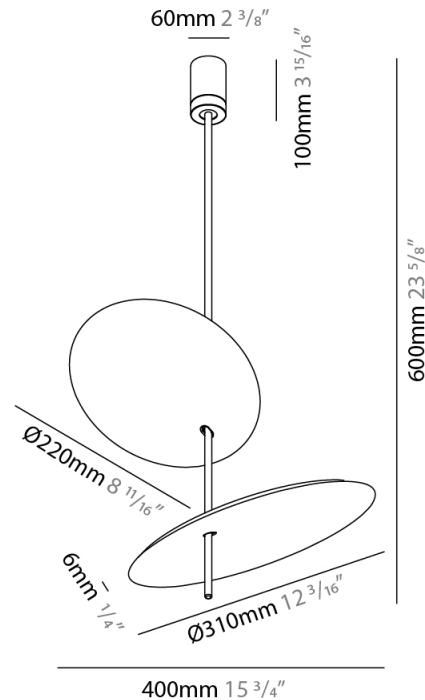

PROJECT	_____
TYPE	_____
SPECIFIER	_____
QUANTITY	_____
DATE	_____

LUA DOUBLE SUSPENSION

D41033-

base number   Finish
Options

1. To build a product code in our configurator select the specify button on the base model # product page
2. To build a manual product code on this datasheet choose from the options listed below in blue font and add the suffix to the base model #

GENERAL

Series: Lua
Subseries: Lua Double
Brand: Icone
Division: Design
Mounting Type: Suspension
Mounting Location: Ceiling
Subcategory: Pendant

PHYSICAL

Shape: Disc
Diameter (mm): 310
Diameter (in): 12 ³/₁₆
Width (mm): 400
Width (in): 15 ³/₄
Height (mm): 600
Height (in): 23 ⁵/₈
Light Distribution: Indirect
Fixture Finish: WHI / DCS / WAM / WGS / CGS
Fixture Material: Aluminum

ELECTRICAL

Lamp Type: LED
Input Wattage (W): 50
Dimming: Electronic Low Voltage Dimming
Input Voltage (V): 120Vac Direct Line

LED

Color Temperature (°K): 3000
Nominal Lumen (lm): 4250
CRI: >90 CRI
Lamp Life (hrs): 50000

OPTICAL

RATINGS AND CERTIFICATIONS

Certified By: Certified for North American Standards
IP rating: IP20