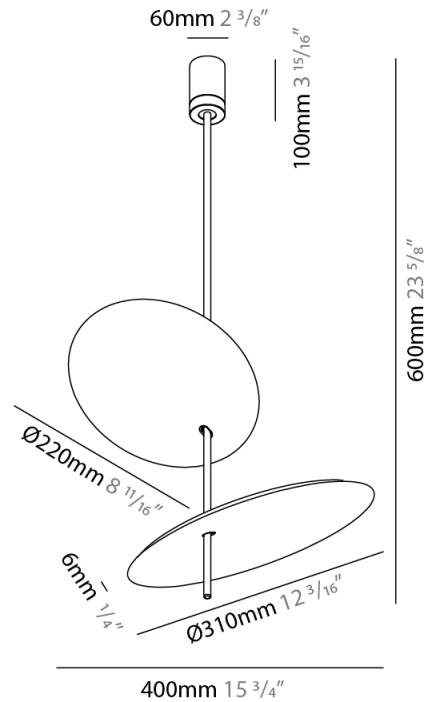

PROJECT	_____
TYPE	_____
SPECIFIER	_____
QUANTITY	_____
DATE	_____

LUA DOUBLE SUSPENSION

D41033-

base number   Finish
Options

1. To build a product code in our configurator select the specify button on the base model # product page
2. To build a manual product code on this datasheet choose from the options listed below in blue font and add the suffix to the base model #

GENERAL

Series: Lua _____
Subseries: Lua Double _____
Brand: Icone _____
Division: Design _____
Mounting Type: Suspension _____
Mounting Location: Ceiling _____
Subcategory: Pendant _____

PHYSICAL

Shape: Disc _____
Diameter (mm): 310 _____
Diameter (in): 12 ³/₁₆ _____
Width (mm): 400 _____
Width (in): 15 ³/₄ _____
Height (mm): 600 _____
Height (in): 23 ⁵/₈ _____
Light Distribution: Indirect _____
Fixture Finish: WHI / DCS / WAM / WGS / CGS _____
Fixture Material: Aluminum _____

ELECTRICAL

Lamp Type: LED _____
Input Wattage (W): 50 _____
Dimming: Electronic Low Voltage Dimming _____
Input Voltage (V): 120Vac Direct Line _____

LED

Color Temperature (°K): 3000 _____
Nominal Lumen (lm): 4250 _____
CRI: >90 CRI _____
Lamp Life (hrs): 50000 _____

OPTICAL

RATINGS AND CERTIFICATIONS

Certified By: Certified for North American Standards _____
IP rating: IP20 _____