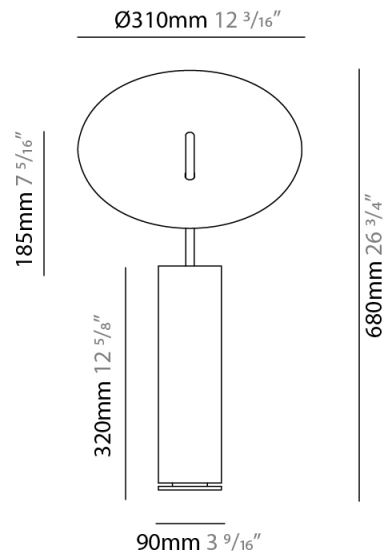

PROJECT	_____
TYPE	_____
SPECIFIER	_____
QUANTITY	_____
DATE	_____

LUA PORTABLE

D44004-

base number   Finish
Options

1. To build a product code in our configurator select the specify button on the base model # product page
2. To build a manual product code on this datasheet choose from the options listed below in blue font and add the suffix to the base model #

GENERAL

Series: Lua _____
Partner: Icone _____
Division: Design _____
Installation: Portable _____
Product Type: Table _____
Mounting Location: Table _____
Light Distribution: Indirect _____

PHYSICAL

Shape: Round _____
Diameter (mm): 310 _____
Diameter (in): 12 ³/₁₆ _____
Length (mm): 680 _____
Length (in): 26 ³/₄ _____
Fixture Finish: WHI / WGS / BGS / RGS _____
Fixture Material: Aluminum _____
Upon Request: Bolt Down _____

ELECTRICAL

Lamp Type: LED _____
Total Output Wattage (W): 30 _____
Dimming: Electronic Low Voltage Dimming _____
Driver Location: Inline Transformer Plug _____
Input Voltage (V): 120 _____

LED

Color Temperature (°K): 3000 _____
Nominal Lumen (lm): 2550 _____
CRI: >90 CRI _____
Lamp Life (hrs): 50000 _____

OPTICAL

RATINGS AND CERTIFICATIONS

Certified By: Certified for North American Standards _____
IP rating: IP20 _____