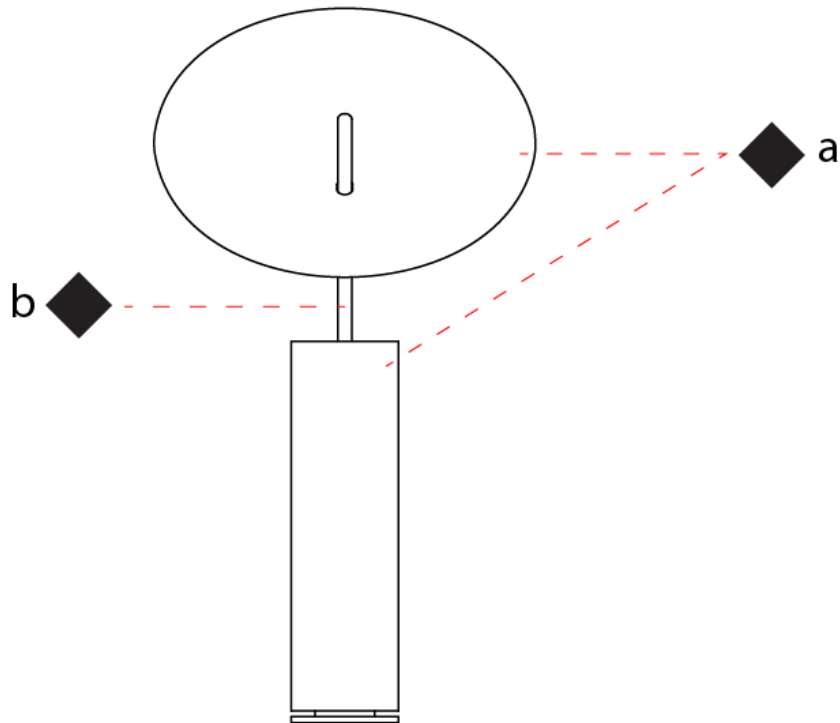

LUA PORTABLE

D44004-

PROJECT	_____
TYPE	_____
SPECIFIER	_____
QUANTITY	_____
DATE	_____

D