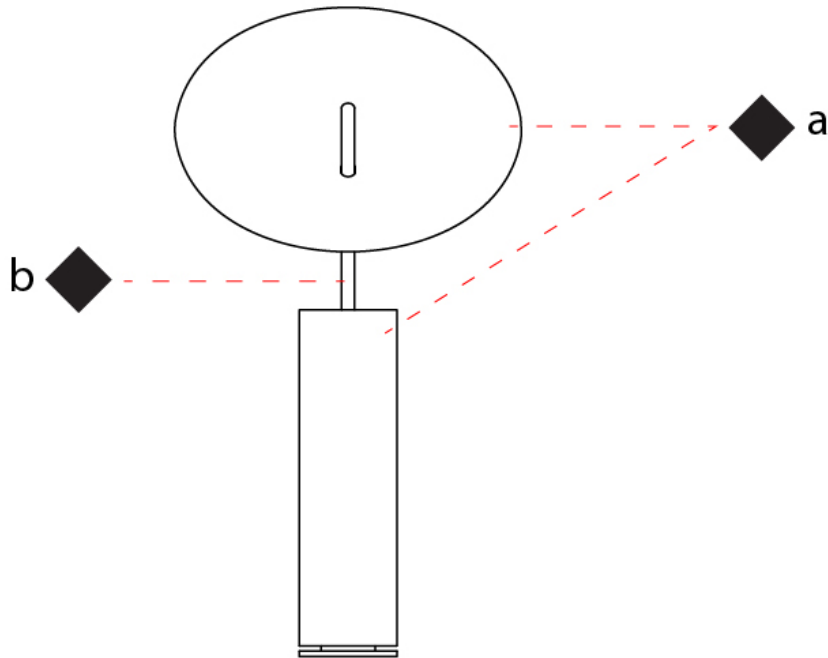

LUA PORTABLE

D44005-

PROJECT	_____
TYPE	_____
SPECIFIER	_____
QUANTITY	_____
DATE	_____