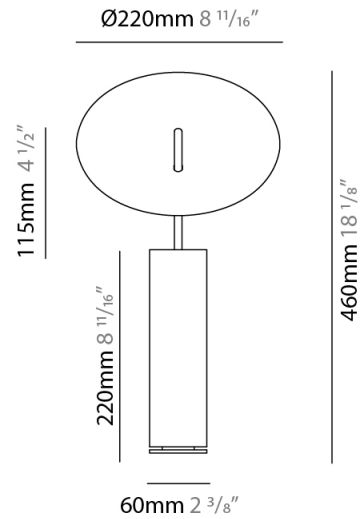

PROJECT
TYPE
SPECIFIER
QUANTITY
DATE

LUA PORTABLE

D44005-

base number   Finish
Options

1. To build a product code in our configurator select the specify button on the base model # product page
2. To build a manual product code on this datasheet choose from the options listed below in blue font and add the suffix to the base model #

GENERAL

Series: Lua
Brand: Icone
Division: Design
Mounting Type: Portable
Mounting Location: Table
Subcategory: Ambient

PHYSICAL

Shape: Round
Diameter (mm): 220
Diameter (in): 8 ¹¹/₁₆
Length (mm): 460
Length (in): 18 ¹/₈
Light Distribution: Indirect
Fixture Finish: WHI / DCS / WAM / WGS / CGS
Fixture Material: Aluminum
Upon Request: Bolt Down

ELECTRICAL

Lamp Type: LED
Total Output Wattage (W): 15
Dimming: Electronic Low Voltage Dimming
Driver Location: Inline Transformer Plug
Input Voltage (V): 120

LED

Color Temperature (°K): 3000
Nominal Lumen (lm): 1275
CRI: >90 CRI
Lamp Life (hrs): 50000

OPTICAL

RATINGS AND CERTIFICATIONS

Certified By: Certified for North American Standards
IP rating: IP20