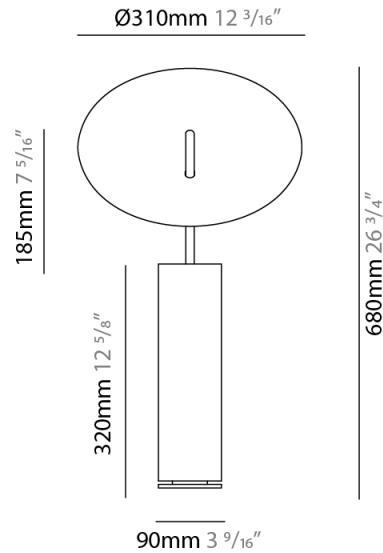

LUA PORTABLE

D44004-

base number   Finish
Options

1. To build a product code in our configurator select the specify button on the base model # product page
2. To build a manual product code on this datasheet choose from the options listed below in blue font and add the suffix to the base model #

GENERAL

Series: Lua _____
Brand: Icone _____
Division: Design _____
Mounting Type: Portable _____
Mounting Location: Table _____
Subcategory: Ambient _____

PHYSICAL

Shape: Round _____
Diameter (mm): 310 _____
Diameter (in): 12 ³/₁₆ _____
Length (mm): 680 _____
Length (in): 26 ³/₄ _____
Light Distribution: Indirect _____
Fixture Finish: WHI / DCS / WAM / WGS / CGS _____
Fixture Material: Aluminum _____
Upon Request: Bolt Down _____

ELECTRICAL

Lamp Type: LED _____
Total Output Wattage (W): 30 _____
Dimming: Electronic Low Voltage Dimming _____
Driver Location: Inline Transformer Plug _____
Input Voltage (V): 120 _____

LED

Color Temperature (°K): 3000 _____
Nominal Lumen (lm): 2550 _____
CRI: >90 CRI _____
Lamp Life (hrs): 50000 _____

OPTICAL

RATINGS AND CERTIFICATIONS

Certified By: Certified for North American Standards _____
IP rating: IP20 _____