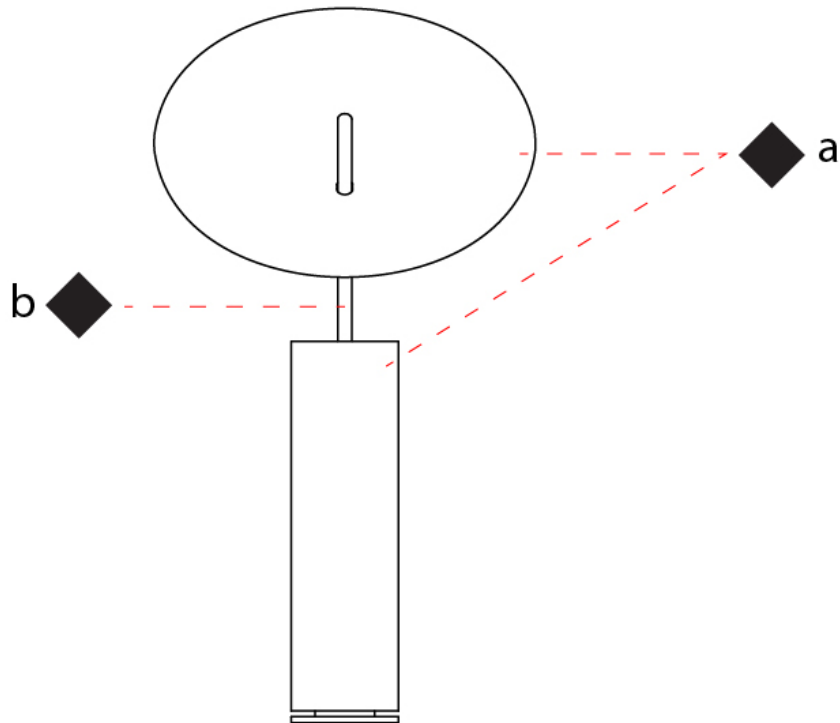

PROJECT	_____
TYPE	_____
SPECIFIER	_____
QUANTITY	_____
DATE	_____