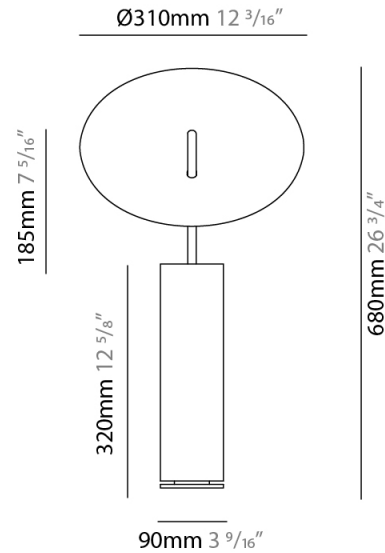

PROJECT
TYPE
SPECIFIER
QUANTITY
DATE

LUA PORTABLE

D44004-

base number   Finish
Options

1. To build a product code in our configurator select the specify button on the base model # product page
2. To build a manual product code on this datasheet choose from the options listed below in blue font and add the suffix to the base model #

GENERAL

Series: Lua
Brand: Icone
Division: Design
Mounting Type: Portable
Mounting Location: Table
Subcategory: Ambient

PHYSICAL

Shape: Round
Diameter (mm): 310
Diameter (in): 12 ³/₁₆
Length (mm): 680
Length (in): 26 ³/₄
Light Distribution: Indirect
Fixture Finish: WHI / DCS / WAM / WGS / CGS
Fixture Material: Aluminum
Upon Request: Bolt Down

ELECTRICAL

Lamp Type: LED
Total Output Wattage (W): 30
Dimming: Electronic Low Voltage Dimming
Driver Location: Inline Transformer Plug
Input Voltage (V): 120

LED

Color Temperature (°K): 3000
Nominal Lumen (lm): 2550
CRI: >90 CRI
Lamp Life (hrs): 50000

OPTICAL

RATINGS AND CERTIFICATIONS

Certified By: Certified for North American Standards
IP rating: IP20