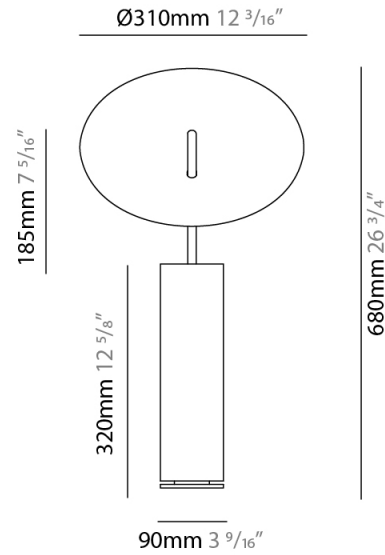

PROJECT
TYPE
SPECIFIER
QUANTITY
DATE

LUA PORTABLE

D44004-

base number   Finish
Options

1. To build a product code in our configurator select the specify button on the base model # product page
2. To build a manual product code on this datasheet choose from the options listed below in blue font and add the suffix to the base model #

GENERAL

Series: Lua
Brand: Icone
Division: Design
Mounting Type: Portable
Mounting Location: Table
Subcategory: Ambient

PHYSICAL

Shape: Round
Diameter (mm): 310
Diameter (in): 12 ³/₁₆
Length (mm): 680
Length (in): 26 ³/₄
Light Distribution: Indirect
Fixture Finish: WHI / DCS / WAM / WGS / CGS
Fixture Material: Aluminum
Upon Request: Bolt Down

ELECTRICAL

Lamp Type: LED
Total Output Wattage (W): 30
Dimming: Electronic Low Voltage Dimming
Driver Location: Inline Transformer Plug
Input Voltage (V): 120

LED

Color Temperature (°K): 3000
Nominal Lumen (lm): 2550
CRI: >90 CRI
Lamp Life (hrs): 50000

OPTICAL

RATINGS AND CERTIFICATIONS

Certified By: Certified for North American Standards
IP rating: IP20