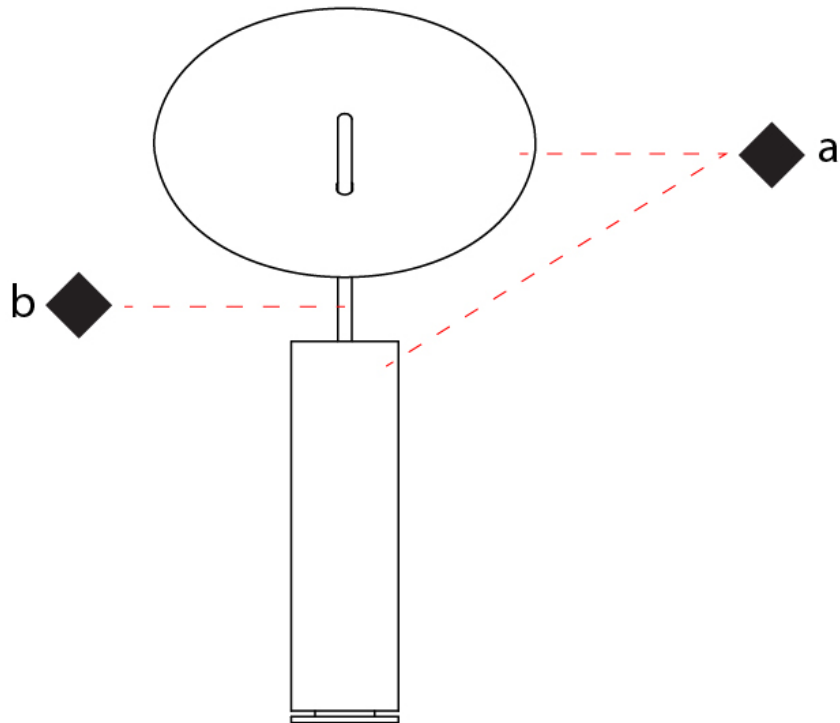

D44004-

PROJECT	_____
TYPE	_____
SPECIFIER	_____
QUANTITY	_____
DATE	_____