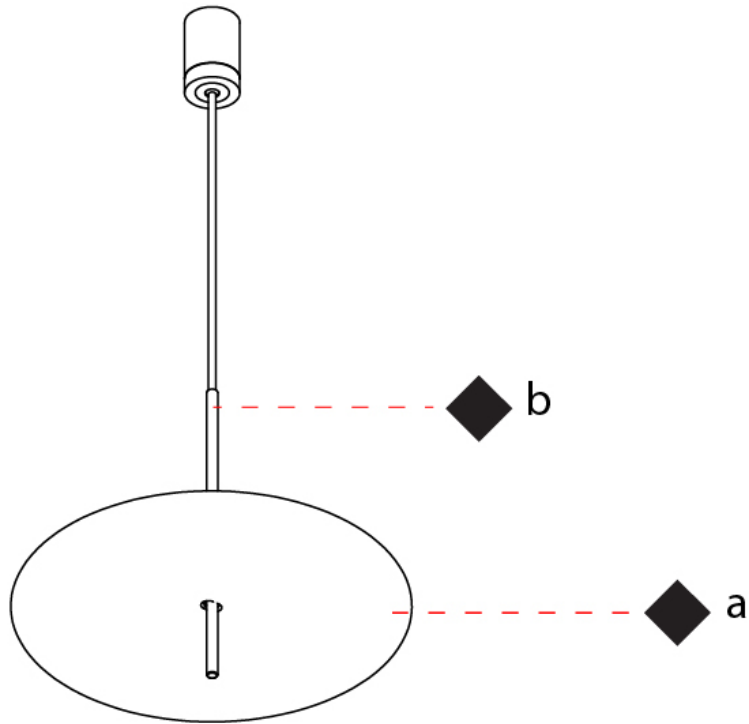

LUA SINGLE SUSPENSION

D41034-

PROJECT

TYPE

SPECIFIER

QUANTITY

DATE

D