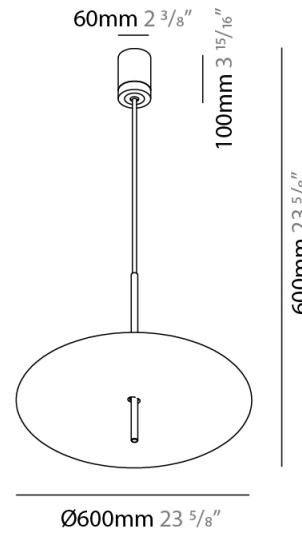

PROJECT	_____
TYPE	_____
SPECIFIER	_____
QUANTITY	_____
DATE	_____

LUA SINGLE SUSPENSION

D41034-

base number   Finish
Options

1. To build a product code in our configurator select the specify button on the base model # product page
2. To build a manual product code on this datasheet choose from the options listed below in blue font and add the suffix to the base model #

GENERAL

Series: Lua _____
Subseries: Lua Single _____
Brand: Icone _____
Division: Design _____
Mounting Type: Suspension _____
Mounting Location: Ceiling _____
Subcategory: Pendant _____

PHYSICAL

Shape: Disc _____
Diameter (mm): 600 _____
Diameter (in): 23 ⁵/₈ _____
Height (mm): 600 _____
Height (in): 23 ⁵/₈ _____
Light Distribution: Indirect _____
Fixture Finish: WHI / DCS / WAM / WGS / CGS _____
Fixture Material: Aluminum _____

ELECTRICAL

Lamp Type: LED _____
Total Output Wattage (W): 90 _____
Dimming: Electronic Low Voltage Dimming _____
Input Voltage (V): 120Vac Direct Line _____

LED

Color Temperature (°K): 3000 _____
Nominal Lumen (lm): 7650 _____
CRI: >90 CRI _____
Lamp Life (hrs): 50000 _____

OPTICAL

RATINGS AND CERTIFICATIONS

Certified By: Certified for North American Standards _____
IP rating: IP20 _____