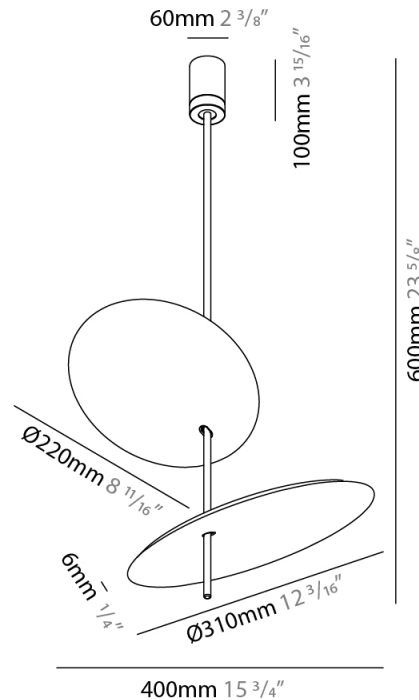

PROJECT	_____
TYPE	_____
SPECIFIER	_____
QUANTITY	_____
DATE	_____

LUA DOUBLE SUSPENSION

D41033-

base number   Finish
Options

1. To build a product code in our configurator select the specify button on the base model # product page
2. To build a manual product code on this datasheet choose from the options listed below in blue font and add the suffix to the base model #

GENERAL

Series: Lua _____
Subseries: Lua Double _____
Brand: Icone _____
Division: Design _____
Mounting Type: Suspension _____
Mounting Location: Ceiling _____
Subcategory: Pendant _____

PHYSICAL

Shape: Disc _____
Diameter (mm): 310 _____
Diameter (in): 12 ³/₁₆ _____
Width (mm): 400 _____
Width (in): 15 ³/₄ _____
Height (mm): 600 _____
Height (in): 23 ⁵/₈ _____
Light Distribution: Indirect _____
Fixture Finish: WHI / DCS / WAM / WGS / CGS _____
Fixture Material: Aluminum _____

ELECTRICAL

Lamp Type: LED _____
Input Wattage (W): 50 _____
Dimming: Electronic Low Voltage Dimming _____
Input Voltage (V): 120Vac Direct Line _____

LED

Color Temperature (°K): 3000 _____
Nominal Lumen (lm): 4250 _____
CRI: >90 CRI _____
Lamp Life (hrs): 50000 _____

OPTICAL

RATINGS AND CERTIFICATIONS

Certified By: Certified for North American Standards _____
IP rating: IP20 _____