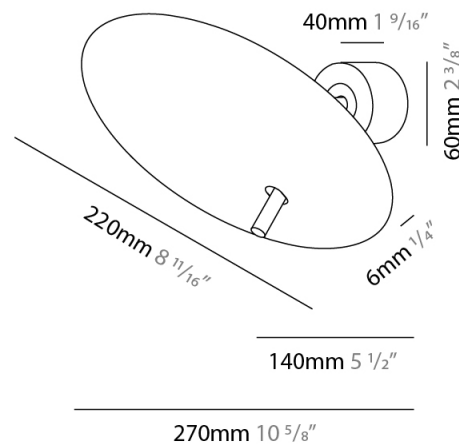

PROJECT	_____
TYPE	_____
SPECIFIER	_____
QUANTITY	_____
DATE	_____

LUA SINGLE SURFACE

D43015-

base number   Finish
Options

1. To build a product code in our configurator select the specify button on the base model # product page
2. To build a manual product code on this datasheet choose from the options listed below in blue font and add the suffix to the base model #

GENERAL

Series: Lua _____
Subseries: Lua Single _____
Brand: Icone _____
Division: Design _____
Mounting Type: Surface _____
Mounting Location: Wall _____
Subcategory: Ambient _____

PHYSICAL

Shape: Disc _____
Diameter (mm): 220 _____
Diameter (in): 8 ¹¹/₁₆ _____
Length (mm): 140 _____
Length (in): 5 ¹/₂ _____
Light Distribution: Indirect _____
Fixture Finish: WHI / DCS / WAM / WGS / CGS _____
Fixture Material: Aluminum _____

ELECTRICAL

Lamp Type: LED _____
Total Output Wattage (W): 20 _____
Dimming: Electronic Low Voltage Dimming _____
Driver Included: No _____
Input Voltage (V): 120Vac Direct Line _____

LED

Color Temperature (°K): 3000 _____
Nominal Lumen (lm): 1700 _____
CRI: >90 CRI _____
Lamp Life (hrs): 50000 _____

OPTICAL

RATINGS AND CERTIFICATIONS

Certified By: Certified for North American Standards _____
IP rating: IP20 _____