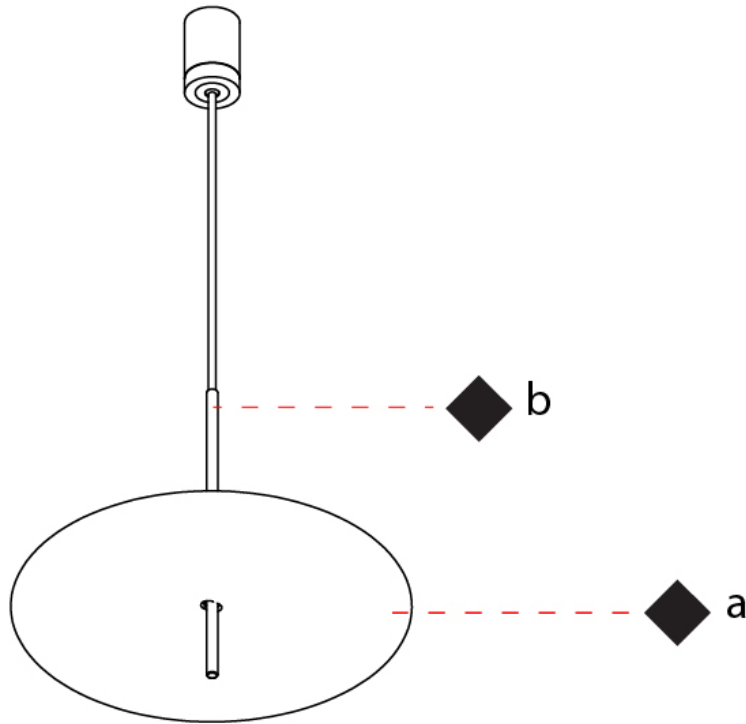

LUA SINGLE SUSPENSION

D41034-

PROJECT
TYPE
SPECIFIER
QUANTITY
DATE