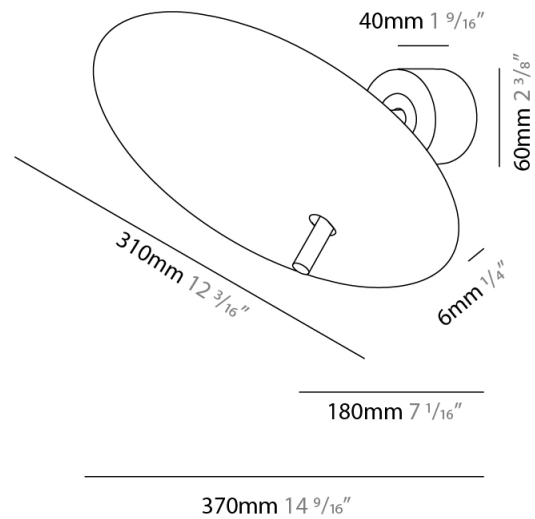

PROJECT
TYPE
SPECIFIER
QUANTITY
DATE

LUA SINGLE SURFACE

D43012-

base number   Finish
Options

1. To build a product code in our configurator select the specify button on the base model # product page
2. To build a manual product code on this datasheet choose from the options listed below in blue font and add the suffix to the base model #

GENERAL

Series: Lua
Subseries: Lua Single
Brand: Icone
Division: Design
Mounting Type: Surface
Mounting Location: Wall
Subcategory: Ambient

PHYSICAL

Shape: Disc
Diameter (mm): 310
Diameter (in): 12 3/16
Depth (mm): 180
Depth (in): 7 1/16
Light Distribution: Indirect
Fixture Finish: WHI / DCS / WAM / WGS / CGS
Fixture Material: Aluminum

ELECTRICAL

Lamp Type: LED
Total Output Wattage (W): 30
Dimming: Electronic Low Voltage Dimming
Input Voltage (V): 120Vac Direct Line

LED

Color Temperature (°K): 3000
Nominal Lumen (lm): 2550
CRI: >90 CRI
Lamp Life (hrs): 50000

OPTICAL

RATINGS AND CERTIFICATIONS

Certified By: Certified for North American Standards
IP rating: IP20