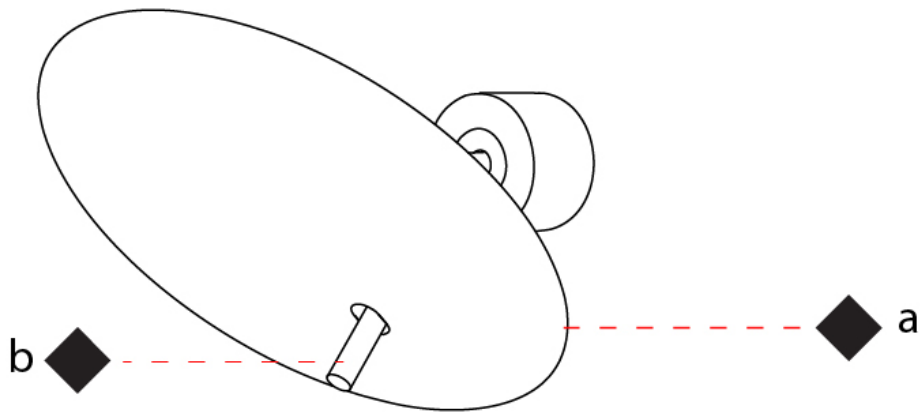

LUA SINGLE SURFACE

D43015-

PROJECT

TYPE

SPECIFIER

QUANTITY

DATE

D