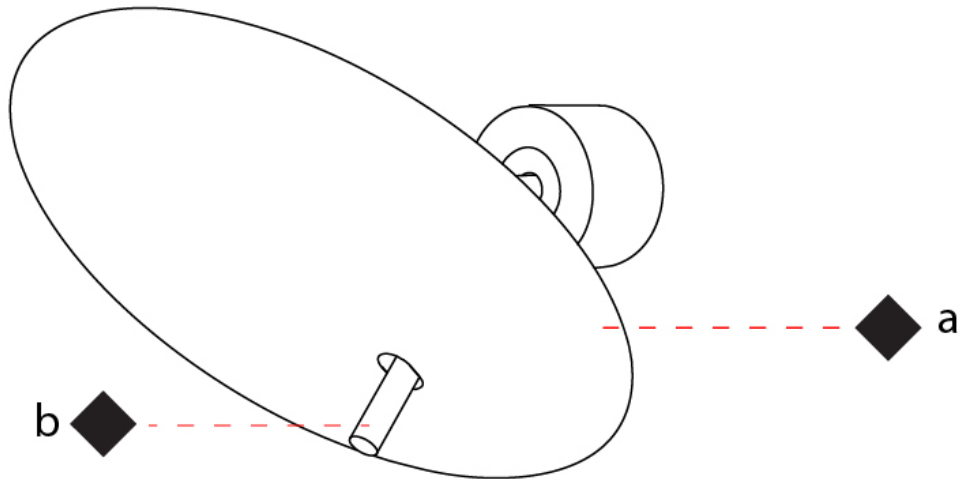

LUA SINGLE SURFACE

D43012-

PROJECT	_____
TYPE	_____
SPECIFIER	_____
QUANTITY	_____
DATE	_____

D