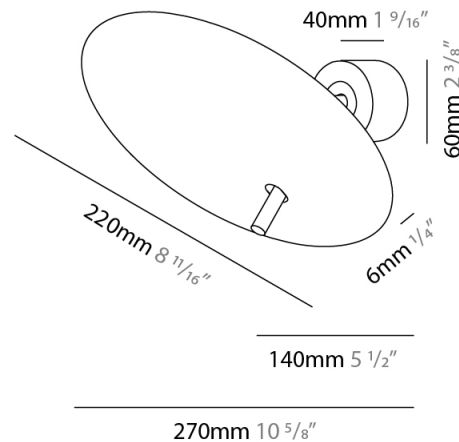

PROJECT	_____
TYPE	_____
SPECIFIER	_____
QUANTITY	_____
DATE	_____

LUA SINGLE SURFACE

D43015-

base number   Finish
Options

1. To build a product code in our configurator select the specify button on the base model # product page
2. To build a manual product code on this datasheet choose from the options listed below in blue font and add the suffix to the base model #

GENERAL

Series: Lua
Subseries: Lua Single
Brand: Icone
Division: Design
Mounting Type: Surface
Mounting Location: Wall
Subcategory: Ambient

PHYSICAL

Shape: Disc
Diameter (mm): 220
Diameter (in): 8 ¹¹/₁₆
Length (mm): 140
Length (in): 5 ¹/₂
Light Distribution: Indirect
Fixture Finish: WHI / DCS / WAM / WGS / CGS
Fixture Material: Aluminum

ELECTRICAL

Lamp Type: LED
Total Output Wattage (W): 20
Dimming: Electronic Low Voltage Dimming
Driver Included: No
Input Voltage (V): 120Vac Direct Line

LED

Color Temperature (°K): 3000
Nominal Lumen (lm): 1700
CRI: >90 CRI
Lamp Life (hrs): 50000

OPTICAL

RATINGS AND CERTIFICATIONS

Certified By: Certified for North American Standards
IP rating: IP20