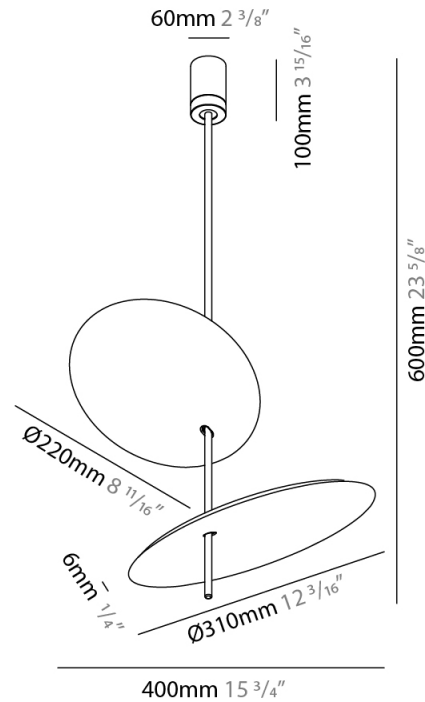

PROJECT	_____
TYPE	_____
SPECIFIER	_____
QUANTITY	_____
DATE	_____

LUA DOUBLE SUSPENSION

D41033-

base number   Finish
Options

1. To build a product code in our configurator select the specify button on the base model # product page
2. To build a manual product code on this datasheet choose from the options listed below in blue font and add the suffix to the base model #

GENERAL

Series: Lua _____
Subseries: Lua Double _____
Brand: Icone _____
Division: Design _____
Mounting Type: Suspension _____
Mounting Location: Ceiling _____
Subcategory: Pendant _____

PHYSICAL

Shape: Disc _____
Diameter (mm): 310 _____
Diameter (in): 12 ³/₁₆ _____
Width (mm): 400 _____
Width (in): 15 ³/₄ _____
Height (mm): 600 _____
Height (in): 23 ⁵/₈ _____
Light Distribution: Indirect _____
Fixture Finish: WHI / DCS / WAM / WGS / CGS _____
Fixture Material: Aluminum _____

ELECTRICAL

Lamp Type: LED _____
Input Wattage (W): 50 _____
Dimming: Electronic Low Voltage Dimming _____
Input Voltage (V): 120Vac Direct Line _____

LED

Color Temperature (°K): 3000 _____
Nominal Lumen (lm): 4250 _____
CRI: >90 CRI _____
Lamp Life (hrs): 50000 _____

OPTICAL

RATINGS AND CERTIFICATIONS

Certified By: Certified for North American Standards _____
IP rating: IP20 _____