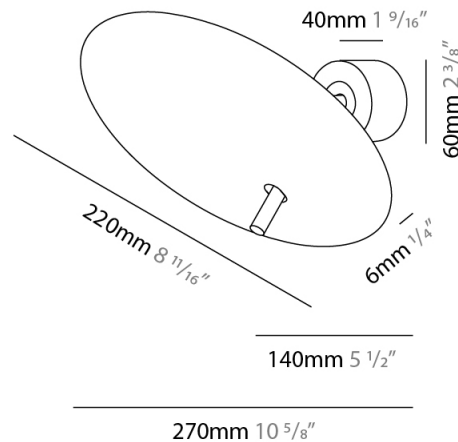

PROJECT	_____
TYPE	_____
SPECIFIER	_____
QUANTITY	_____
DATE	_____

LUA SINGLE SURFACE

D43015-

base number   Finish
Options

1. To build a product code in our configurator select the specify button on the base model # product page
2. To build a manual product code on this datasheet choose from the options listed below in blue font and add the suffix to the base model #

GENERAL

Series: Lua _____
Subseries: Lua Single _____
Brand: Icone _____
Division: Design _____
Mounting Type: Surface _____
Mounting Location: Wall _____
Subcategory: Ambient _____

PHYSICAL

Shape: Disc _____
Diameter (mm): 220 _____
Diameter (in): 8 ¹¹/₁₆ _____
Length (mm): 140 _____
Length (in): 5 ¹/₂ _____
Light Distribution: Indirect _____
Fixture Finish: WHI / DCS / WAM / WGS / CGS _____
Fixture Material: Aluminum _____

ELECTRICAL

Lamp Type: LED _____
Total Output Wattage (W): 20 _____
Dimming: Electronic Low Voltage Dimming _____
Driver Included: No _____
Input Voltage (V): 120Vac Direct Line _____

LED

Color Temperature (°K): 3000 _____
Nominal Lumen (lm): 1700 _____
CRI: >90 CRI _____
Lamp Life (hrs): 50000 _____

OPTICAL

RATINGS AND CERTIFICATIONS

Certified By: Certified for North American Standards _____
IP rating: IP20 _____