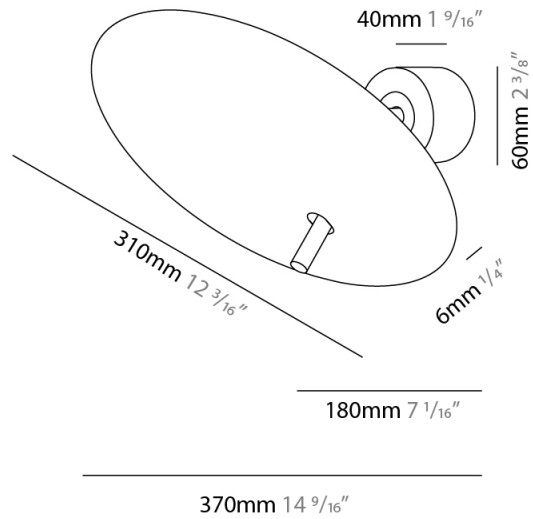

PROJECT	
TYPE	
SPECIFIER	
QUANTITY	
DATE	

LUA SINGLE SURFACE

D43012-

base number   Finish
Options

1. To build a product code in our configurator select the specify button on the base model # product page
2. To build a manual product code on this datasheet choose from the options listed below in blue font and add the suffix to the base model #

GENERAL

Series: Lua
Subseries: Lua Single
Brand: Icone
Division: Design
Mounting Type: Surface
Mounting Location: Wall
Subcategory: Ambient

PHYSICAL

Shape: Disc
Diameter (mm): 310
Diameter (in): 12 ³/₁₆
Depth (mm): 180
Depth (in): 7 ¹/₁₆
Light Distribution: Indirect
Fixture Finish: WHI / DCS / WAM / WGS / CGS
Fixture Material: Aluminum

ELECTRICAL

Lamp Type: LED
Total Output Wattage (W): 30
Dimming: Electronic Low Voltage Dimming
Input Voltage (V): 120Vac Direct Line

LED

Color Temperature (°K): 3000
Nominal Lumen (lm): 2550
CRI: >90 CRI
Lamp Life (hrs): 50000

OPTICAL

RATINGS AND CERTIFICATIONS

Certified By: Certified for North American Standards
IP rating: IP20