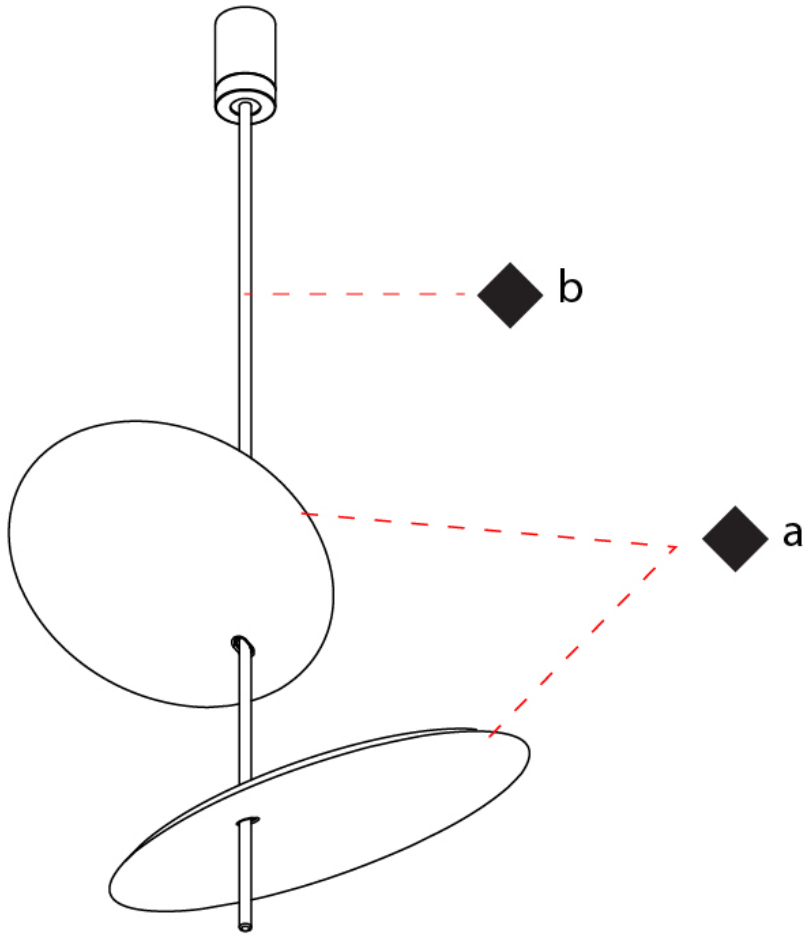

LUA DOUBLE SUSPENSION

D41033-

PROJECT
TYPE
SPECIFIER
QUANTITY
DATE

D