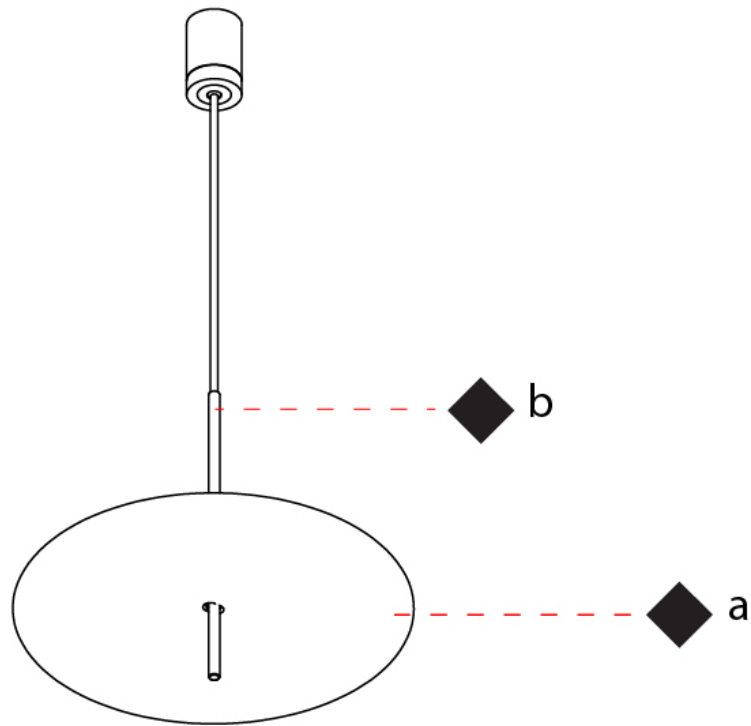

LUA SINGLE SUSPENSION

D41034-

PROJECT

TYPE

SPECIFIER

QUANTITY

DATE

D