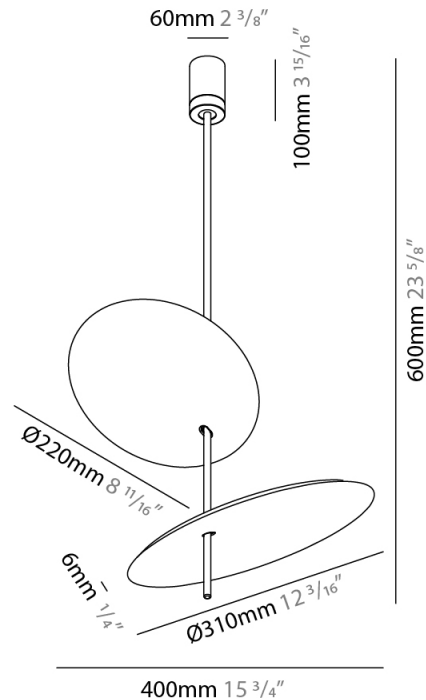

PROJECT	
TYPE	
SPECIFIER	
QUANTITY	
DATE	

LUA DOUBLE SUSPENSION

D41033-

base number   Finish
Options

1. To build a product code in our configurator select the specify button on the base model # product page
2. To build a manual product code on this datasheet choose from the options listed below in blue font and add the suffix to the base model #

GENERAL

Series: Lua
Subseries: Lua Double
Brand: Icone
Division: Design
Mounting Type: Suspension
Mounting Location: Ceiling
Subcategory: Pendant

PHYSICAL

Shape: Disc
Diameter (mm): 310
Diameter (in): 12 ³/₁₆
Width (mm): 400
Width (in): 15 ³/₄
Height (mm): 600
Height (in): 23 ⁵/₈
Light Distribution: Indirect
Fixture Finish: WHI / DCS / WAM / WGS / CGS
Fixture Material: Aluminum

ELECTRICAL

Lamp Type: LED
Input Wattage (W): 50
Dimming: Electronic Low Voltage Dimming
Input Voltage (V): 120Vac Direct Line

LED

Color Temperature (°K): 3000
Nominal Lumen (lm): 4250
CRI: >90 CRI
Lamp Life (hrs): 50000

OPTICAL

RATINGS AND CERTIFICATIONS

Certified By: Certified for North American Standards
IP rating: IP20