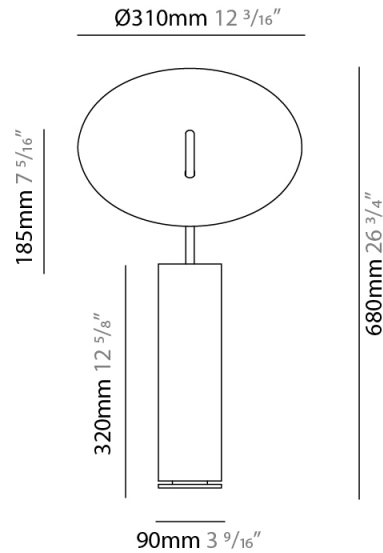

LUA PORTABLE

D44004-

base number   Finish
Options

1. To build a product code in our configurator select the specify button on the base model # product page
2. To build a manual product code on this datasheet choose from the options listed below in blue font and add the suffix to the base model #

GENERAL

Series: Lua
Brand: Icone
Division: Design
Mounting Type: Portable
Mounting Location: Table
Subcategory: Ambient

PHYSICAL

Shape: Round
Diameter (mm): 310
Diameter (in): 12 ³/₁₆
Length (mm): 680
Length (in): 26 ³/₄
Light Distribution: Indirect
Fixture Finish: WHI / DCS / WAM / WGS / CGS
Fixture Material: Aluminum
Upon Request: Bolt Down

ELECTRICAL

Lamp Type: LED
Total Output Wattage (W): 30
Dimming: Electronic Low Voltage Dimming
Driver Location: Inline Transformer Plug
Input Voltage (V): 120

LED

Color Temperature (°K): 3000
Nominal Lumen (lm): 2550
CRI: >90 CRI
Lamp Life (hrs): 50000

OPTICAL

RATINGS AND CERTIFICATIONS

Certified By: Certified for North American Standards
IP rating: IP20