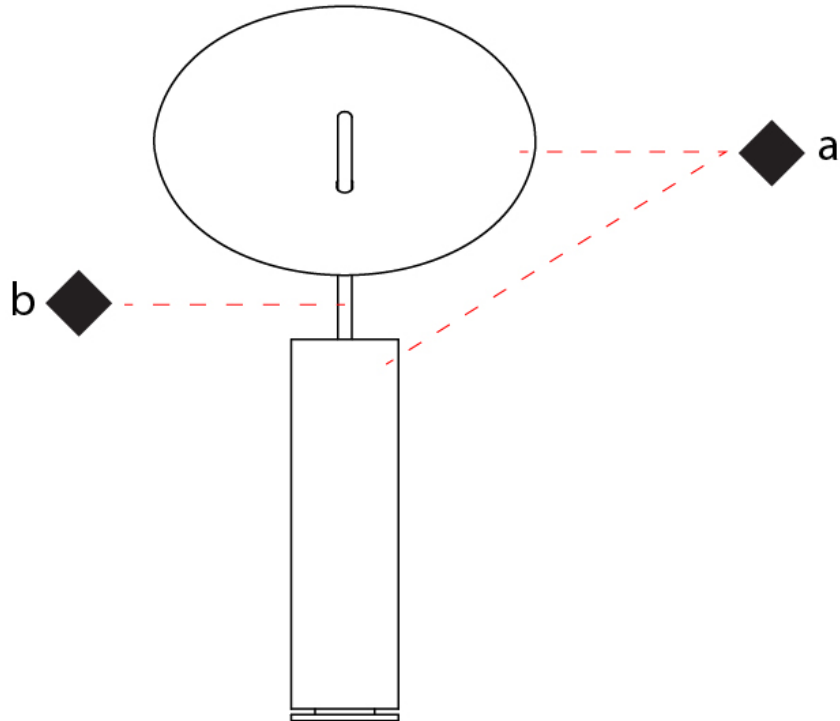

LUA PORTABLE

D44004-

PROJECT
TYPE
SPECIFIER
QUANTITY
DATE