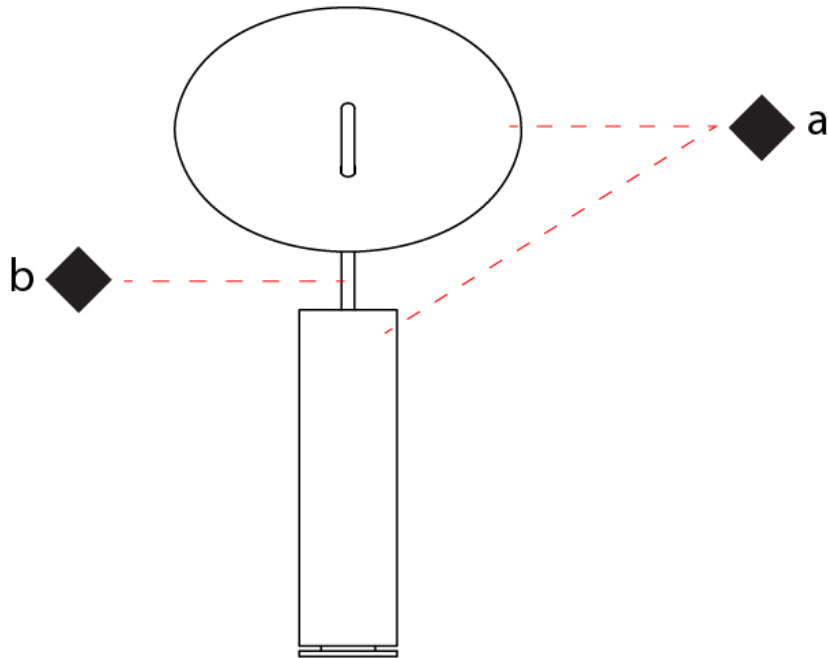

LUA PORTABLE

D44005-

PROJECT	_____
TYPE	_____
SPECIFIER	_____
QUANTITY	_____
DATE	_____

D