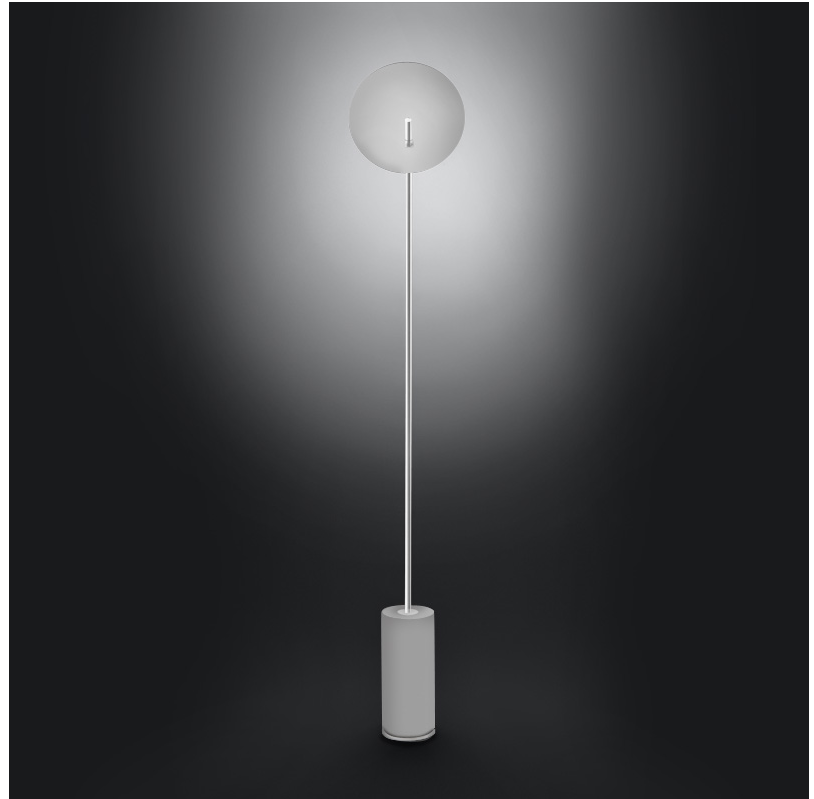

LUA PORTABLE

D44006-

base number   Finish
Options

1. To build a product code in our configurator select the specify button on the base model # product page
2. To build a manual product code on this datasheet choose from the options listed below in blue font and add the suffix to the base model #

GENERAL

Series: Lua
Partner: Icone
Division: Design
Installation: Portable
Product Type: Floor
Mounting Location: Floor
Light Distribution: Indirect

PHYSICAL

Shape: Round
Diameter (mm): 310
Diameter (in): 12 ³/₁₆
Length (mm): 1900
Length (in): 74 ¹³/₁₆
Fixture Finish: WHI / WGS / BGS / RGS
Fixture Material: Aluminum
Upon Request: Bolt Down

ELECTRICAL

Lamp Type: LED
Total Output Wattage (W): 30
Dimming: Electronic Low Voltage Dimming
Driver Location: Inline Transformer Plug
Input Voltage (V): 120

LED

Color Temperature (°K): 3000
Nominal Lumen (lm): 2550
CRI: >90 CRI
Lamp Life (hrs): 50000

OPTICAL

RATINGS AND CERTIFICATIONS

Certified By: Certified for North American Standards
IP rating: IP20

PROJECT	_____
TYPE	_____
SPECIFIER	_____
QUANTITY	_____
DATE	_____