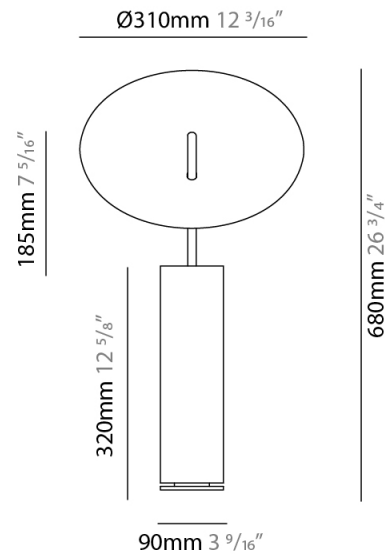

PROJECT
TYPE
SPECIFIER
QUANTITY
DATE

LUA PORTABLE

D44004-

base number   Finish
Options

1. To build a product code in our configurator select the specify button on the base model # product page
2. To build a manual product code on this datasheet choose from the options listed below in blue font and add the suffix to the base model #

GENERAL

Series: Lua
Partner: Icone
Division: Design
Installation: Portable
Product Type: Table
Mounting Location: Table
Light Distribution: Indirect

PHYSICAL

Shape: Round
Diameter (mm): 310
Diameter (in): 12 ³/₁₆
Length (mm): 680
Length (in): 26 ³/₄
Fixture Finish: WHI / WGS / BGS / RGS
Fixture Material: Aluminum
Upon Request: Bolt Down

ELECTRICAL

Lamp Type: LED
Total Output Wattage (W): 30
Dimming: Electronic Low Voltage Dimming
Driver Location: Inline Transformer Plug
Input Voltage (V): 120

LED

Color Temperature (°K): 3000
Nominal Lumen (lm): 2550
CRI: >90 CRI
Lamp Life (hrs): 50000

OPTICAL

RATINGS AND CERTIFICATIONS

Certified By: Certified for North American Standards
IP rating: IP20