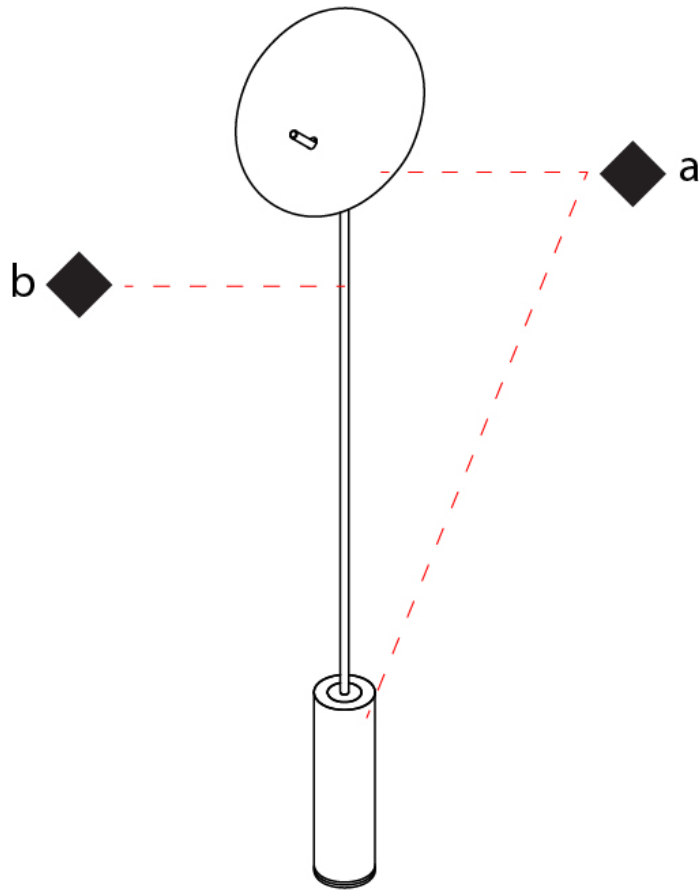

PROJECT
TYPE
SPECIFIER
QUANTITY
DATE