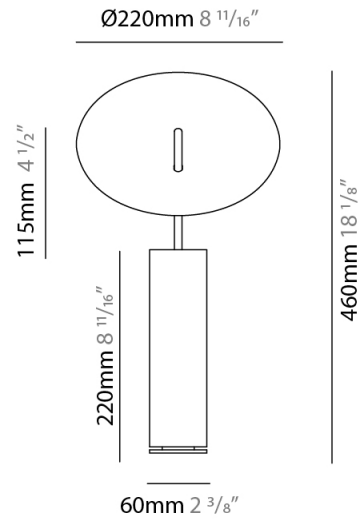

PROJECT
TYPE
SPECIFIER
QUANTITY
DATE

LUA PORTABLE

D44005-

base number   Finish
Options

1. To build a product code in our configurator select the specify button on the base model # product page
2. To build a manual product code on this datasheet choose from the options listed below in blue font and add the suffix to the base model #

GENERAL

Series: Lua
Partner: Icone
Division: Design
Installation: Portable
Product Type: Table
Mounting Location: Table
Light Distribution: Indirect

PHYSICAL

Shape: Round
Diameter (mm): 220
Diameter (in): 8 ¹¹/₁₆
Length (mm): 460
Length (in): 18 ¹/₈
Fixture Finish: WHI / WGS / BGS / RGS
Fixture Material: Aluminum
Upon Request: Bolt Down

ELECTRICAL

Lamp Type: LED
Total Output Wattage (W): 15
Dimming: Electronic Low Voltage Dimming
Driver Location: Inline Transformer Plug
Input Voltage (V): 120

LED

Color Temperature (°K): 3000
Nominal Lumen (lm): 1275
CRI: >90 CRI
Lamp Life (hrs): 50000

OPTICAL

RATINGS AND CERTIFICATIONS

Certified By: Certified for North American Standards
IP rating: IP20