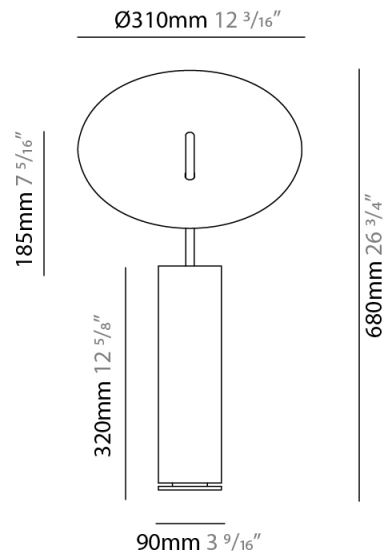

PROJECT
TYPE
SPECIFIER
QUANTITY
DATE

LUA PORTABLE

D44004-

base number   Finish
Options

1. To build a product code in our configurator select the specify button on the base model # product page
2. To build a manual product code on this datasheet choose from the options listed below in blue font and add the suffix to the base model #

GENERAL

Series: Lua
Partner: Icone
Division: Design
Installation: Portable
Product Type: Table
Mounting Location: Table
Light Distribution: Indirect

PHYSICAL

Shape: Round
Diameter (mm): 310
Diameter (in): 12 ³/₁₆
Length (mm): 680
Length (in): 26 ³/₄
Fixture Finish: WHI / WGS / BGS / RGS
Fixture Material: Aluminum
Upon Request: Bolt Down

ELECTRICAL

Lamp Type: LED
Total Output Wattage (W): 30
Dimming: Electronic Low Voltage Dimming
Driver Location: Inline Transformer Plug
Input Voltage (V): 120

LED

Color Temperature (°K): 3000
Nominal Lumen (lm): 2550
CRI: >90 CRI
Lamp Life (hrs): 50000

OPTICAL

RATINGS AND CERTIFICATIONS

Certified By: Certified for North American Standards
IP rating: IP20