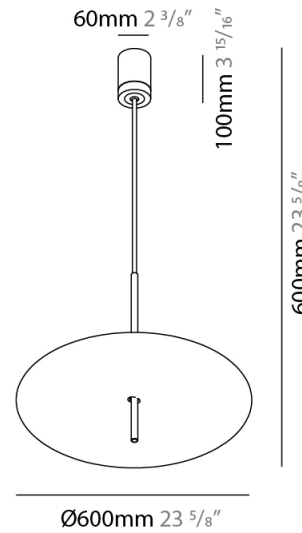

PROJECT	_____
TYPE	_____
SPECIFIER	_____
QUANTITY	_____
DATE	_____

LUA SINGLE SUSPENSION

D41034-

base number   Finish
Options

1. To build a product code in our configurator select the specify button on the base model # product page
2. To build a manual product code on this datasheet choose from the options listed below in blue font and add the suffix to the base model #

GENERAL

Series: Lua
Subseries: Lua Single
Brand: Icone
Division: Design
Mounting Type: Suspension
Mounting Location: Ceiling
Subcategory: Pendant

PHYSICAL

Shape: Disc
Diameter (mm): 600
Diameter (in): 23 5/8
Height (mm): 600
Height (in): 23 5/8
Light Distribution: Indirect
Fixture Finish: WHI / DCS / WAM / WGS / CGS
Fixture Material: Aluminum

ELECTRICAL

Lamp Type: LED
Total Output Wattage (W): 90
Dimming: Electronic Low Voltage Dimming
Input Voltage (V): 120Vac Direct Line

LED

Color Temperature (°K): 3000
Nominal Lumen (lm): 7650
CRI: >90 CRI
Lamp Life (hrs): 50000

OPTICAL

RATINGS AND CERTIFICATIONS

Certified By: Certified for North American Standards
IP rating: IP20