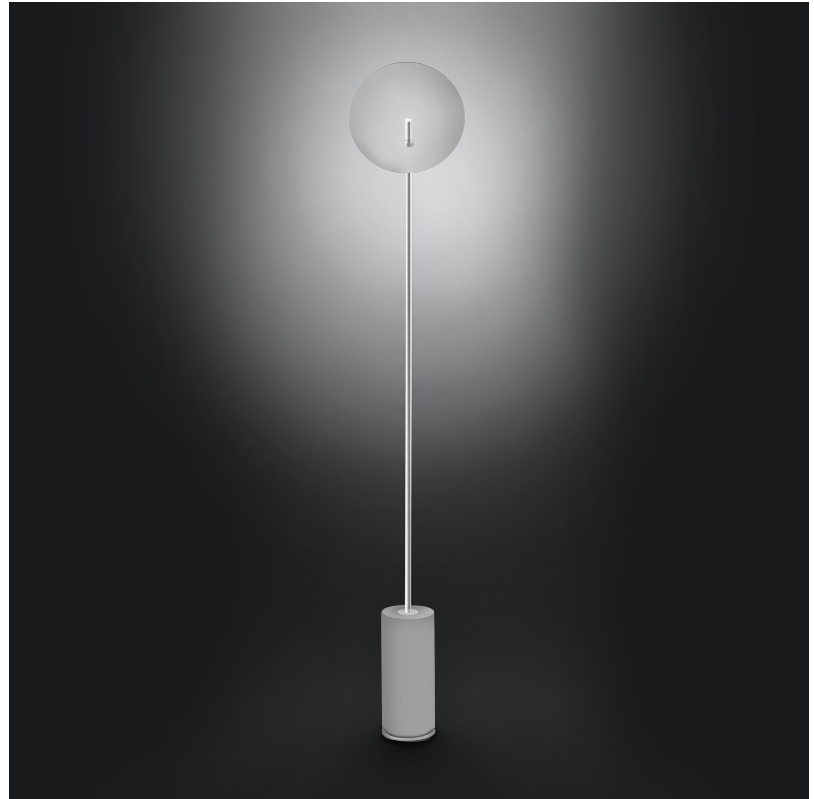

PROJECT
TYPE
SPECIFIER
QUANTITY
DATE

LUA PORTABLE

D44006-

base number   Finish
Options

1. To build a product code in our configurator select the specify button on the base model # product page
2. To build a manual product code on this datasheet choose from the options listed below in blue font and add the suffix to the base model #

GENERAL

Series: Lua
Brand: Icone
Division: Design
Mounting Type: Portable
Mounting Location: Floor
Subcategory: Ambient

PHYSICAL

Shape: Round
Diameter (mm): 310
Diameter (in): 12 ³/₁₆
Length (mm): 1900
Length (in): 74 ¹³/₁₆
Light Distribution: Indirect
Fixture Finish: WHI / DCS / WAM / WGS / CGS
Fixture Material: Aluminum
Upon Request: Bolt Down

ELECTRICAL

Lamp Type: LED
Total Output Wattage (W): 30
Dimming: Electronic Low Voltage Dimming
Driver Location: Inline Transformer Plug
Input Voltage (V): 120

LED

Color Temperature (°K): 3000
Nominal Lumen (lm): 2550
CRI: >90 CRI
Lamp Life (hrs): 50000

OPTICAL

RATINGS AND CERTIFICATIONS

Certified By: Certified for North American Standards
IP rating: IP20