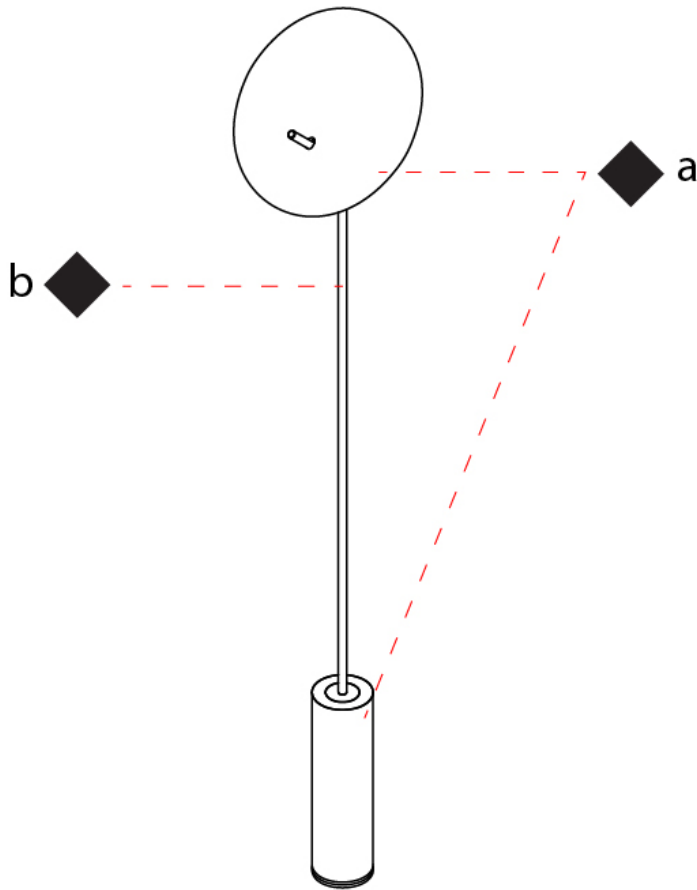

PROJECT
TYPE
SPECIFIER
QUANTITY
DATE