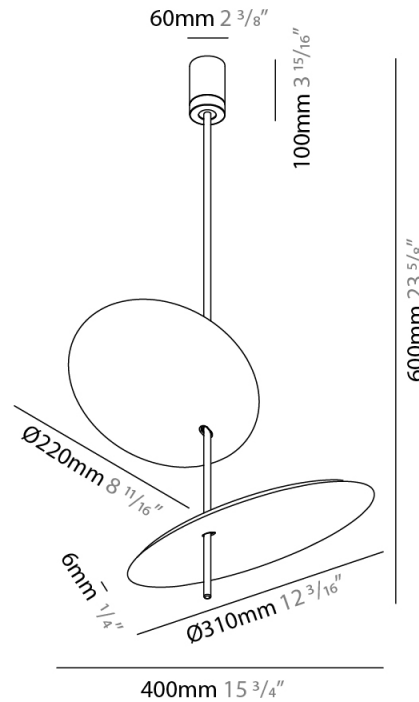

PROJECT	_____
TYPE	_____
SPECIFIER	_____
QUANTITY	_____
DATE	_____

LUA DOUBLE SUSPENSION

D41033-

base number   Finish
Options

1. To build a product code in our configurator select the specify button on the base model # product page
2. To build a manual product code on this datasheet choose from the options listed below in blue font and add the suffix to the base model #

GENERAL

Series: Lua _____
Subseries: Lua Double _____
Brand: Icone _____
Division: Design _____
Mounting Type: Suspension _____
Mounting Location: Ceiling _____
Subcategory: Pendant _____

PHYSICAL

Shape: Disc _____
Diameter (mm): 310 _____
Diameter (in): 12 ³/₁₆ _____
Width (mm): 400 _____
Width (in): 15 ³/₄ _____
Height (mm): 600 _____
Height (in): 23 ⁵/₈ _____
Light Distribution: Indirect _____
Fixture Finish: WHI / DCS / WAM / WGS / CGS _____
Fixture Material: Aluminum _____

ELECTRICAL

Lamp Type: LED _____
Input Wattage (W): 50 _____
Dimming: Electronic Low Voltage Dimming _____
Input Voltage (V): 120Vac Direct Line _____

LED

Color Temperature (°K): 3000 _____
Nominal Lumen (lm): 4250 _____
CRI: >90 CRI _____
Lamp Life (hrs): 50000 _____

OPTICAL

RATINGS AND CERTIFICATIONS

Certified By: Certified for North American Standards _____
IP rating: IP20 _____