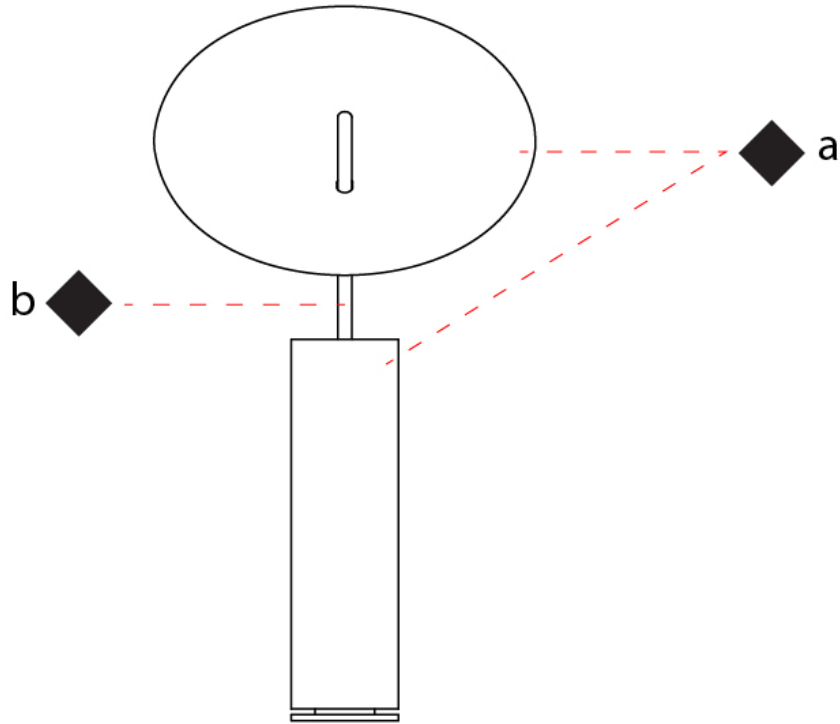

PROJECT	_____
TYPE	_____
SPECIFIER	_____
QUANTITY	_____
DATE	_____