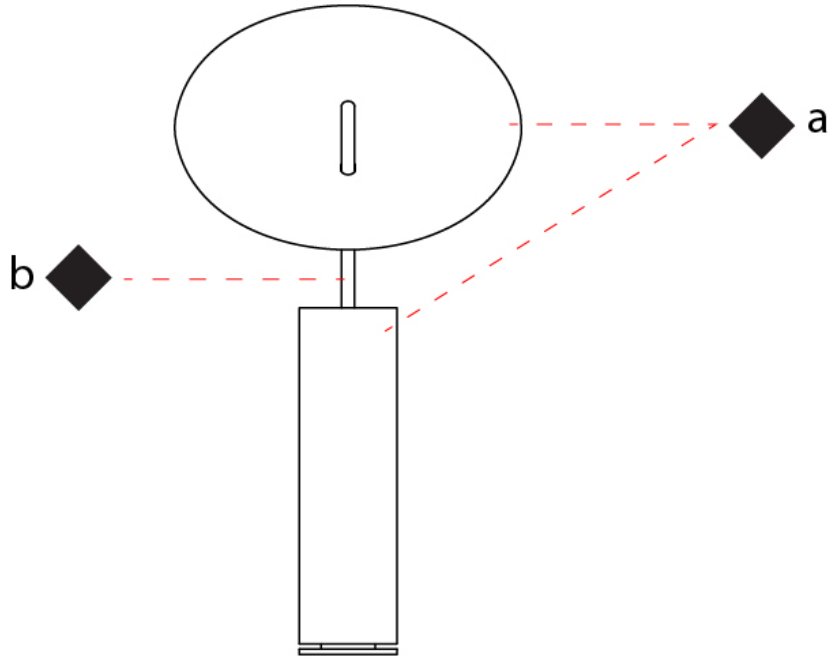

LUA PORTABLE

D44005-

PROJECT	_____
TYPE	_____
SPECIFIER	_____
QUANTITY	_____
DATE	_____