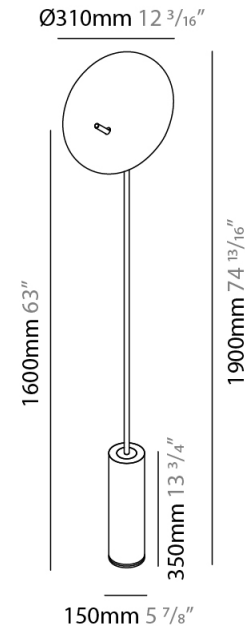

LUA PORTABLE

D44006-

base number   Finish
Options

1. To build a product code in our configurator select the specify button on the base model # product page
2. To build a manual product code on this datasheet choose from the options listed below in blue font and add the suffix to the base model #

GENERAL

Series: Lua
Brand: Icone
Division: Design
Mounting Type: Portable
Mounting Location: Floor
Subcategory: Ambient

PHYSICAL

Shape: Round
Diameter (mm): 310
Diameter (in): 12 ³/₁₆
Length (mm): 1900
Length (in): 74 ¹³/₁₆
Light Distribution: Indirect
Fixture Finish: WHI / DCS / WAM / WGS / CGS
Fixture Material: Aluminum
Upon Request: Bolt Down

ELECTRICAL

Lamp Type: LED
Total Output Wattage (W): 30
Dimming: Electronic Low Voltage Dimming
Driver Location: Inline Transformer Plug
Input Voltage (V): 120

LED

Color Temperature (°K): 3000
Nominal Lumen (lm): 2550
CRI: >90 CRI
Lamp Life (hrs): 50000

OPTICAL

RATINGS AND CERTIFICATIONS

Certified By: Certified for North American Standards
IP rating: IP20

PROJECT	_____
TYPE	_____
SPECIFIER	_____
QUANTITY	_____
DATE	_____