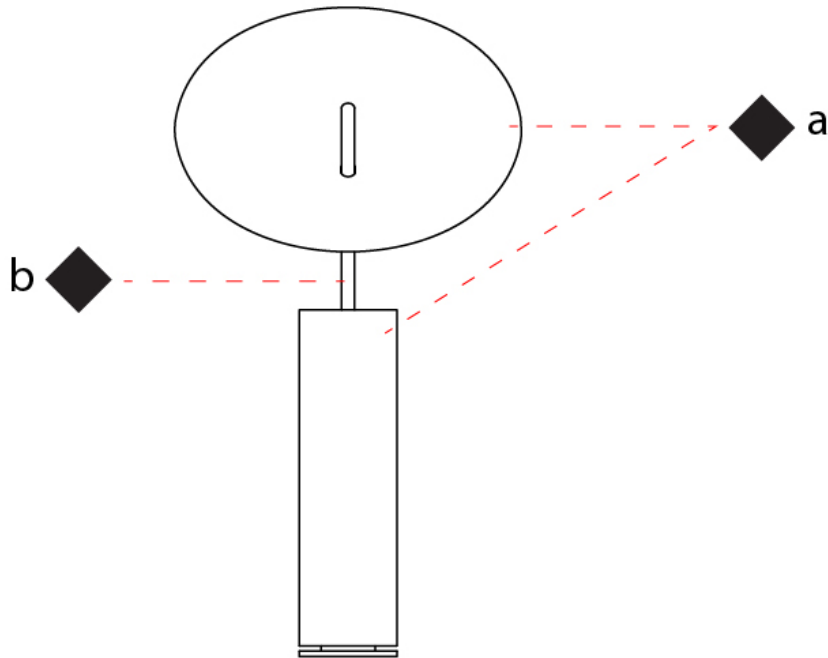

PROJECT	_____
TYPE	_____
SPECIFIER	_____
QUANTITY	_____
DATE	_____