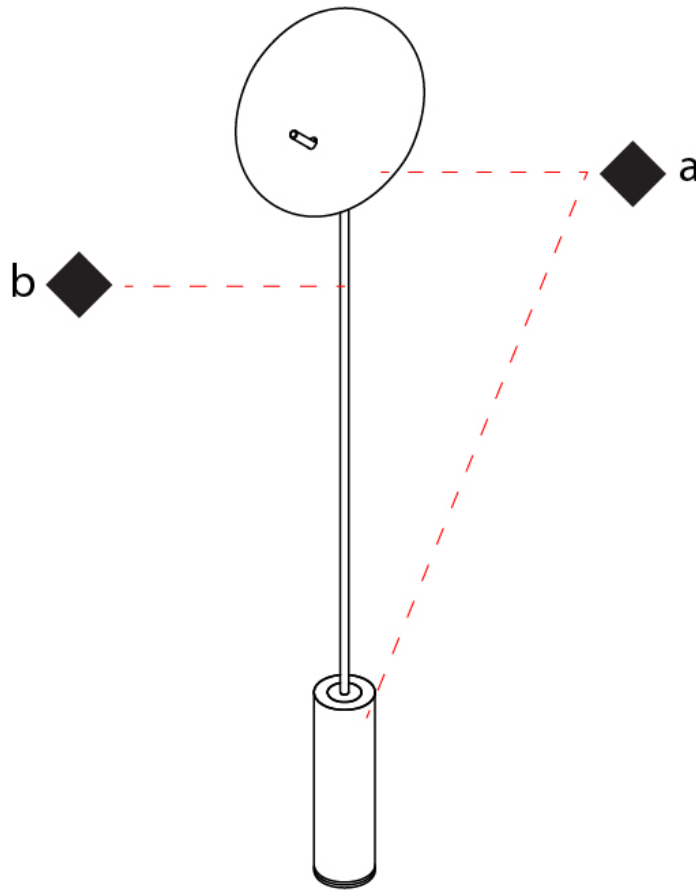

PROJECT	_____
TYPE	_____
SPECIFIER	_____
QUANTITY	_____
DATE	_____