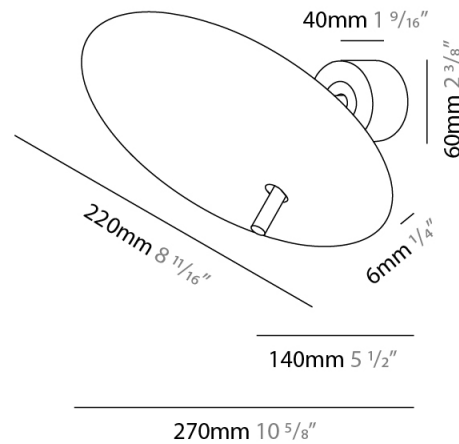

LUA SINGLE SURFACE

D43015-

base number   Finish
Options

PROJECT	_____
TYPE	_____
SPECIFIER	_____
QUANTITY	_____
DATE	_____

1. To build a product code in our configurator select the specify button on the base model # product page
2. To build a manual product code on this datasheet choose from the options listed below in blue font and add the suffix to the base model #

GENERAL

Series: Lua _____
Subseries: Lua Single _____
Brand: Icone _____
Division: Design _____
Mounting Type: Surface _____
Mounting Location: Wall _____
Subcategory: Ambient _____

PHYSICAL

Shape: Disc _____
Diameter (mm): 220 _____
Diameter (in): 8 ¹¹/₁₆ _____
Length (mm): 140 _____
Length (in): 5 ¹/₂ _____
Light Distribution: Indirect _____
Fixture Finish: WHI / DCS / WAM / WGS / CGS _____
Fixture Material: Aluminum _____

ELECTRICAL

Lamp Type: LED _____
Total Output Wattage (W): 20 _____
Dimming: Electronic Low Voltage Dimming _____
Driver Included: No _____
Input Voltage (V): 120Vac Direct Line _____

LED

Color Temperature (°K): 3000 _____
Nominal Lumen (lm): 1700 _____
CRI: >90 CRI _____
Lamp Life (hrs): 50000 _____

OPTICAL

RATINGS AND CERTIFICATIONS

Certified By: Certified for North American Standards _____
IP rating: IP20 _____