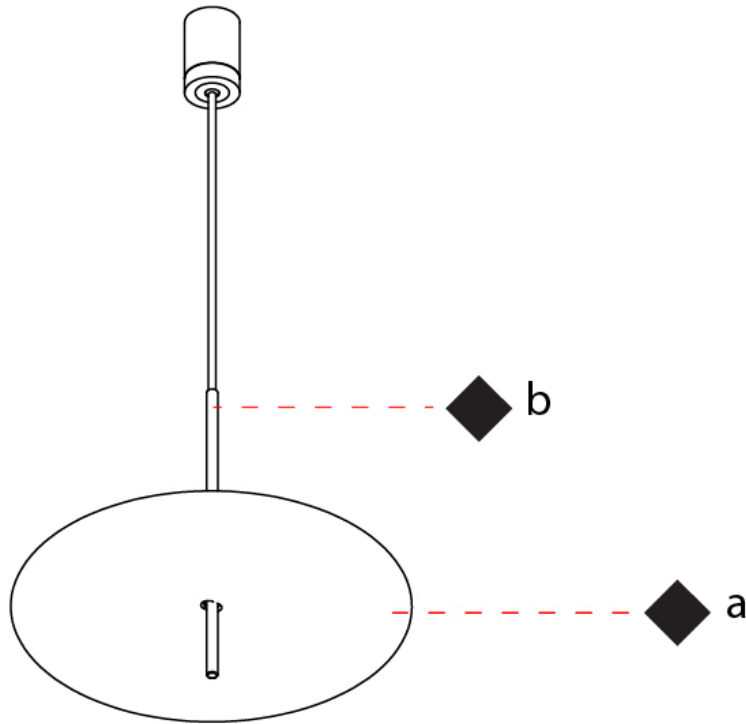

LUA SINGLE SUSPENSION

D41034-

PROJECT	_____
TYPE	_____
SPECIFIER	_____
QUANTITY	_____
DATE	_____

D