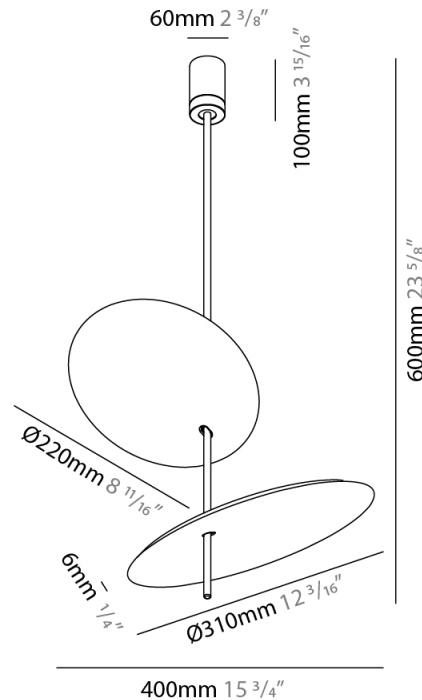

PROJECT	
TYPE	
SPECIFIER	
QUANTITY	
DATE	

LUA DOUBLE SUSPENSION

D41033-

base number   Finish
Options

1. To build a product code in our configurator select the specify button on the base model # product page
2. To build a manual product code on this datasheet choose from the options listed below in blue font and add the suffix to the base model #

GENERAL

Series: Lua
Subseries: Lua Double
Brand: Icone
Division: Design
Mounting Type: Suspension
Mounting Location: Ceiling
Subcategory: Pendant

PHYSICAL

Shape: Disc
Diameter (mm): 310
Diameter (in): 12 ³/₁₆
Width (mm): 400
Width (in): 15 ³/₄
Height (mm): 600
Height (in): 23 ⁵/₈
Light Distribution: Indirect
Fixture Finish: WHI / DCS / WAM / WGS / CGS
Fixture Material: Aluminum

ELECTRICAL

Lamp Type: LED
Input Wattage (W): 50
Dimming: Electronic Low Voltage Dimming
Input Voltage (V): 120Vac Direct Line

LED

Color Temperature (°K): 3000
Nominal Lumen (lm): 4250
CRI: >90 CRI
Lamp Life (hrs): 50000

OPTICAL

RATINGS AND CERTIFICATIONS

Certified By: Certified for North American Standards
IP rating: IP20