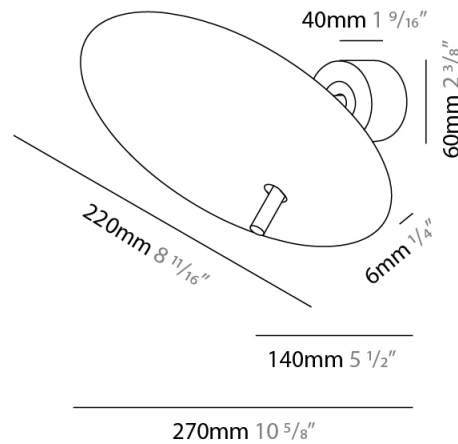

PROJECT	_____
TYPE	_____
SPECIFIER	_____
QUANTITY	_____
DATE	_____

LUA SINGLE SURFACE

D43015-

base number   Finish
Options

1. To build a product code in our configurator select the specify button on the base model # product page
2. To build a manual product code on this datasheet choose from the options listed below in blue font and add the suffix to the base model #

GENERAL

Series: Lua _____
Subseries: Lua Single _____
Brand: Icone _____
Division: Design _____
Mounting Type: Surface _____
Mounting Location: Wall _____
Subcategory: Ambient _____

PHYSICAL

Shape: Disc _____
Diameter (mm): 220 _____
Diameter (in): 8 ¹¹/₁₆ _____
Length (mm): 140 _____
Length (in): 5 ¹/₂ _____
Light Distribution: Indirect _____
Fixture Finish: WHI / DCS / WAM / WGS / CGS _____
Fixture Material: Aluminum _____

ELECTRICAL

Lamp Type: LED _____
Total Output Wattage (W): 20 _____
Dimming: Electronic Low Voltage Dimming _____
Driver Included: No _____
Input Voltage (V): 120Vac Direct Line _____

LED

Color Temperature (°K): 3000 _____
Nominal Lumen (lm): 1700 _____
CRI: >90 CRI _____
Lamp Life (hrs): 50000 _____

OPTICAL

RATINGS AND CERTIFICATIONS

Certified By: Certified for North American Standards _____
IP rating: IP20 _____