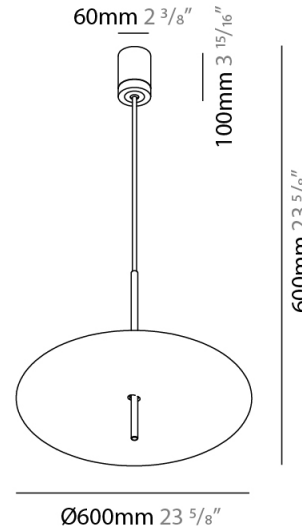

PROJECT	_____
TYPE	_____
SPECIFIER	_____
QUANTITY	_____
DATE	_____

LUA SINGLE SUSPENSION

D41034-

base number   Finish
Options

1. To build a product code in our configurator select the specify button on the base model # product page
2. To build a manual product code on this datasheet choose from the options listed below in blue font and add the suffix to the base model #

GENERAL

Series: Lua _____
Subseries: Lua Single _____
Brand: Icone _____
Division: Design _____
Mounting Type: Suspension _____
Mounting Location: Ceiling _____
Subcategory: Pendant _____

PHYSICAL

Shape: Disc _____
Diameter (mm): 600 _____
Diameter (in): 23 ⁵/₈ _____
Height (mm): 600 _____
Height (in): 23 ⁵/₈ _____
Light Distribution: Indirect _____
Fixture Finish: WHI / DCS / WAM / WGS / CGS _____
Fixture Material: Aluminum _____

ELECTRICAL

Lamp Type: LED _____
Total Output Wattage (W): 90 _____
Dimming: Electronic Low Voltage Dimming _____
Input Voltage (V): 120Vac Direct Line _____

LED

Color Temperature (°K): 3000 _____
Nominal Lumen (lm): 7650 _____
CRI: >90 CRI _____
Lamp Life (hrs): 50000 _____

OPTICAL

RATINGS AND CERTIFICATIONS

Certified By: Certified for North American Standards _____
IP rating: IP20 _____