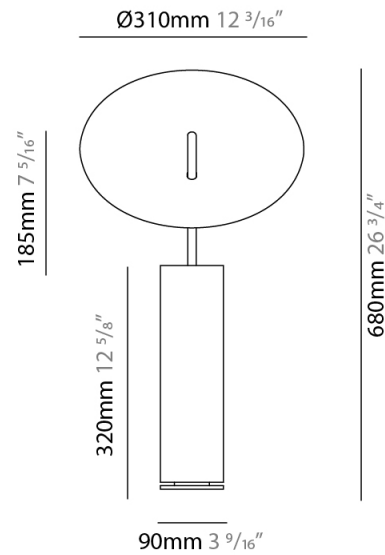

PROJECT
TYPE
SPECIFIER
QUANTITY
DATE

LUA PORTABLE

D44004-

base number   Finish
Options

1. To build a product code in our configurator select the specify button on the base model # product page
2. To build a manual product code on this datasheet choose from the options listed below in blue font and add the suffix to the base model #

GENERAL

Series: Lua
Partner: Icone
Division: Design
Installation: Portable
Product Type: Table
Mounting Location: Table
Light Distribution: Indirect

PHYSICAL

Shape: Round
Diameter (mm): 310
Diameter (in): 12 ³/₁₆
Length (mm): 680
Length (in): 26 ³/₄
Fixture Finish: WHI / WGS / BGS / RGS
Fixture Material: Aluminum
Upon Request: Bolt Down

ELECTRICAL

Lamp Type: LED
Total Output Wattage (W): 30
Dimming: Electronic Low Voltage Dimming
Driver Location: Inline Transformer Plug
Input Voltage (V): 120

LED

Color Temperature (°K): 3000
Nominal Lumen (lm): 2550
CRI: >90 CRI
Lamp Life (hrs): 50000

OPTICAL

RATINGS AND CERTIFICATIONS

Certified By: Certified for North American Standards
IP rating: IP20