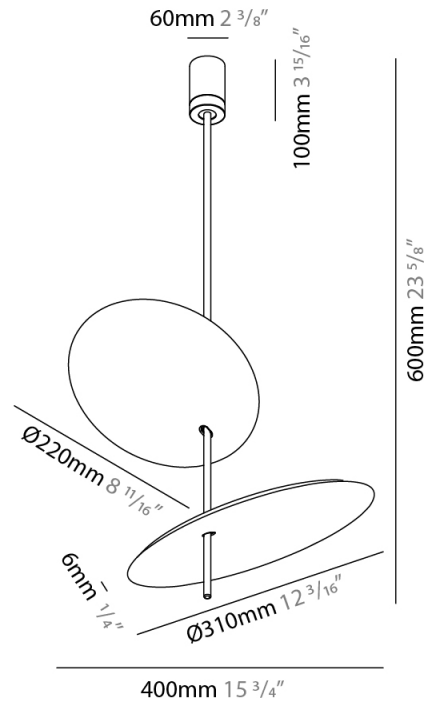

PROJECT	_____
TYPE	_____
SPECIFIER	_____
QUANTITY	_____
DATE	_____

LUA DOUBLE SUSPENSION

D41033-

base number   Finish
Options

1. To build a product code in our configurator select the specify button on the base model # product page
2. To build a manual product code on this datasheet choose from the options listed below in blue font and add the suffix to the base model #

GENERAL

Series: Lua _____
Subseries: Lua Double _____
Partner: Icone _____
Division: Design _____
Installation: Suspension _____
Product Type: Pendant _____
Mounting Location: Ceiling _____
Light Distribution: Indirect _____

PHYSICAL

Shape: Disc _____
Diameter (mm): 310 _____
Diameter (in): 12 ³/₁₆ _____
Width (mm): 400 _____
Width (in): 15 ³/₄ _____
Height (mm): 600 _____
Height (in): 23 ⁵/₈ _____
Fixture Finish: WHI / WGS / BGS / RGS _____
Fixture Material: Aluminum _____

ELECTRICAL

Lamp Type: LED _____
Input Wattage (W): 50 _____
Dimming: Electronic Low Voltage Dimming _____
Input Voltage (V): 120Vac Direct Line _____

LED

Color Temperature (°K): 3000 _____
Nominal Lumen (lm): 4250 _____
CRI: >90 CRI _____
Lamp Life (hrs): 50000 _____

OPTICAL

RATINGS AND CERTIFICATIONS

Certified By: Certified for North American Standards _____
IP rating: IP20 _____