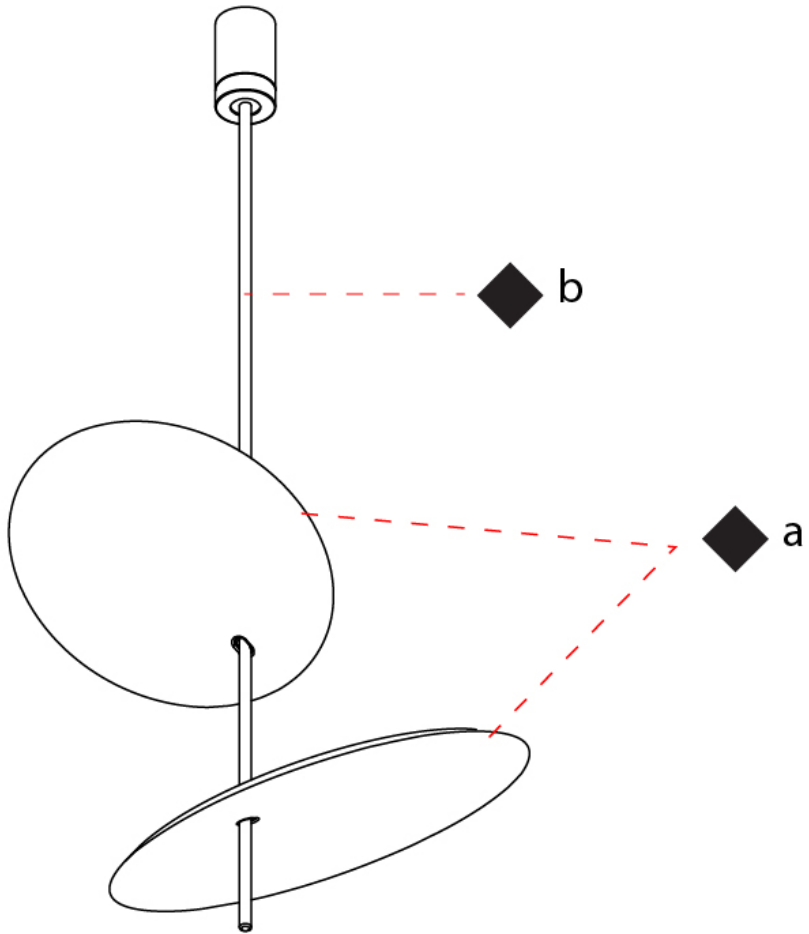

LUA DOUBLE SUSPENSION

D41033-

PROJECT
TYPE
SPECIFIER
QUANTITY
DATE

D