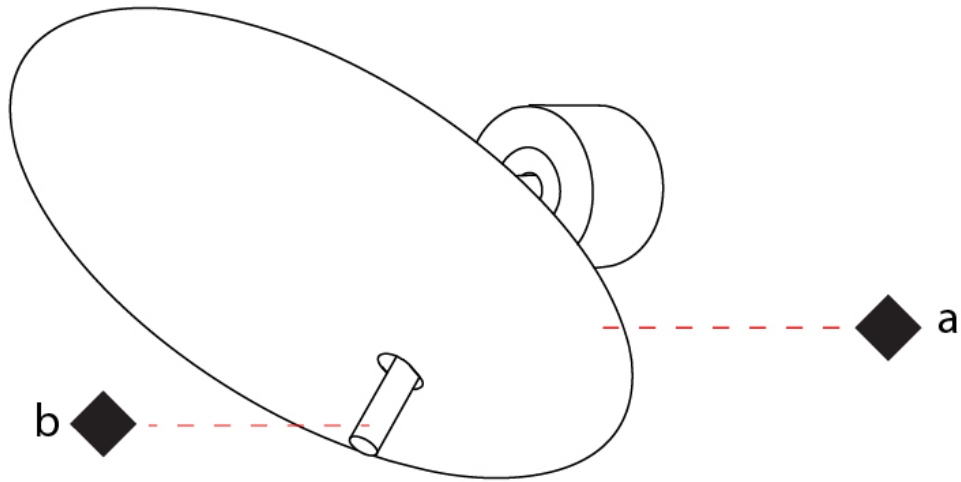

LUA SINGLE SURFACE

D43012-

PROJECT

TYPE

SPECIFIER

QUANTITY

DATE

D