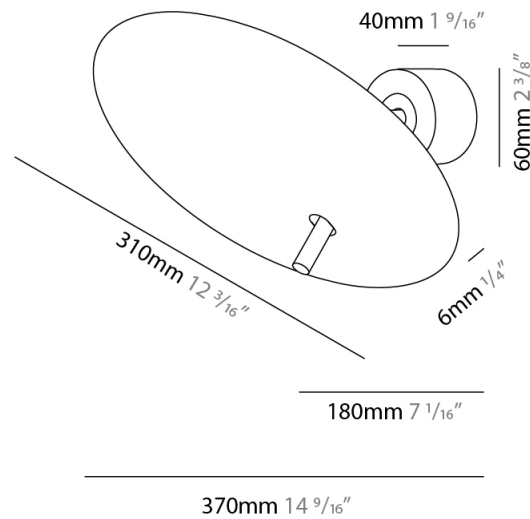

PROJECT
TYPE
SPECIFIER
QUANTITY
DATE

LUA SINGLE SURFACE

D43012-

base number   Finish
Options

1. To build a product code in our configurator select the specify button on the base model # product page
2. To build a manual product code on this datasheet choose from the options listed below in blue font and add the suffix to the base model #

GENERAL

Series: Lua
Subseries: Lua Single
Partner: Icone
Division: Design
Installation: Surface
Product Type: Wall Surface
Mounting Location: Wall
Light Distribution: Indirect

PHYSICAL

Shape: Disc
Diameter (mm): 310
Diameter (in): 12 ³/₁₆
Depth (mm): 180
Depth (in): 7 ¹/₁₆
Fixture Finish: WHI / WGS / BGS / RGS
Fixture Material: Aluminum

ELECTRICAL

Lamp Type: LED
Total Output Wattage (W): 30
Dimming: Electronic Low Voltage Dimming
Input Voltage (V): 120Vac Direct Line

LED

Color Temperature (°K): 3000
Nominal Lumen (lm): 2550
CRI: >90 CRI
Lamp Life (hrs): 50000

OPTICAL

RATINGS AND CERTIFICATIONS

Certified By: Certified for North American Standards
IP rating: IP20