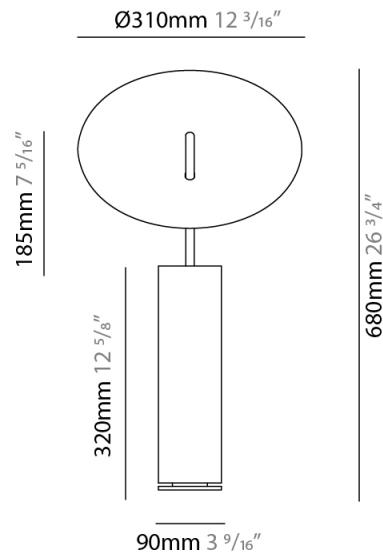

LUA PORTABLE

D44004-

base number   Finish
Options

1. To build a product code in our configurator select the specify button on the base model # product page
2. To build a manual product code on this datasheet choose from the options listed below in blue font and add the suffix to the base model #

GENERAL

Series: Lua
Brand: Icone
Division: Design
Mounting Type: Portable
Mounting Location: Table
Subcategory: Ambient

PHYSICAL

Shape: Round
Diameter (mm): 310
Diameter (in): 12 ³/₁₆
Length (mm): 680
Length (in): 26 ³/₄
Light Distribution: Indirect
Fixture Finish: WHI / DCS / WAM / WGS / CGS
Fixture Material: Aluminum
Upon Request: Bolt Down

ELECTRICAL

Lamp Type: LED
Total Output Wattage (W): 30
Dimming: Electronic Low Voltage Dimming
Driver Location: Inline Transformer Plug
Input Voltage (V): 120

LED

Color Temperature (°K): 3000
Nominal Lumen (lm): 2550
CRI: >90 CRI
Lamp Life (hrs): 50000

OPTICAL

RATINGS AND CERTIFICATIONS

Certified By: Certified for North American Standards
IP rating: IP20