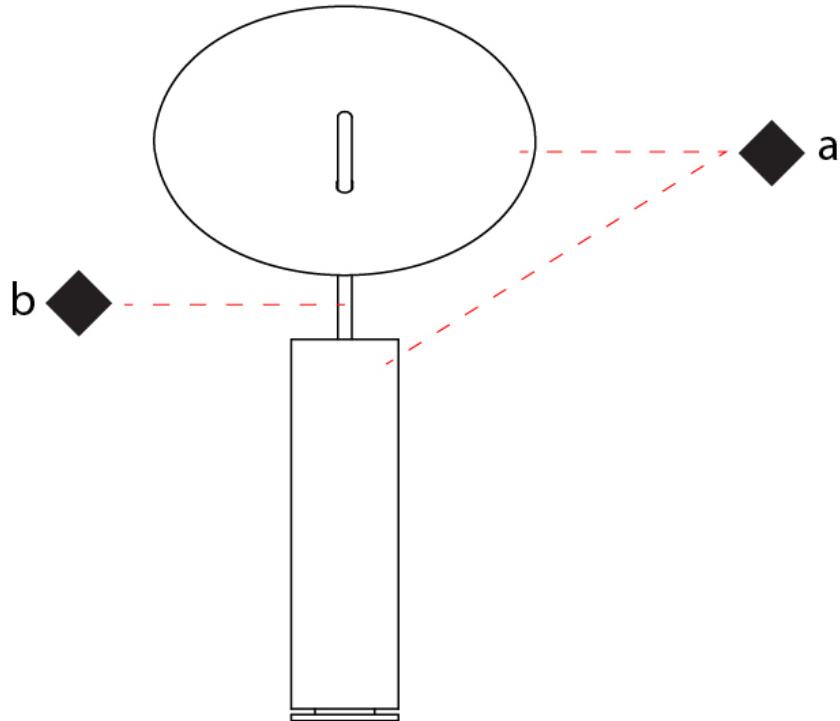

D44004-

PROJECT
TYPE
SPECIFIER
QUANTITY
DATE