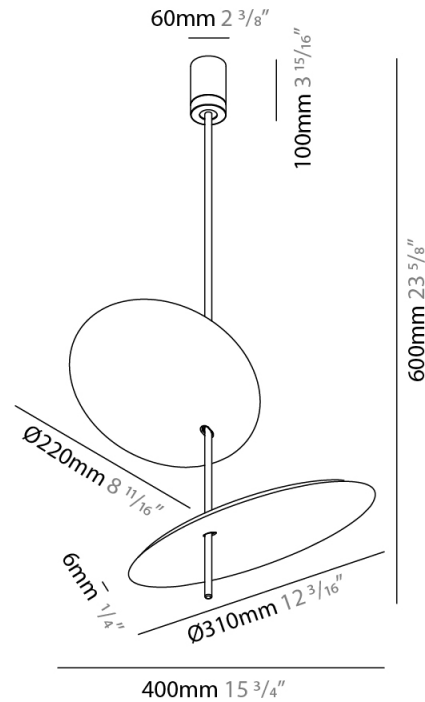

PROJECT	
TYPE	
SPECIFIER	
QUANTITY	
DATE	

LUA DOUBLE SUSPENSION

D41033-

base number   Finish
Options

1. To build a product code in our configurator select the specify button on the base model # product page
2. To build a manual product code on this datasheet choose from the options listed below in blue font and add the suffix to the base model #

GENERAL

Series: Lua
Subseries: Lua Double
Partner: Icone
Division: Design
Installation: Suspension
Product Type: Pendant
Mounting Location: Ceiling
Light Distribution: Indirect

PHYSICAL

Shape: Disc
Diameter (mm): 310
Diameter (in): 12 ³/₁₆
Width (mm): 400
Width (in): 15 ³/₄
Height (mm): 600
Height (in): 23 ⁵/₈
[Fixture Finish: WHI / WGS / BGS / RGS](#)
Fixture Material: Aluminum

ELECTRICAL

Lamp Type: LED
Input Wattage (W): 50
Dimming: Electronic Low Voltage Dimming
Input Voltage (V): 120Vac Direct Line

LED

Color Temperature (°K): 3000
Nominal Lumen (lm): 4250
CRI: >90 CRI
Lamp Life (hrs): 50000

OPTICAL

RATINGS AND CERTIFICATIONS

Certified By: Certified for North American Standards
IP rating: IP20