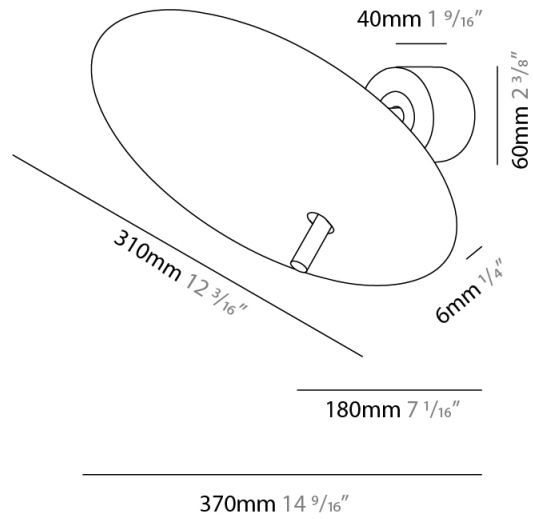

PROJECT
TYPE
SPECIFIER
QUANTITY
DATE

LUA SINGLE SURFACE

D43012-

base number   Finish
Options

1. To build a product code in our configurator select the specify button on the base model # product page
2. To build a manual product code on this datasheet choose from the options listed below in blue font and add the suffix to the base model #

GENERAL

Series: Lua
Subseries: Lua Single
Partner: Icone
Division: Design
Installation: Surface
Product Type: Wall Surface
Mounting Location: Wall
Light Distribution: Indirect

PHYSICAL

Shape: Disc
Diameter (mm): 310
Diameter (in): 12 ³/₁₆
Depth (mm): 180
Depth (in): 7 ¹/₁₆
Fixture Finish: WHI / WGS / BGS / RGS
Fixture Material: Aluminum

ELECTRICAL

Lamp Type: LED
Total Output Wattage (W): 30
Dimming: Electronic Low Voltage Dimming
Input Voltage (V): 120Vac Direct Line

LED

Color Temperature (°K): 3000
Nominal Lumen (lm): 2550
CRI: >90 CRI
Lamp Life (hrs): 50000

OPTICAL

RATINGS AND CERTIFICATIONS

Certified By: Certified for North American Standards
IP rating: IP20