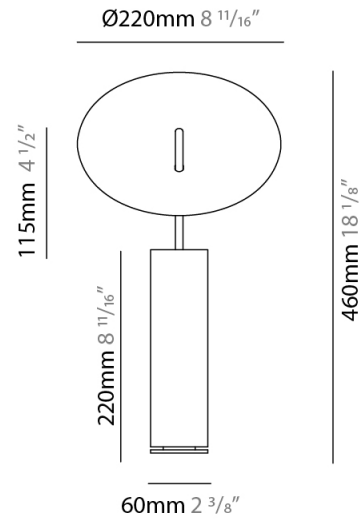

PROJECT
TYPE
SPECIFIER
QUANTITY
DATE

LUA PORTABLE

D44005-

base number   Finish
Options

1. To build a product code in our configurator select the specify button on the base model # product page
2. To build a manual product code on this datasheet choose from the options listed below in blue font and add the suffix to the base model #

GENERAL

Series: Lua
Partner: Icone
Division: Design
Installation: Portable
Product Type: Table
Mounting Location: Table
Light Distribution: Indirect

PHYSICAL

Shape: Round
Diameter (mm): 220
Diameter (in): 8 ¹¹/₁₆
Length (mm): 460
Length (in): 18 ¹/₈
Fixture Finish: WHI / WGS / BGS / RGS
Fixture Material: Aluminum
Upon Request: Bolt Down

ELECTRICAL

Lamp Type: LED
Total Output Wattage (W): 15
Dimming: Electronic Low Voltage Dimming
Driver Location: Inline Transformer Plug
Input Voltage (V): 120

LED

Color Temperature (°K): 3000
Nominal Lumen (lm): 1275
CRI: >90 CRI
Lamp Life (hrs): 50000

OPTICAL

RATINGS AND CERTIFICATIONS

Certified By: Certified for North American Standards
IP rating: IP20