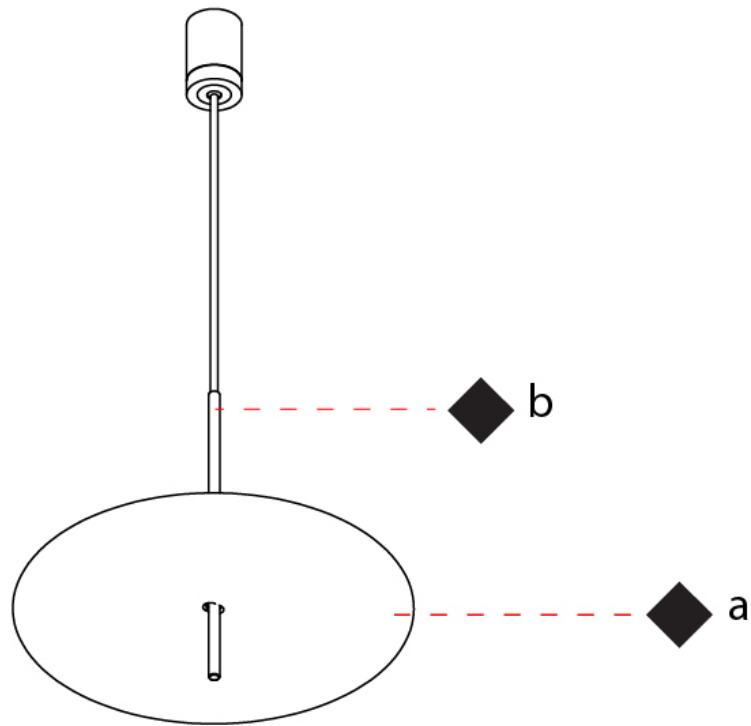

LUA SINGLE SUSPENSION

D41034-

PROJECT	_____
TYPE	_____
SPECIFIER	_____
QUANTITY	_____
DATE	_____

D