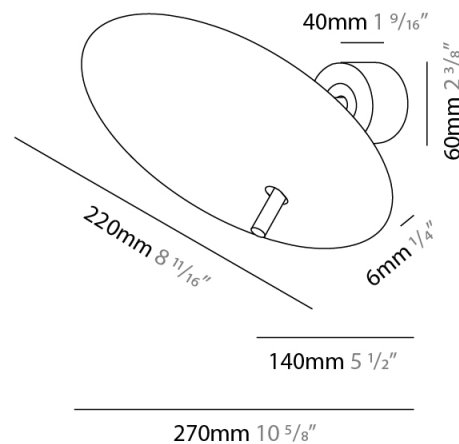

PROJECT	_____
TYPE	_____
SPECIFIER	_____
QUANTITY	_____
DATE	_____

LUA SINGLE SURFACE

D43015-

base number _____
Finish _____
Options _____

1. To build a product code in our configurator select the specify button on the base model # product page
2. To build a manual product code on this datasheet choose from the options listed below in blue font and add the suffix to the base model #

GENERAL

Series: Lua _____
Subseries: Lua Single _____
Partner: Icone _____
Division: Design _____
Installation: Surface _____
Product Type: Wall Surface _____
Mounting Location: Wall _____
Light Distribution: Indirect _____

PHYSICAL

Shape: Disc _____
Diameter (mm): 220 _____
Diameter (in): 8 ¹¹/₁₆ _____
Length (mm): 140 _____
Length (in): 5 ¹/₂ _____
Fixture Finish: WHI / WGS / BGS / RGS _____
Fixture Material: Aluminum _____

ELECTRICAL

Lamp Type: LED _____
Total Output Wattage (W): 20 _____
Dimming: Electronic Low Voltage Dimming _____
Driver Included: No _____
Input Voltage (V): 120Vac Direct Line _____

LED

Color Temperature (°K): 3000 _____
Nominal Lumen (lm): 1700 _____
CRI: >90 CRI _____
Lamp Life (hrs): 50000 _____

OPTICAL

RATINGS AND CERTIFICATIONS

Certified By: Certified for North American Standards _____
IP rating: IP20 _____