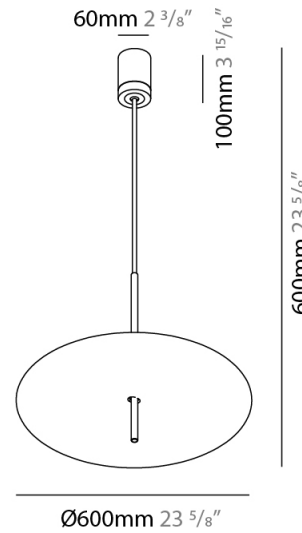

PROJECT	
TYPE	
SPECIFIER	
QUANTITY	
DATE	

LUA SINGLE SUSPENSION

D41034-

base number   Finish
Options

1. To build a product code in our configurator select the specify button on the base model # product page
2. To build a manual product code on this datasheet choose from the options listed below in blue font and add the suffix to the base model #

GENERAL

Series: Lua
Subseries: Lua Single
Partner: Icone
Division: Design
Installation: Suspension
Product Type: Pendant
Mounting Location: Ceiling
Light Distribution: Indirect

PHYSICAL

Shape: Disc
Diameter (mm): 600
Diameter (in): 23 5/8"
Height (mm): 600
Height (in): 23 5/8"
[Fixture Finish: WHI / WGS / BGS / RGS](#)
Fixture Material: Aluminum

ELECTRICAL

Lamp Type: LED
Total Output Wattage (W): 90
Dimming: Electronic Low Voltage Dimming
Input Voltage (V): 120Vac Direct Line

LED

Color Temperature (°K): 3000
Nominal Lumen (lm): 7650
CRI: >90 CRI
Lamp Life (hrs): 50000

OPTICAL

RATINGS AND CERTIFICATIONS

Certified By: Certified for North American Standards
IP rating: IP20