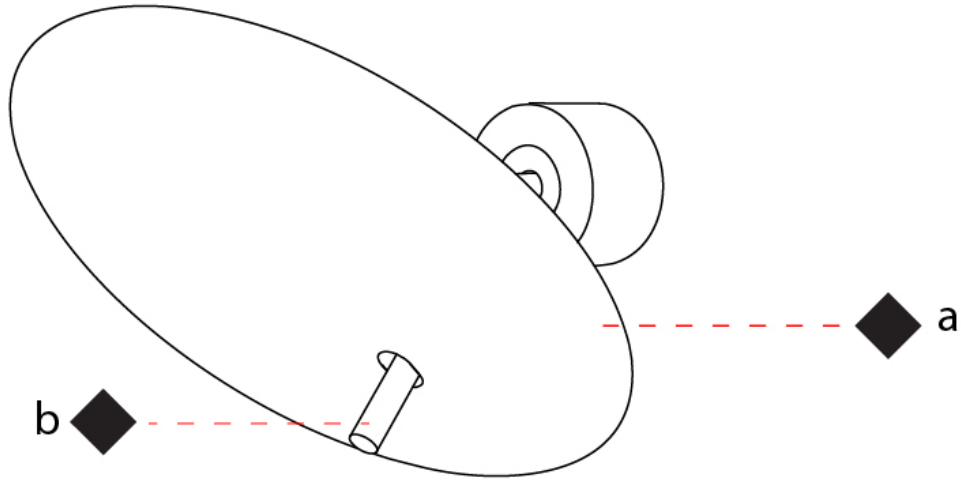

LUA SINGLE SURFACE

D43012-

PROJECT

TYPE

SPECIFIER

QUANTITY

DATE

D