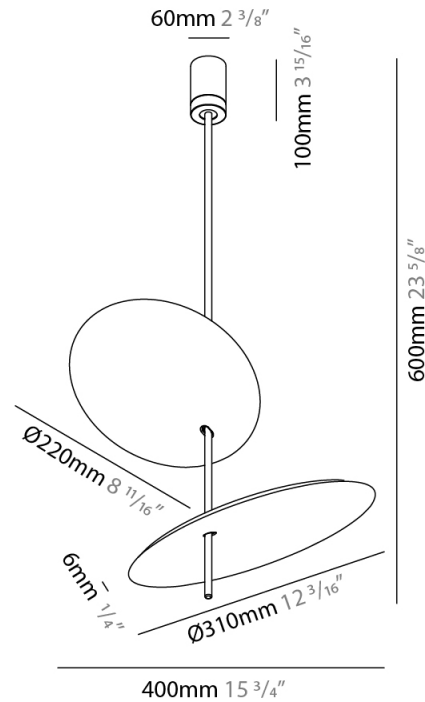

PROJECT	
TYPE	
SPECIFIER	
QUANTITY	
DATE	

LUA DOUBLE SUSPENSION

D41033-

base number   Finish
Options

1. To build a product code in our configurator select the specify button on the base model # product page
2. To build a manual product code on this datasheet choose from the options listed below in blue font and add the suffix to the base model #

GENERAL

Series: Lua
Subseries: Lua Double
Brand: Icone
Division: Design
Mounting Type: Suspension
Mounting Location: Ceiling
Subcategory: Pendant

PHYSICAL

Shape: Disc
Diameter (mm): 310
Diameter (in): 12 ³/₁₆
Width (mm): 400
Width (in): 15 ³/₄
Height (mm): 600
Height (in): 23 ⁵/₈
Light Distribution: Indirect
[Fixture Finish: WHI / DCS / WAM / WGS / CGS](#)
Fixture Material: Aluminum

ELECTRICAL

Lamp Type: LED
Input Wattage (W): 50
Dimming: Electronic Low Voltage Dimming
Input Voltage (V): 120Vac Direct Line

LED

Color Temperature (°K): 3000
Nominal Lumen (lm): 4250
CRI: >90 CRI
Lamp Life (hrs): 50000

OPTICAL

RATINGS AND CERTIFICATIONS

Certified By: Certified for North American Standards
IP rating: IP20