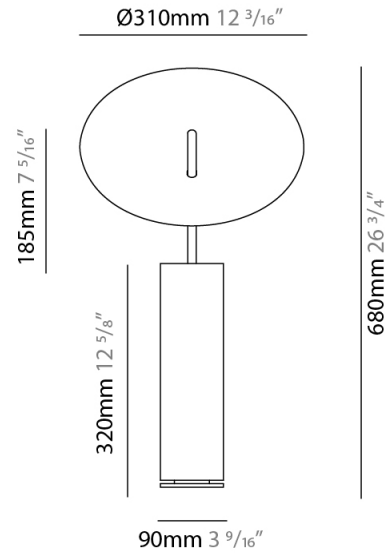

PROJECT
TYPE
SPECIFIER
QUANTITY
DATE

LUA PORTABLE

D44004-

base number   Finish
Options

1. To build a product code in our configurator select the specify button on the base model # product page
2. To build a manual product code on this datasheet choose from the options listed below in blue font and add the suffix to the base model #

GENERAL

Series: Lua
Brand: Icone
Division: Design
Mounting Type: Portable
Mounting Location: Table
Subcategory: Ambient

PHYSICAL

Shape: Round
Diameter (mm): 310
Diameter (in): 12 ³/₁₆
Length (mm): 680
Length (in): 26 ³/₄
Light Distribution: Indirect
Fixture Finish: WHI / DCS / WAM / WGS / CGS
Fixture Material: Aluminum
Upon Request: Bolt Down

ELECTRICAL

Lamp Type: LED
Total Output Wattage (W): 30
Dimming: Electronic Low Voltage Dimming
Driver Location: Inline Transformer Plug
Input Voltage (V): 120

LED

Color Temperature (°K): 3000
Nominal Lumen (lm): 2550
CRI: >90 CRI
Lamp Life (hrs): 50000

OPTICAL

RATINGS AND CERTIFICATIONS

Certified By: Certified for North American Standards
IP rating: IP20