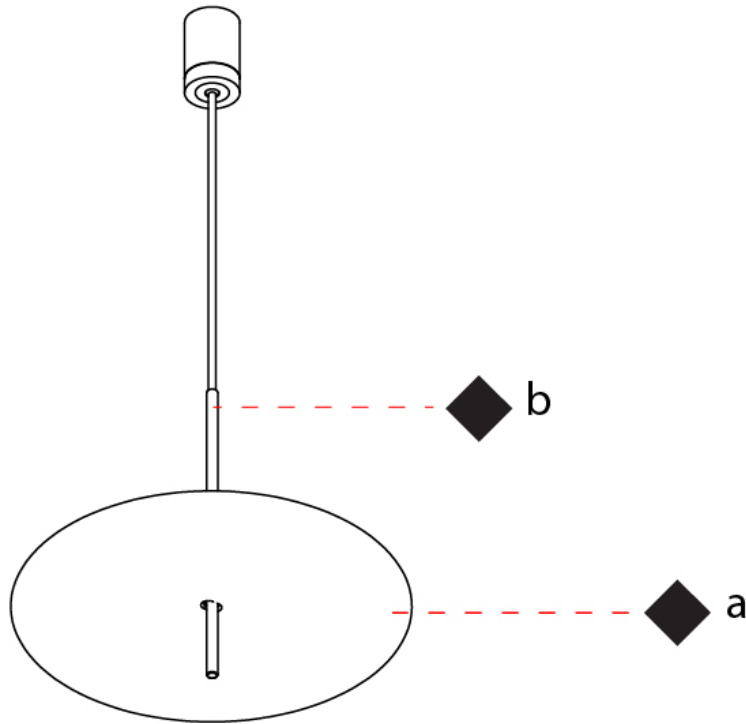

LUA SINGLE SUSPENSION

D41034-

PROJECT

TYPE

SPECIFIER

QUANTITY

DATE

D