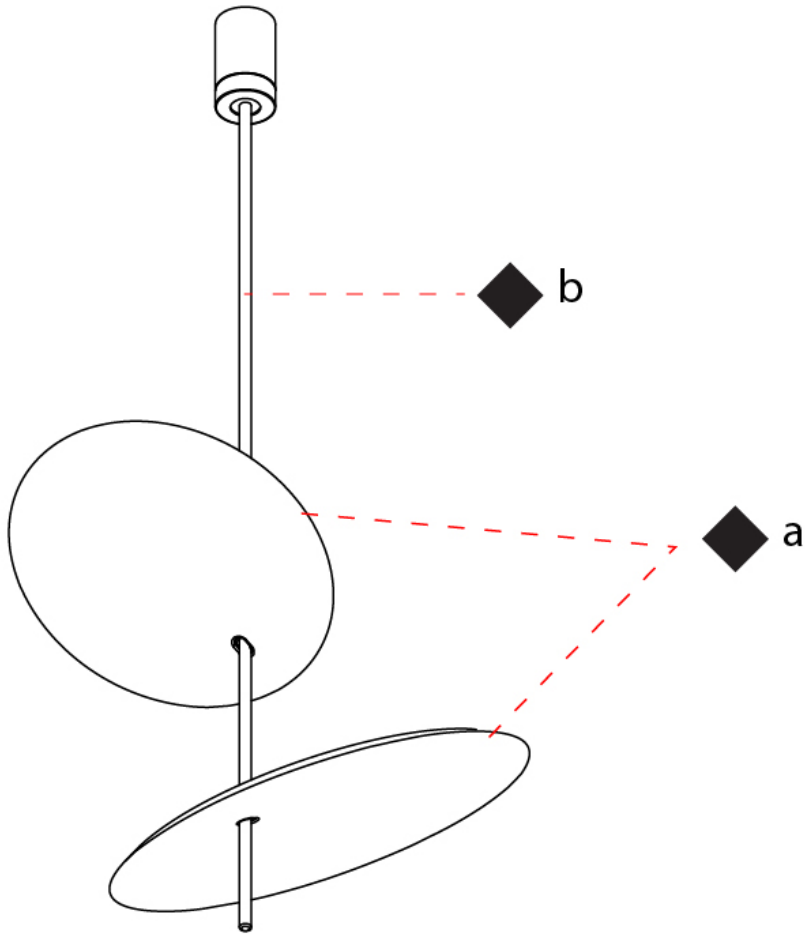

LUA DOUBLE SUSPENSION

D41033-

PROJECT
TYPE
SPECIFIER
QUANTITY
DATE