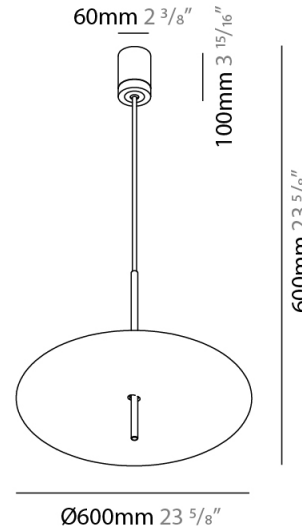

PROJECT	_____
TYPE	_____
SPECIFIER	_____
QUANTITY	_____
DATE	_____

LUA SINGLE SUSPENSION

D41034-

base number   Finish
Options

1. To build a product code in our configurator select the specify button on the base model # product page
2. To build a manual product code on this datasheet choose from the options listed below in blue font and add the suffix to the base model #

GENERAL

Series: Lua
Subseries: Lua Single
Brand: Icone
Division: Design
Mounting Type: Suspension
Mounting Location: Ceiling
Subcategory: Pendant

PHYSICAL

Shape: Disc
Diameter (mm): 600
Diameter (in): 23 5/8
Height (mm): 600
Height (in): 23 5/8
Light Distribution: Indirect
Fixture Finish: WHI / DCS / WAM / WGS / CGS
Fixture Material: Aluminum

ELECTRICAL

Lamp Type: LED
Total Output Wattage (W): 90
Dimming: Electronic Low Voltage Dimming
Input Voltage (V): 120Vac Direct Line

LED

Color Temperature (°K): 3000
Nominal Lumen (lm): 7650
CRI: >90 CRI
Lamp Life (hrs): 50000

OPTICAL

RATINGS AND CERTIFICATIONS

Certified By: Certified for North American Standards
IP rating: IP20