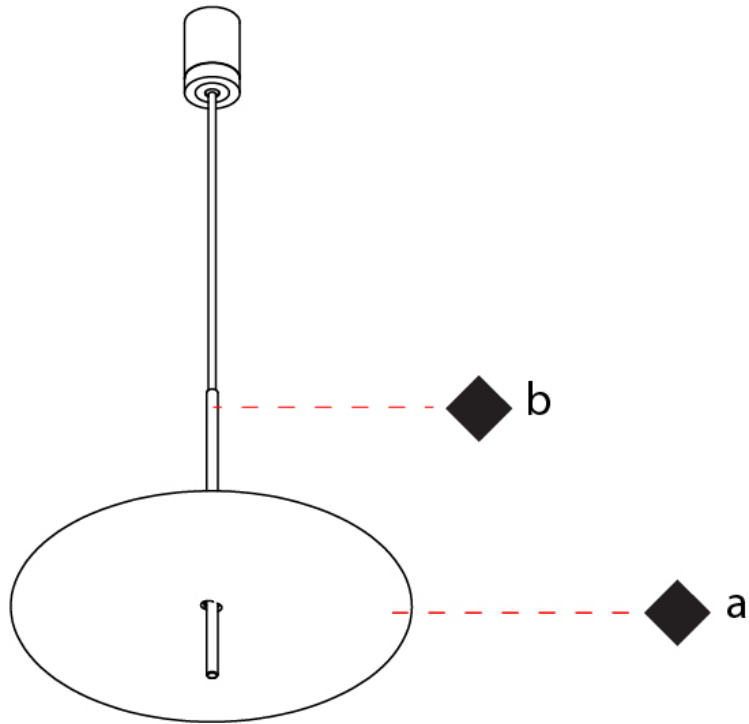

LUA SINGLE SUSPENSION

D41034-

PROJECT

TYPE

SPECIFIER

QUANTITY

DATE