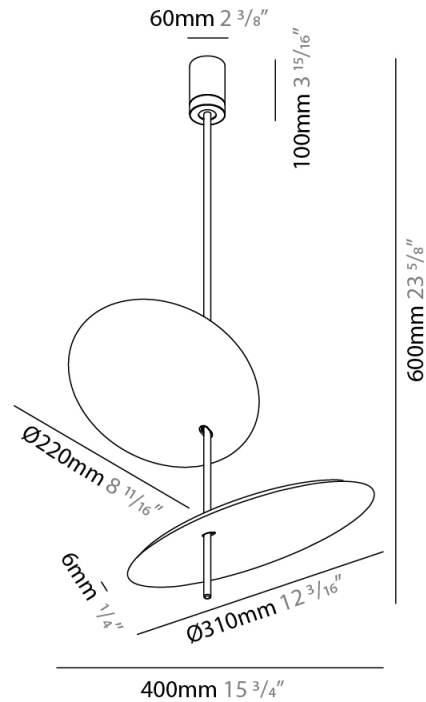

PROJECT	
TYPE	
SPECIFIER	
QUANTITY	
DATE	

LUA DOUBLE SUSPENSION

D41033-

base number   Finish
Options

1. To build a product code in our configurator select the specify button on the base model # product page
2. To build a manual product code on this datasheet choose from the options listed below in blue font and add the suffix to the base model #

GENERAL

Series: Lua
Subseries: Lua Double
Brand: Icone
Division: Design
Mounting Type: Suspension
Mounting Location: Ceiling
Subcategory: Pendant

PHYSICAL

Shape: Disc
Diameter (mm): 310
Diameter (in): 12 ³/₁₆
Width (mm): 400
Width (in): 15 ³/₄
Height (mm): 600
Height (in): 23 ⁵/₈
Light Distribution: Indirect
Fixture Finish: WHI / DCS / WAM / WGS / CGS
Fixture Material: Aluminum

ELECTRICAL

Lamp Type: LED
Input Wattage (W): 50
Dimming: Electronic Low Voltage Dimming
Input Voltage (V): 120Vac Direct Line

LED

Color Temperature (°K): 3000
Nominal Lumen (lm): 4250
CRI: >90 CRI
Lamp Life (hrs): 50000

OPTICAL

RATINGS AND CERTIFICATIONS

Certified By: Certified for North American Standards
IP rating: IP20