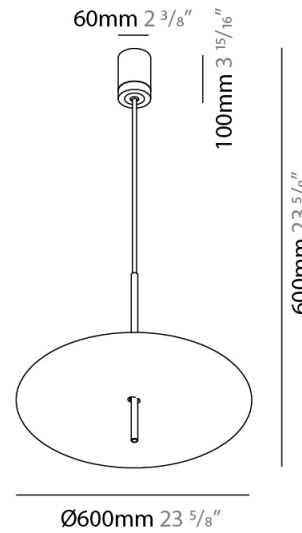

PROJECT	_____
TYPE	_____
SPECIFIER	_____
QUANTITY	_____
DATE	_____

LUA SINGLE SUSPENSION

D41034-

base number   Finish
Options

1. To build a product code in our configurator select the specify button on the base model # product page
2. To build a manual product code on this datasheet choose from the options listed below in blue font and add the suffix to the base model #

GENERAL

Series: Lua
Subseries: Lua Single
Brand: Icone
Division: Design
Mounting Type: Suspension
Mounting Location: Ceiling
Subcategory: Pendant

PHYSICAL

Shape: Disc
Diameter (mm): 600
Diameter (in): 23 ⁵/₈
Height (mm): 600
Height (in): 23 ⁵/₈
Light Distribution: Indirect
Fixture Finish: WHI / DCS / WAM / WGS / CGS
Fixture Material: Aluminum

ELECTRICAL

Lamp Type: LED
Total Output Wattage (W): 90
Dimming: Electronic Low Voltage Dimming
Input Voltage (V): 120Vac Direct Line

LED

Color Temperature (°K): 3000
Nominal Lumen (lm): 7650
CRI: >90 CRI
Lamp Life (hrs): 50000

OPTICAL

RATINGS AND CERTIFICATIONS

Certified By: Certified for North American Standards
IP rating: IP20