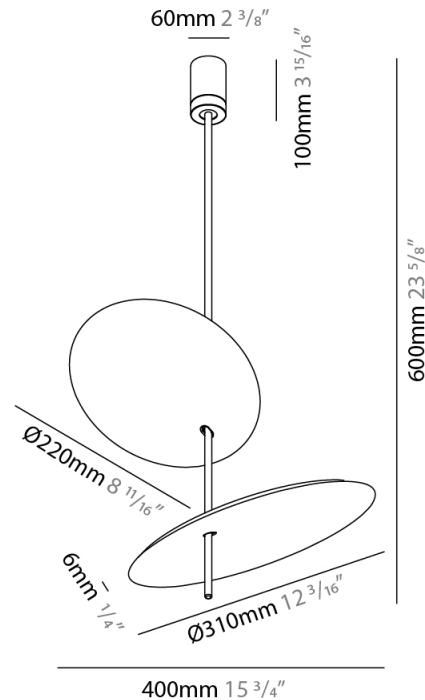

PROJECT	
TYPE	
SPECIFIER	
QUANTITY	
DATE	

LUA DOUBLE SUSPENSION

D41033-

base number   Finish
Options

1. To build a product code in our configurator select the specify button on the base model # product page
2. To build a manual product code on this datasheet choose from the options listed below in blue font and add the suffix to the base model #

GENERAL

Series: Lua
Subseries: Lua Double
Brand: Icone
Division: Design
Mounting Type: Suspension
Mounting Location: Ceiling
Subcategory: Pendant

PHYSICAL

Shape: Disc
Diameter (mm): 310
Diameter (in): 12 ³/₁₆
Width (mm): 400
Width (in): 15 ³/₄
Height (mm): 600
Height (in): 23 ⁵/₈
Light Distribution: Indirect
Fixture Finish: WHI / DCS / WAM / WGS / CGS
Fixture Material: Aluminum

ELECTRICAL

Lamp Type: LED
Input Wattage (W): 50
Dimming: Electronic Low Voltage Dimming
Input Voltage (V): 120Vac Direct Line

LED

Color Temperature (°K): 3000
Nominal Lumen (lm): 4250
CRI: >90 CRI
Lamp Life (hrs): 50000

OPTICAL

RATINGS AND CERTIFICATIONS

Certified By: Certified for North American Standards
IP rating: IP20